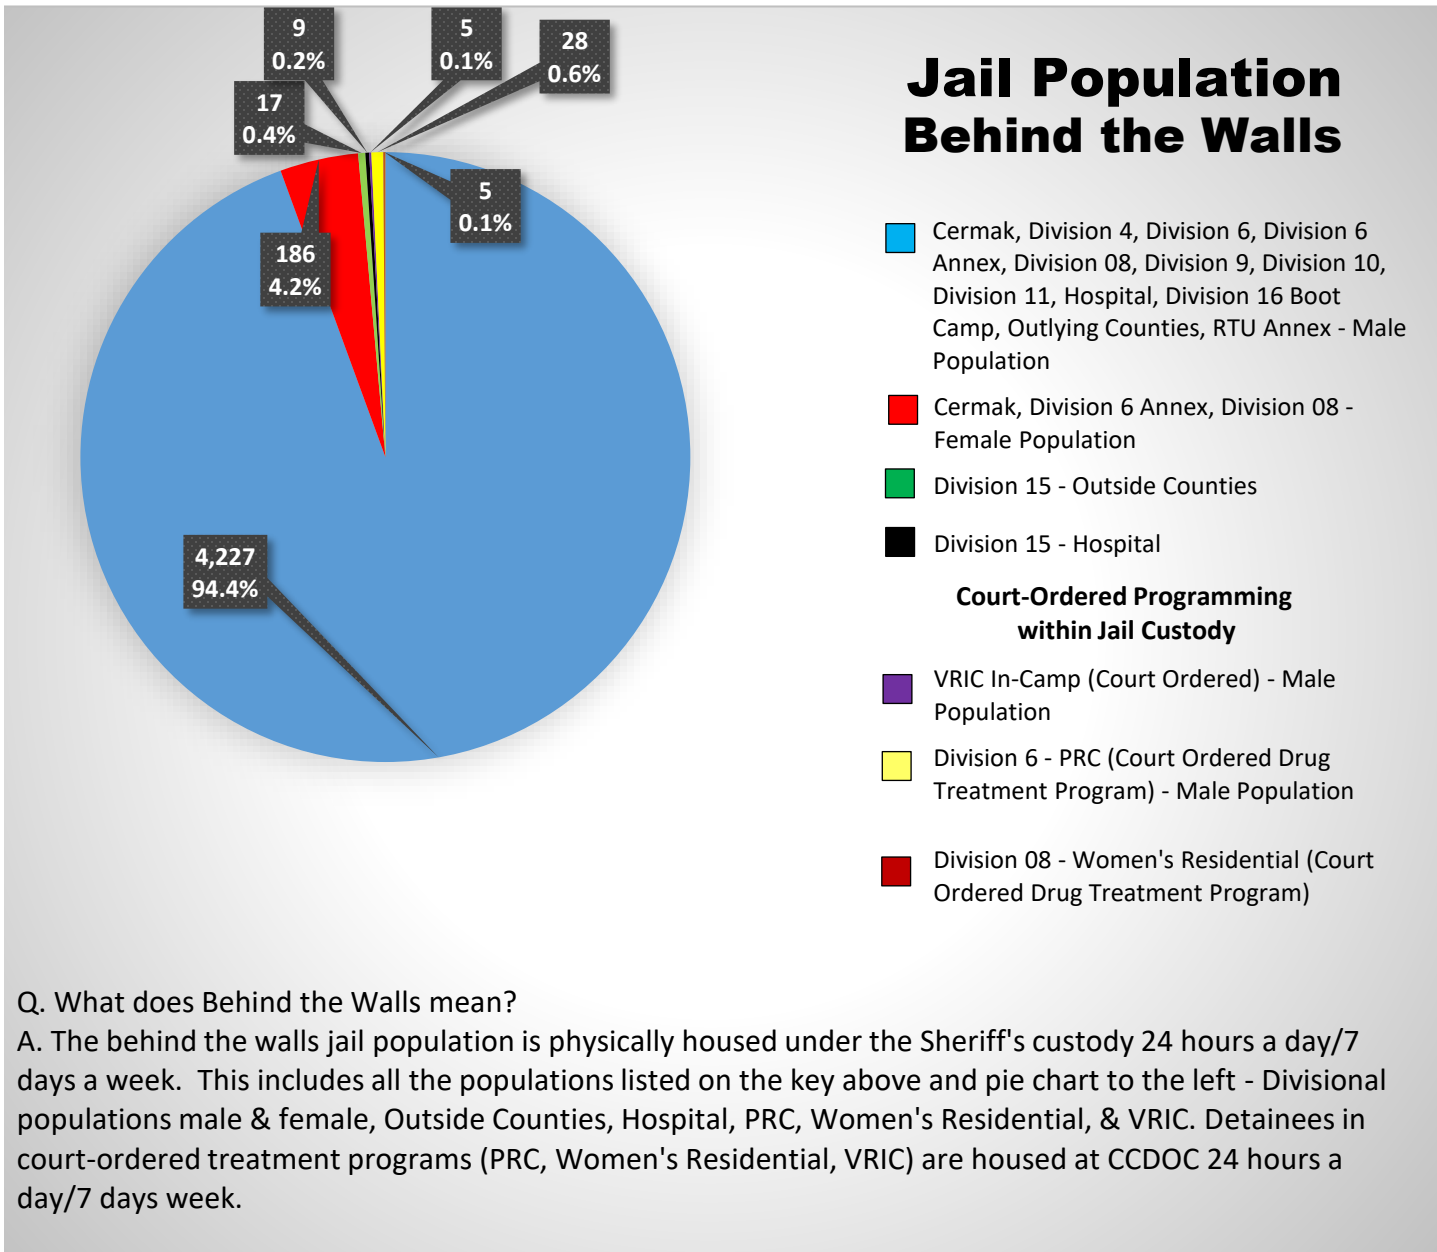

Sheriff's Daily Report

6/9/2020

Under the Custody of the Sheriff	
TOTAL MALE AND FEMALE	7,799
Jail Population	4,477
Community Corrections	3,322

Sheriff's Daily Report

6/9/2020

CCSO Population Demographics