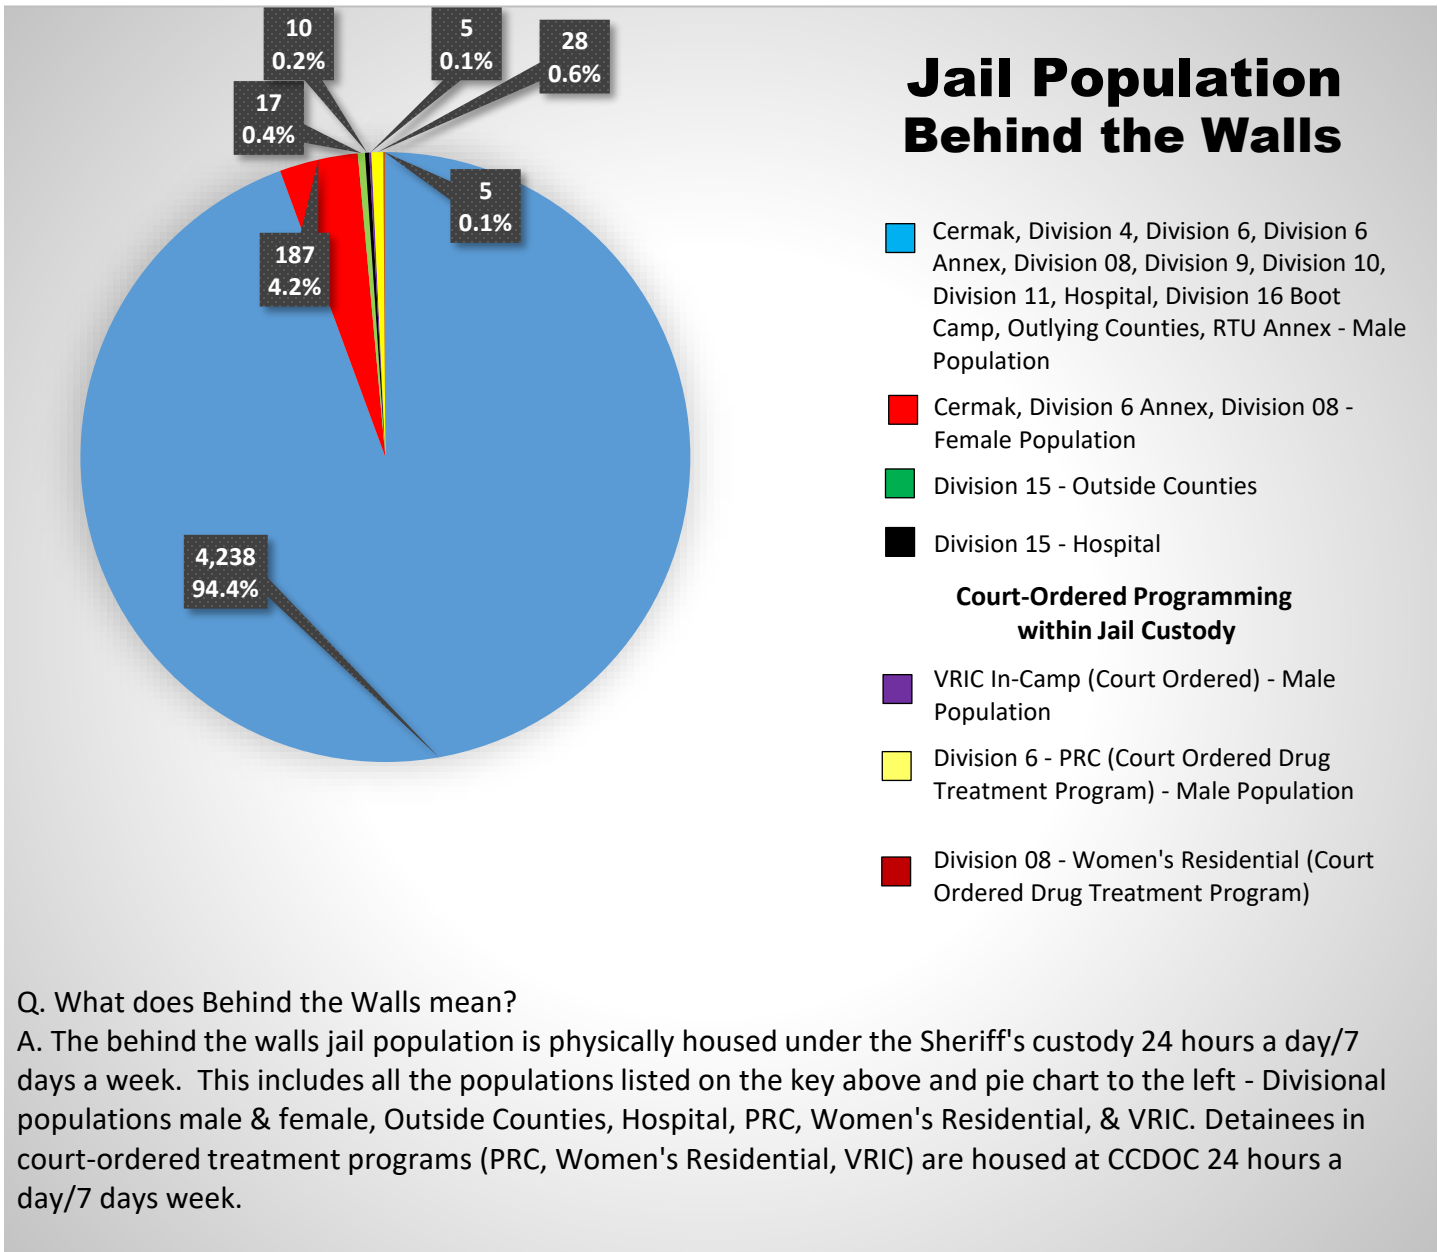

Sheriff's Daily Report 6/8/2020

Under the Custody of the Sheriff	
TOTAL MALE AND FEMALE	7,785
Jail Population	4,490
Community Corrections	3,295

Sheriff's Daily Report

6/8/2020

CCSO Population Demographics