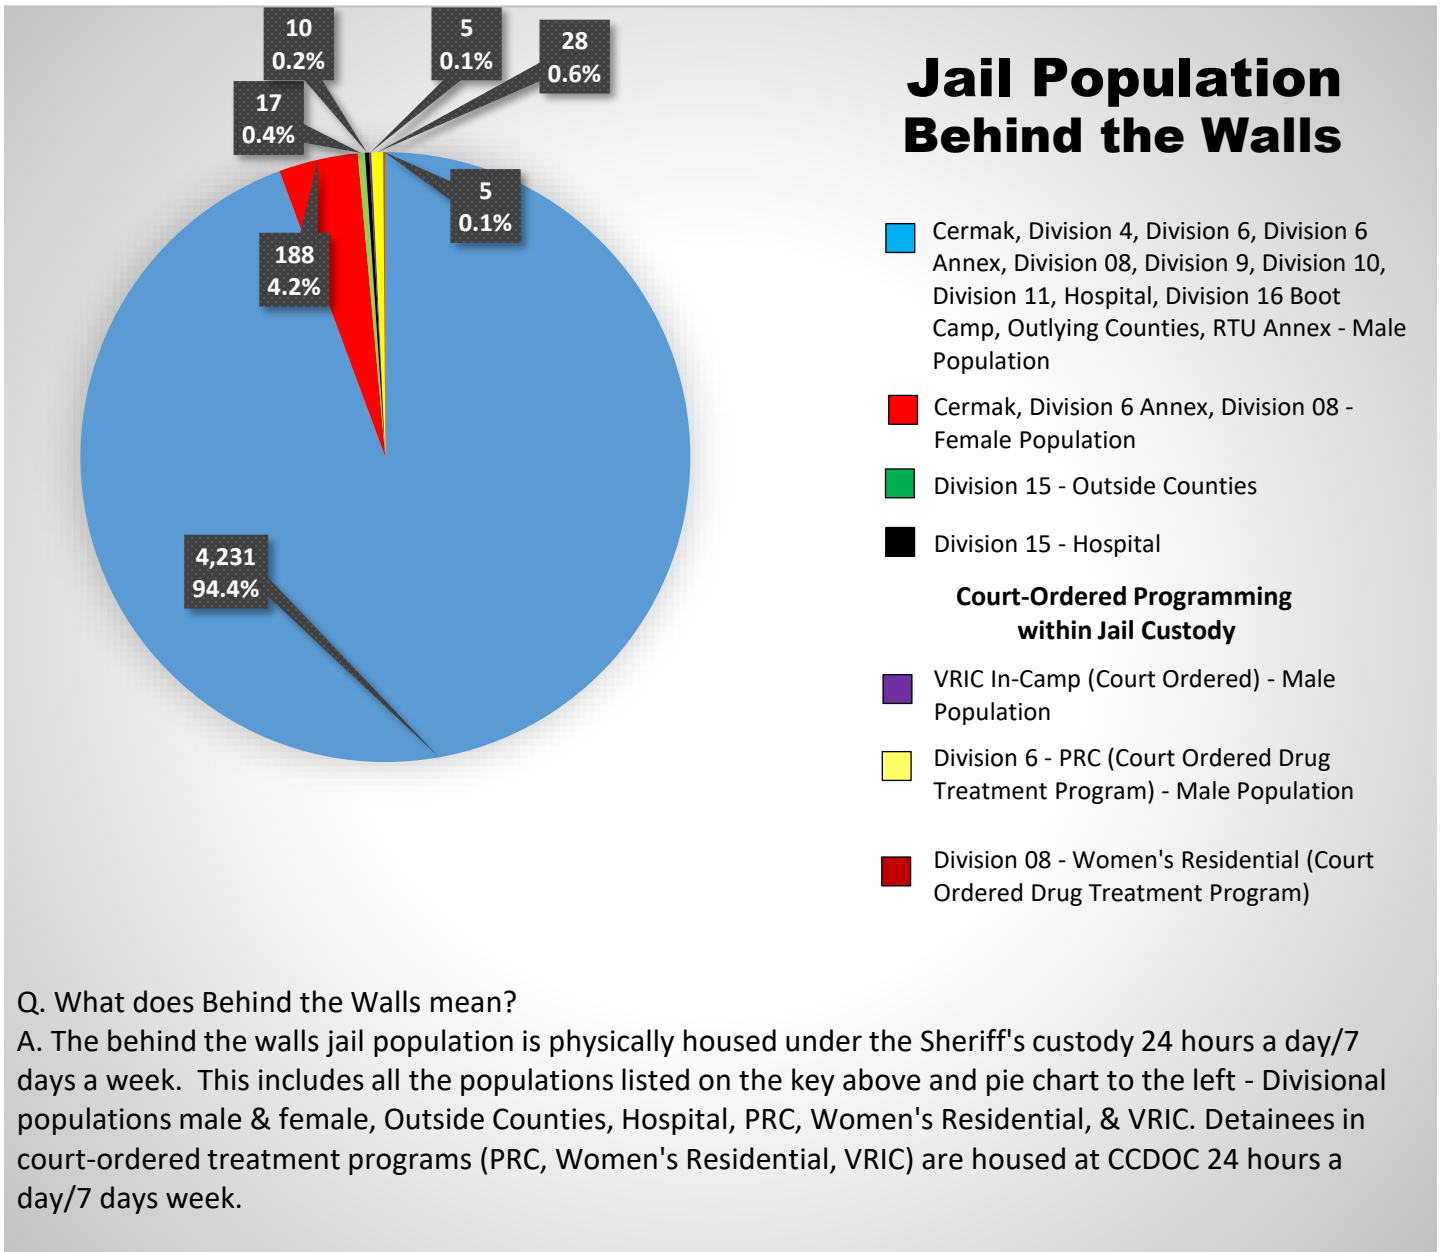

## Sheriff's Daily Report 6/7/2020

Under the Custody of the Sheriff	
<b>TOTAL MALE AND FEMALE</b>	<b>7,774</b>
Jail Population	4,484
Community Corrections	3,290

## Sheriff's Daily Report

6/7/2020

### CCSO Population Demographics