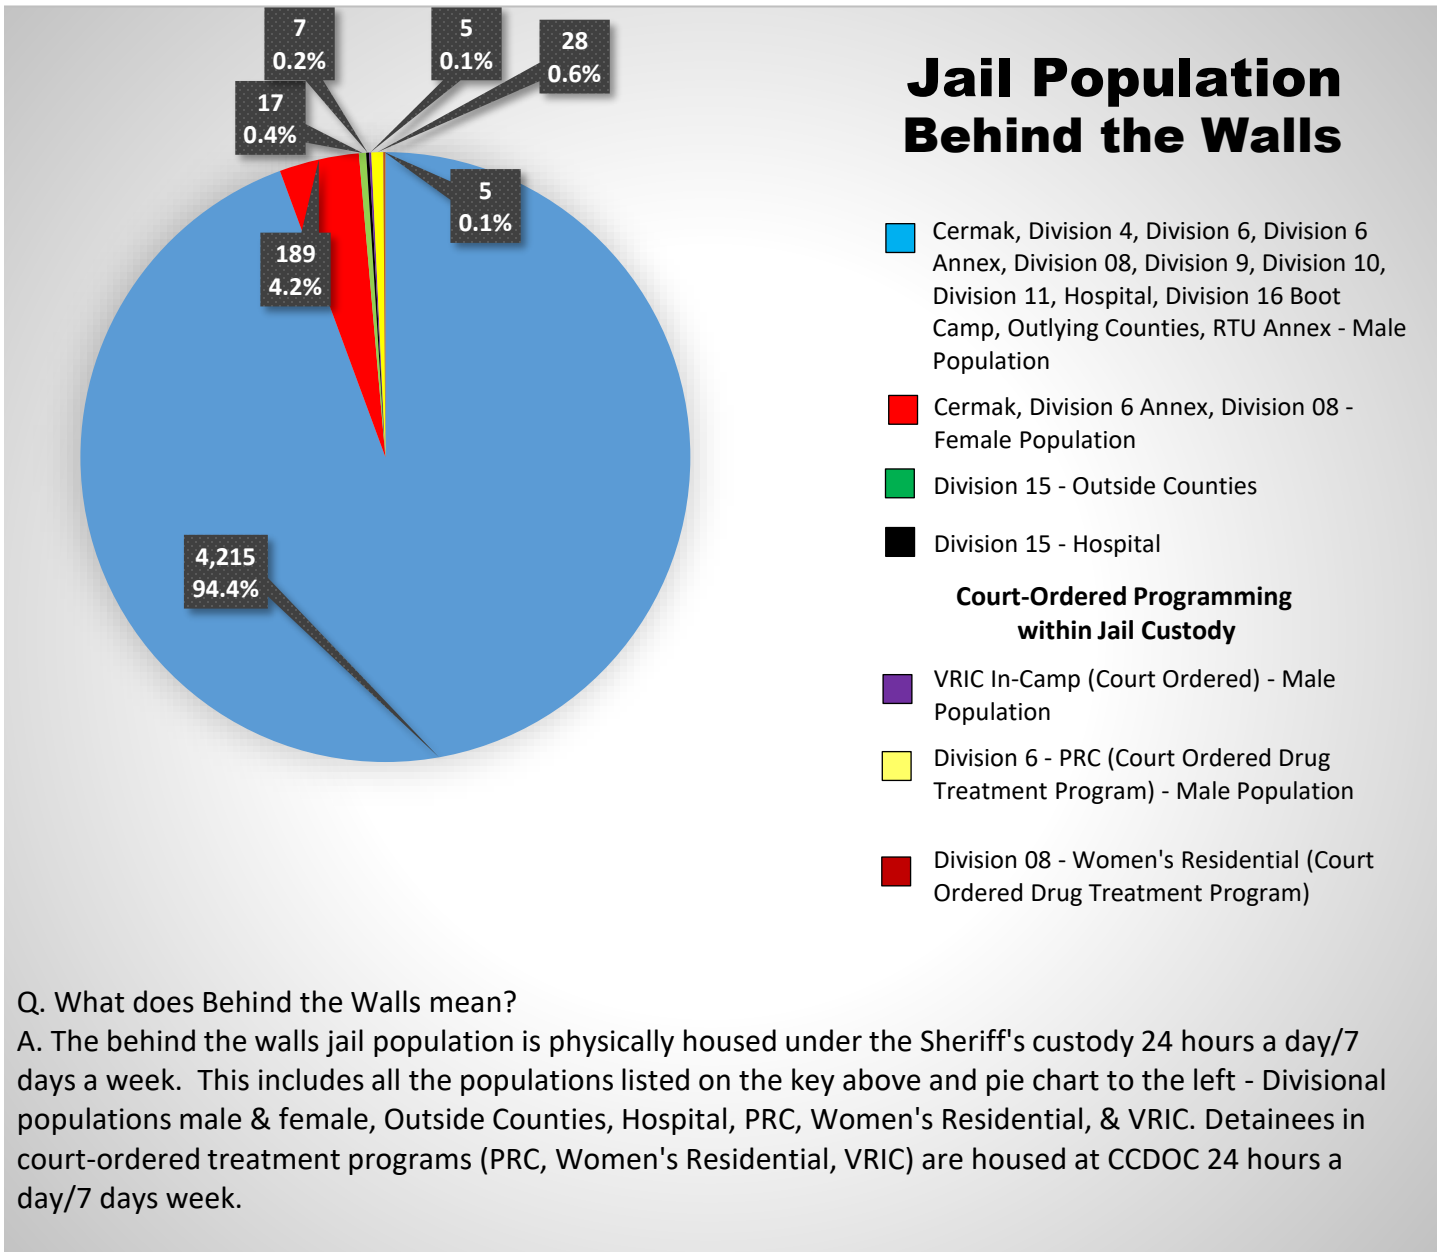

Sheriff's Daily Report 6/6/2020

Under the Custody of the Sheriff	
TOTAL MALE AND FEMALE	7,737
Jail Population	4,466
Community Corrections	3,271

Sheriff's Daily Report

6/6/2020

CCSO Population Demographics