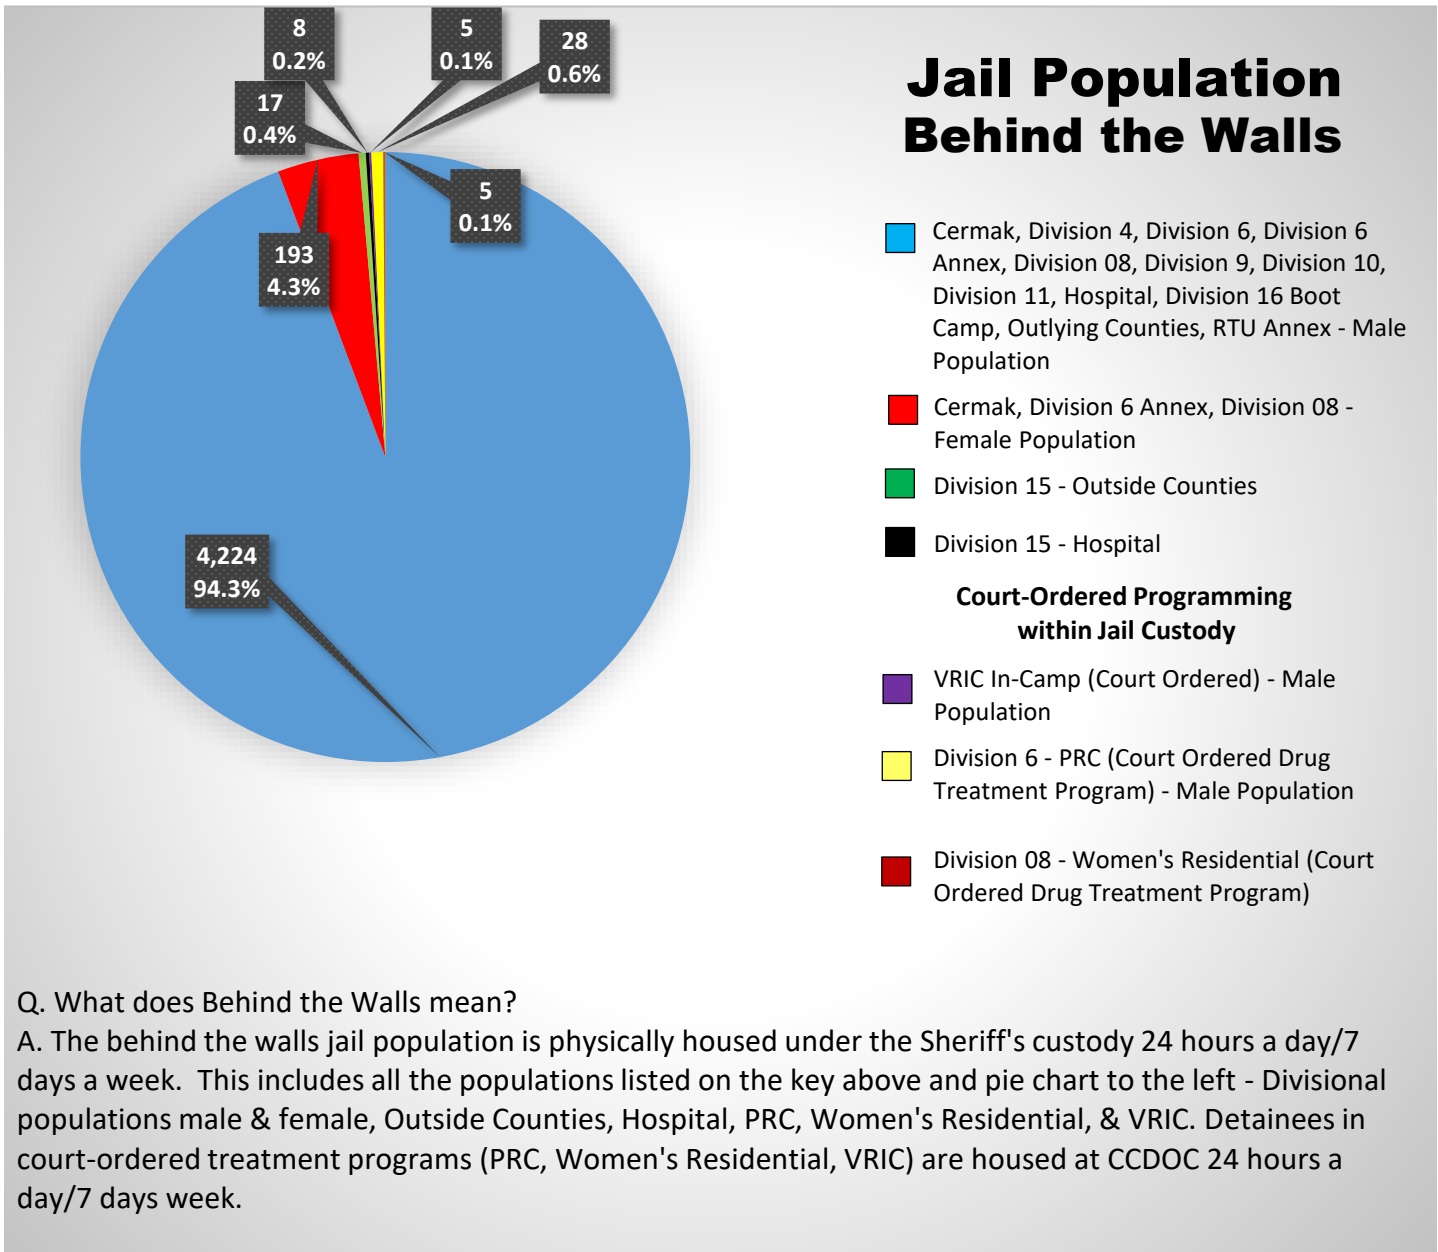

Sheriff's Daily Report 6/5/2020

Under the Custody of the Sheriff	
TOTAL MALE AND FEMALE	7,733
Jail Population	4,480
Community Corrections	3,253

Sheriff's Daily Report
6/5/2020

CCSO Population Demographics