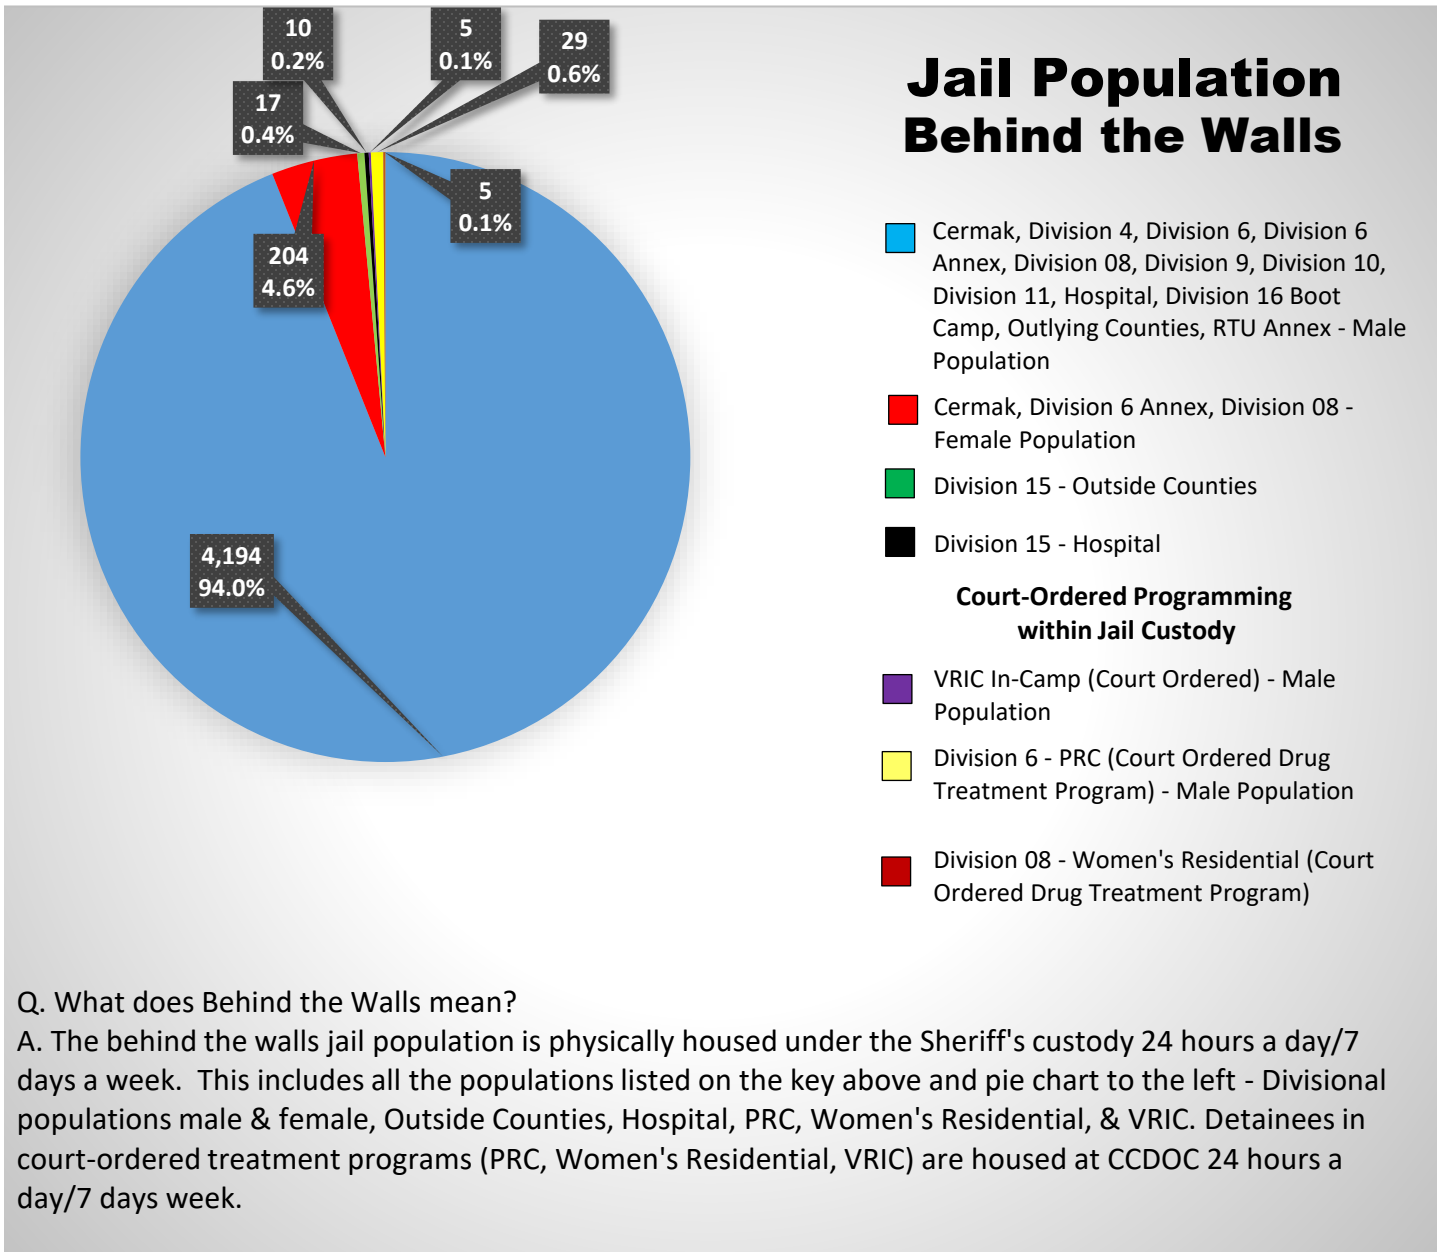

## Sheriff's Daily Report 6/3/2020

Under the Custody of the Sheriff	
<b>TOTAL MALE AND FEMALE</b>	<b>7,683</b>
Jail Population	4,464
Community Corrections	3,219

Sheriff's Daily Report  
6/3/2020

CCSO Population Demographics