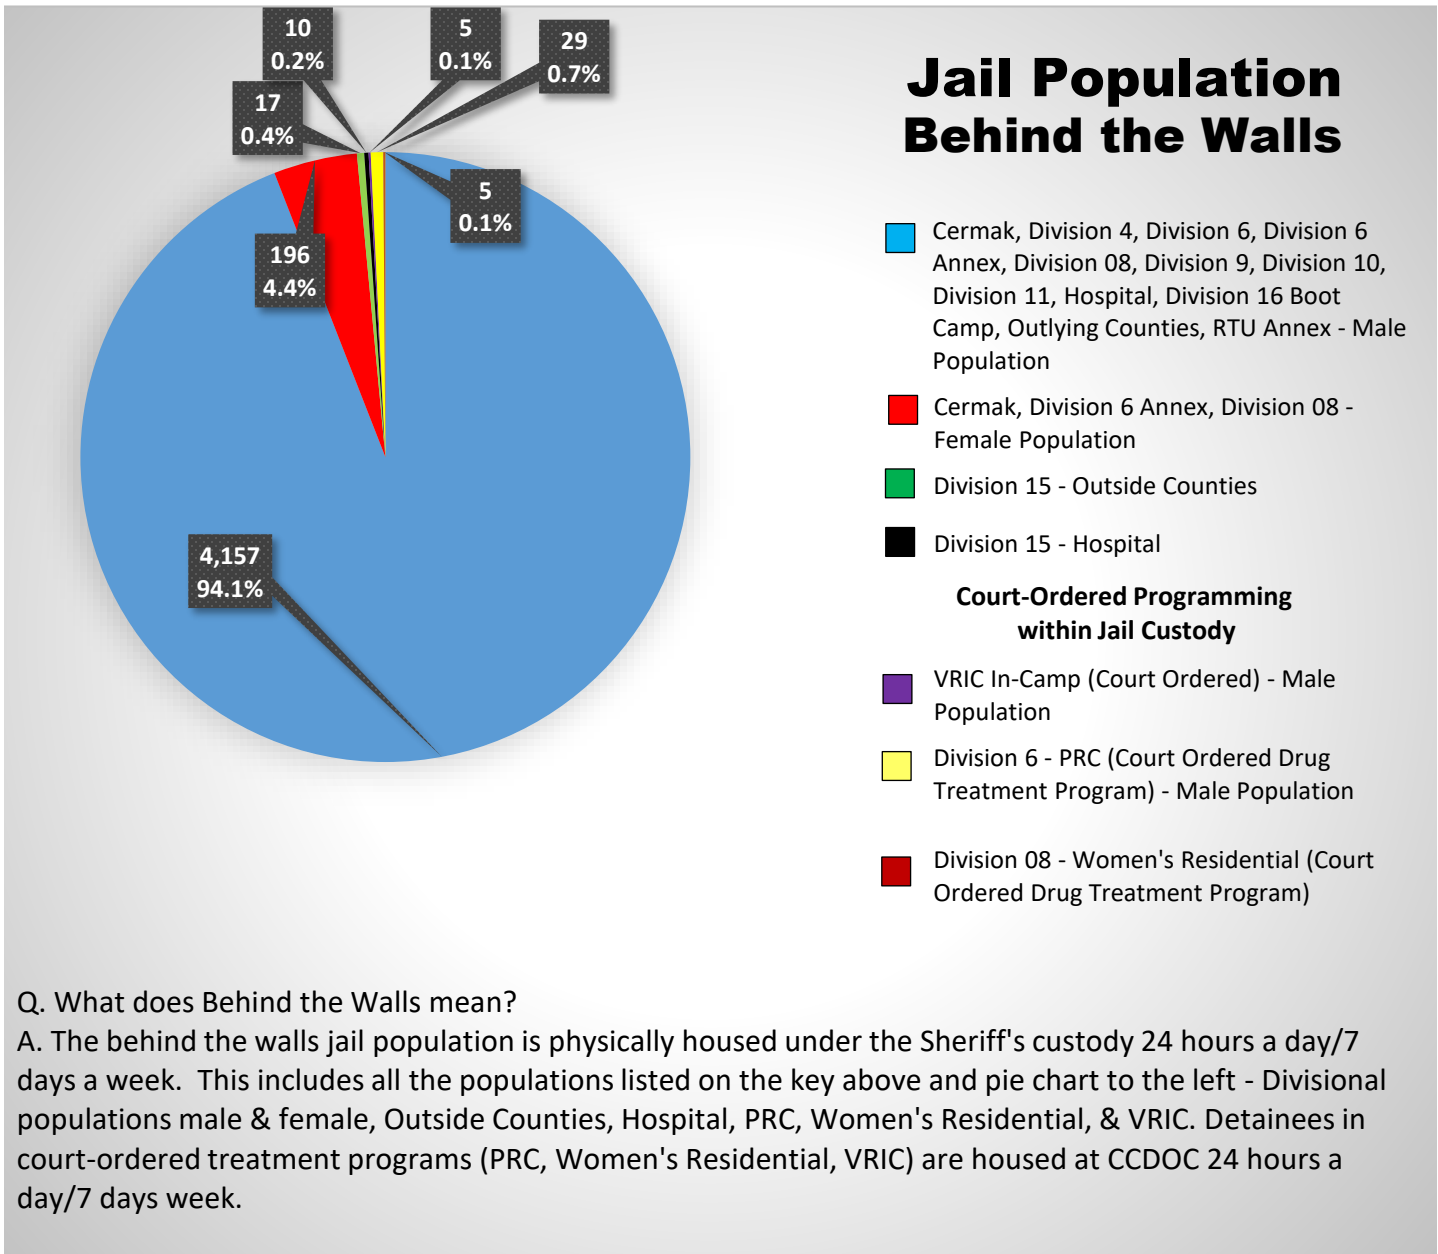

Sheriff's Daily Report 6/2/2020

Under the Custody of the Sheriff	
TOTAL MALE AND FEMALE	7,635
Jail Population	4,419
Community Corrections	3,216

Sheriff's Daily Report

6/2/2020

CCSO Population Demographics