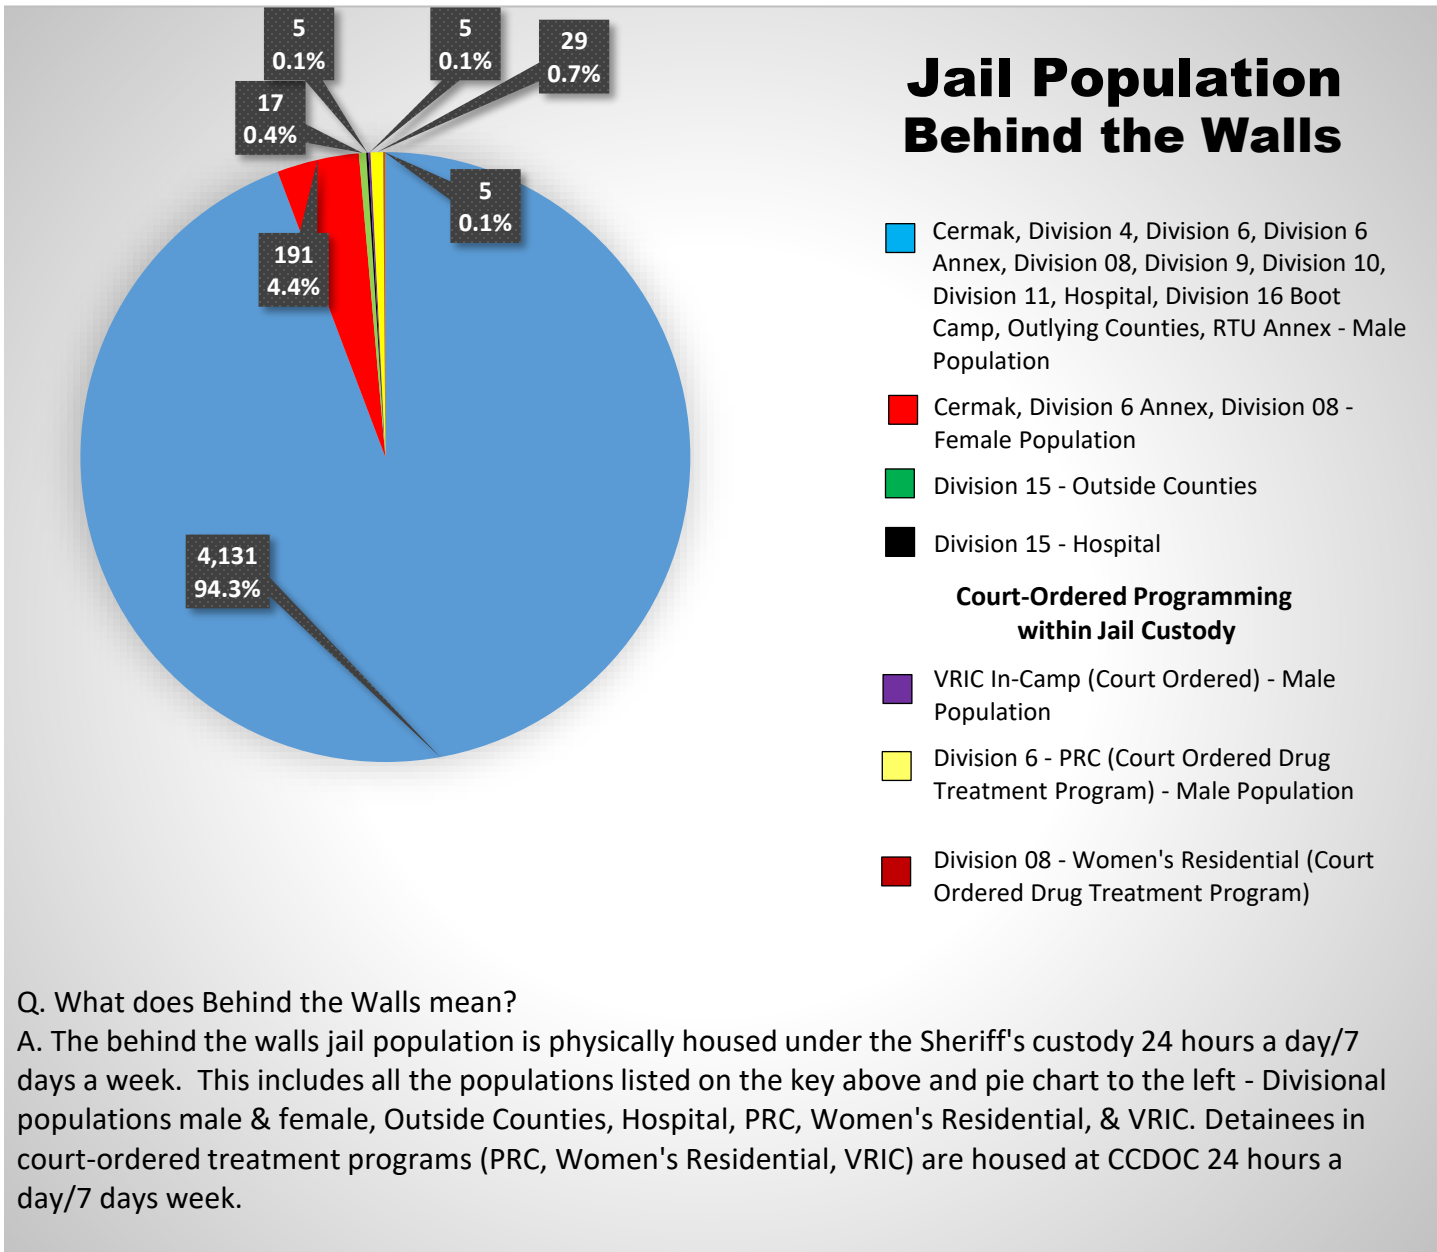

Sheriff's Daily Report 6/1/2020

Under the Custody of the Sheriff	
TOTAL MALE AND FEMALE	7,594
Jail Population	4,383
Community Corrections	3,211

Sheriff's Daily Report

6/1/2020

CCSO Population Demographics