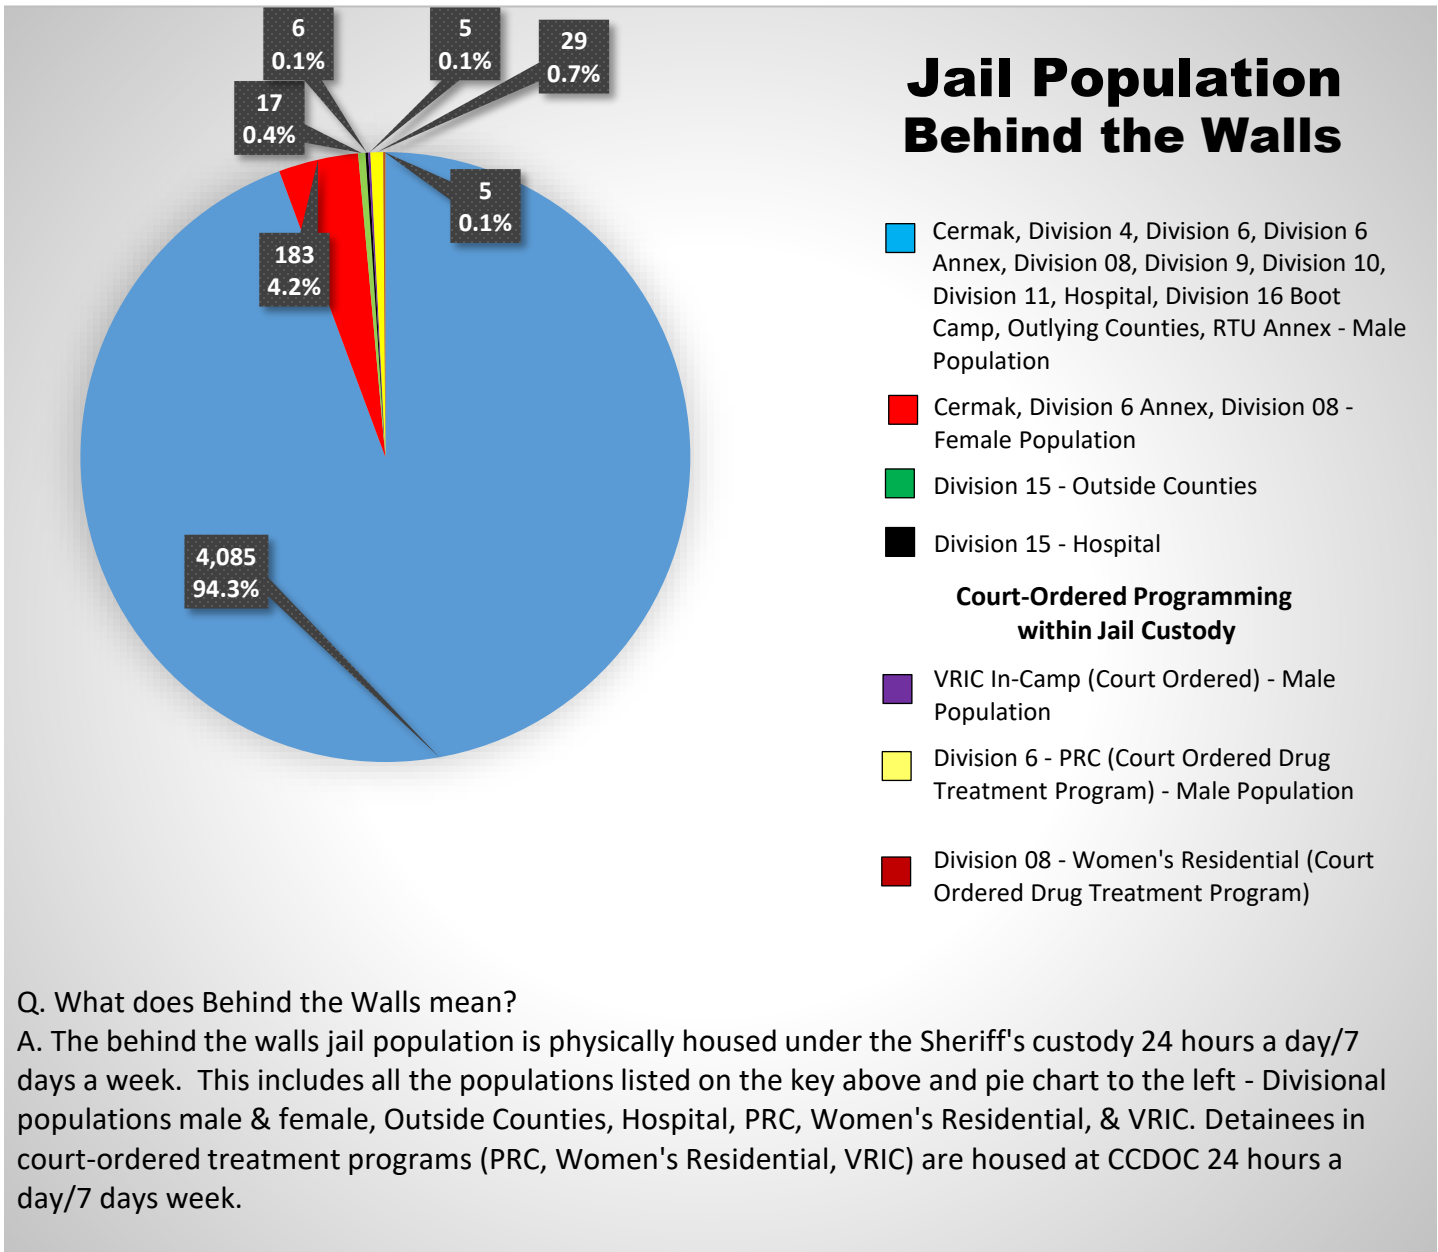

Sheriff's Daily Report 5/31/2020

Under the Custody of the Sheriff	
TOTAL MALE AND FEMALE	7,545
Jail Population	4,330
Community Corrections	3,215

Sheriff's Daily Report
5/31/2020

CCSO Population Demographics