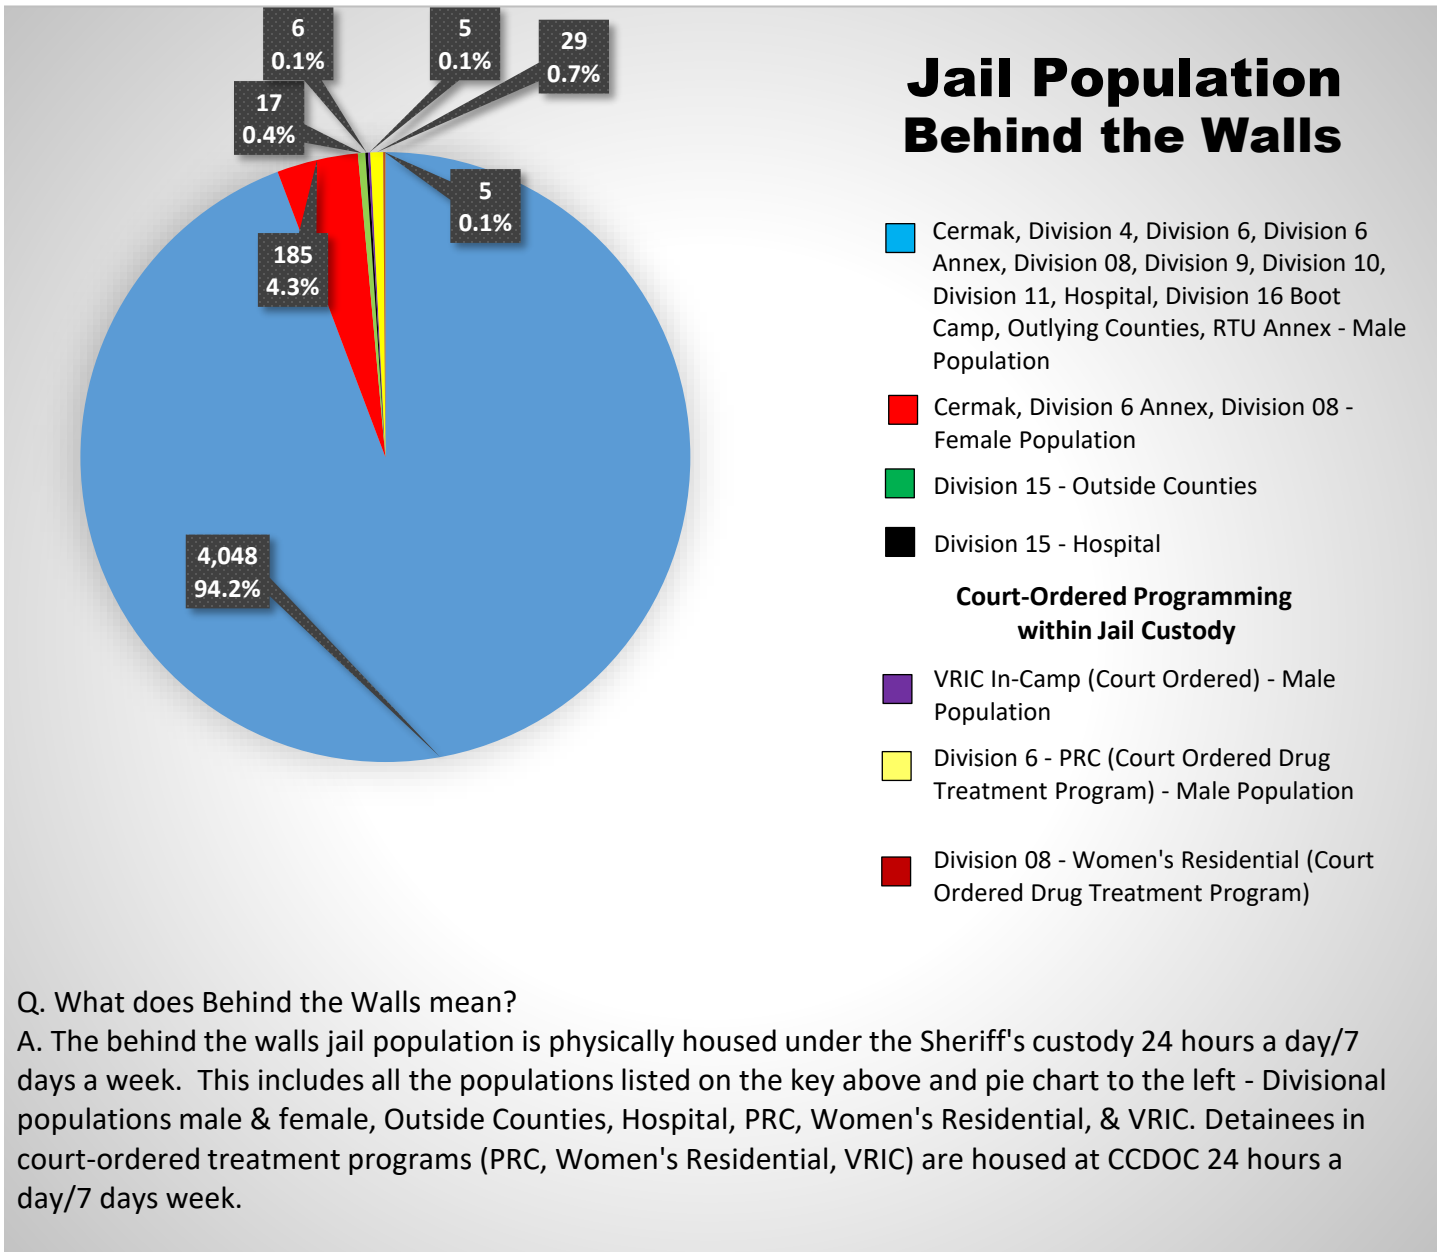

Sheriff's Daily Report 5/30/2020

Under the Custody of the Sheriff	
TOTAL MALE AND FEMALE	7,504
Jail Population	4,295
Community Corrections	3,209

Sheriff's Daily Report
5/30/2020

CCSO Population Demographics