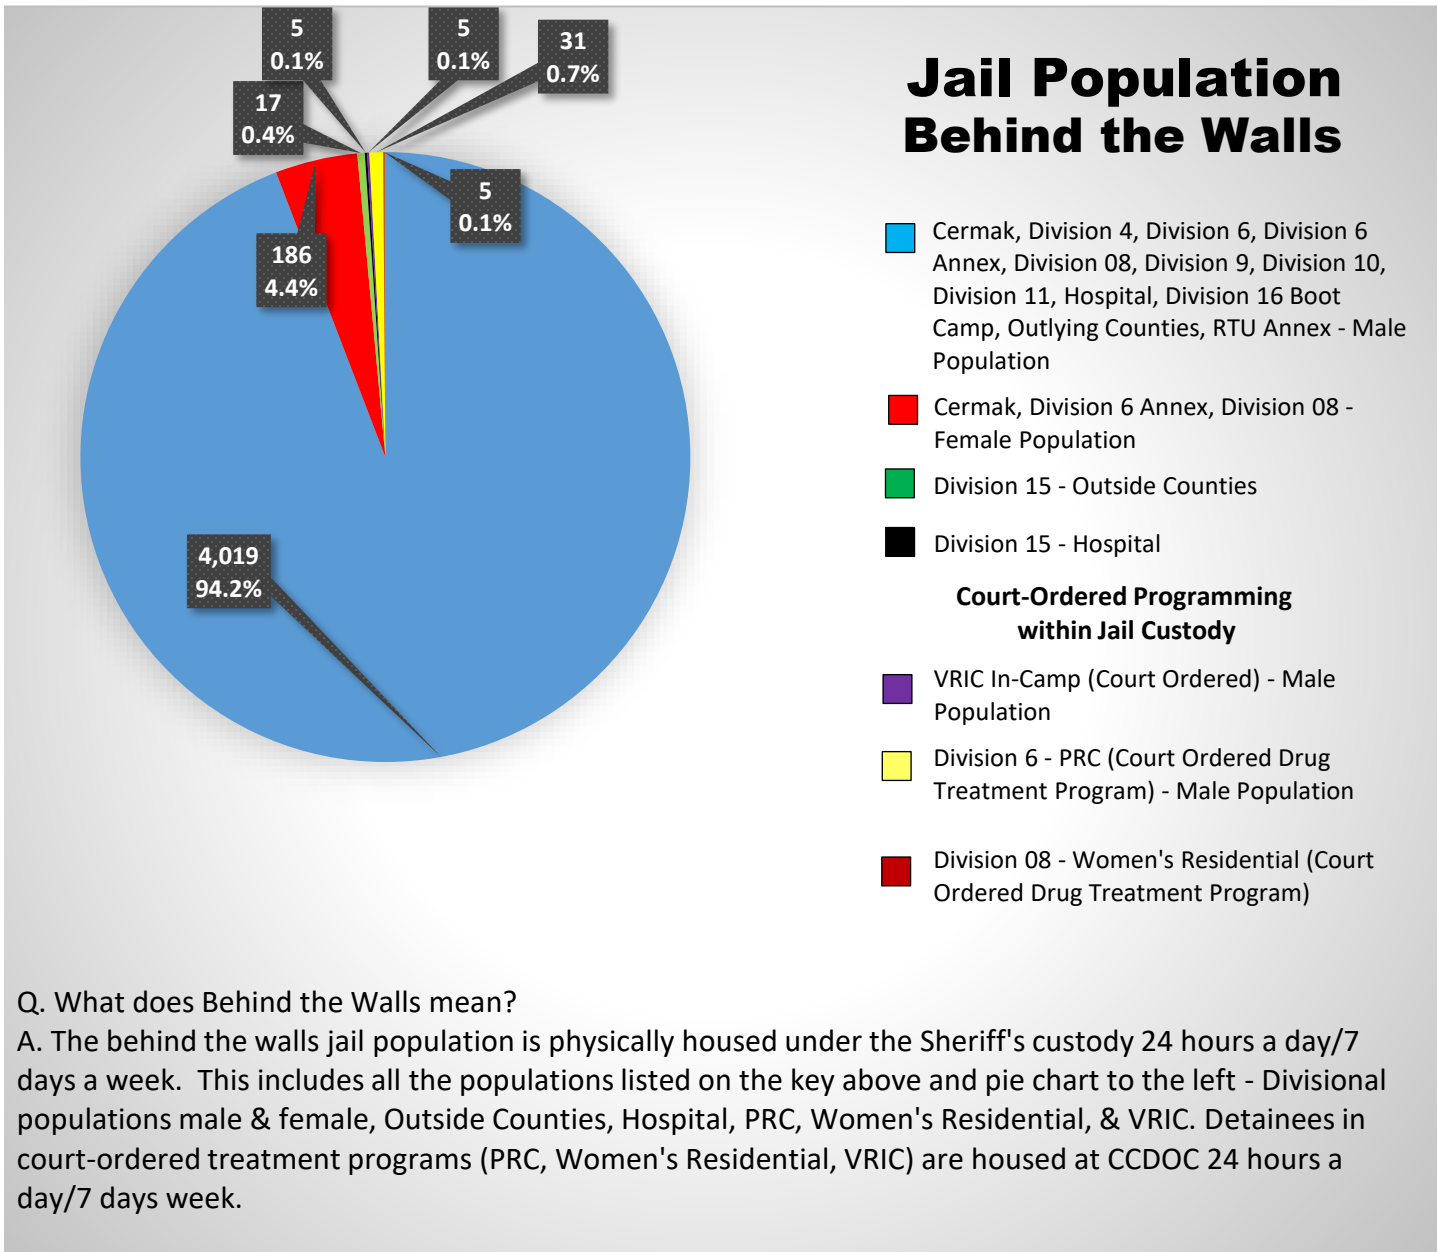

Sheriff's Daily Report 5/27/2020

Under the Custody of the Sheriff	
TOTAL MALE AND FEMALE	7,465
Jail Population	4,268
Community Corrections	3,197

Sheriff's Daily Report
5/27/2020

CCSO Population Demographics