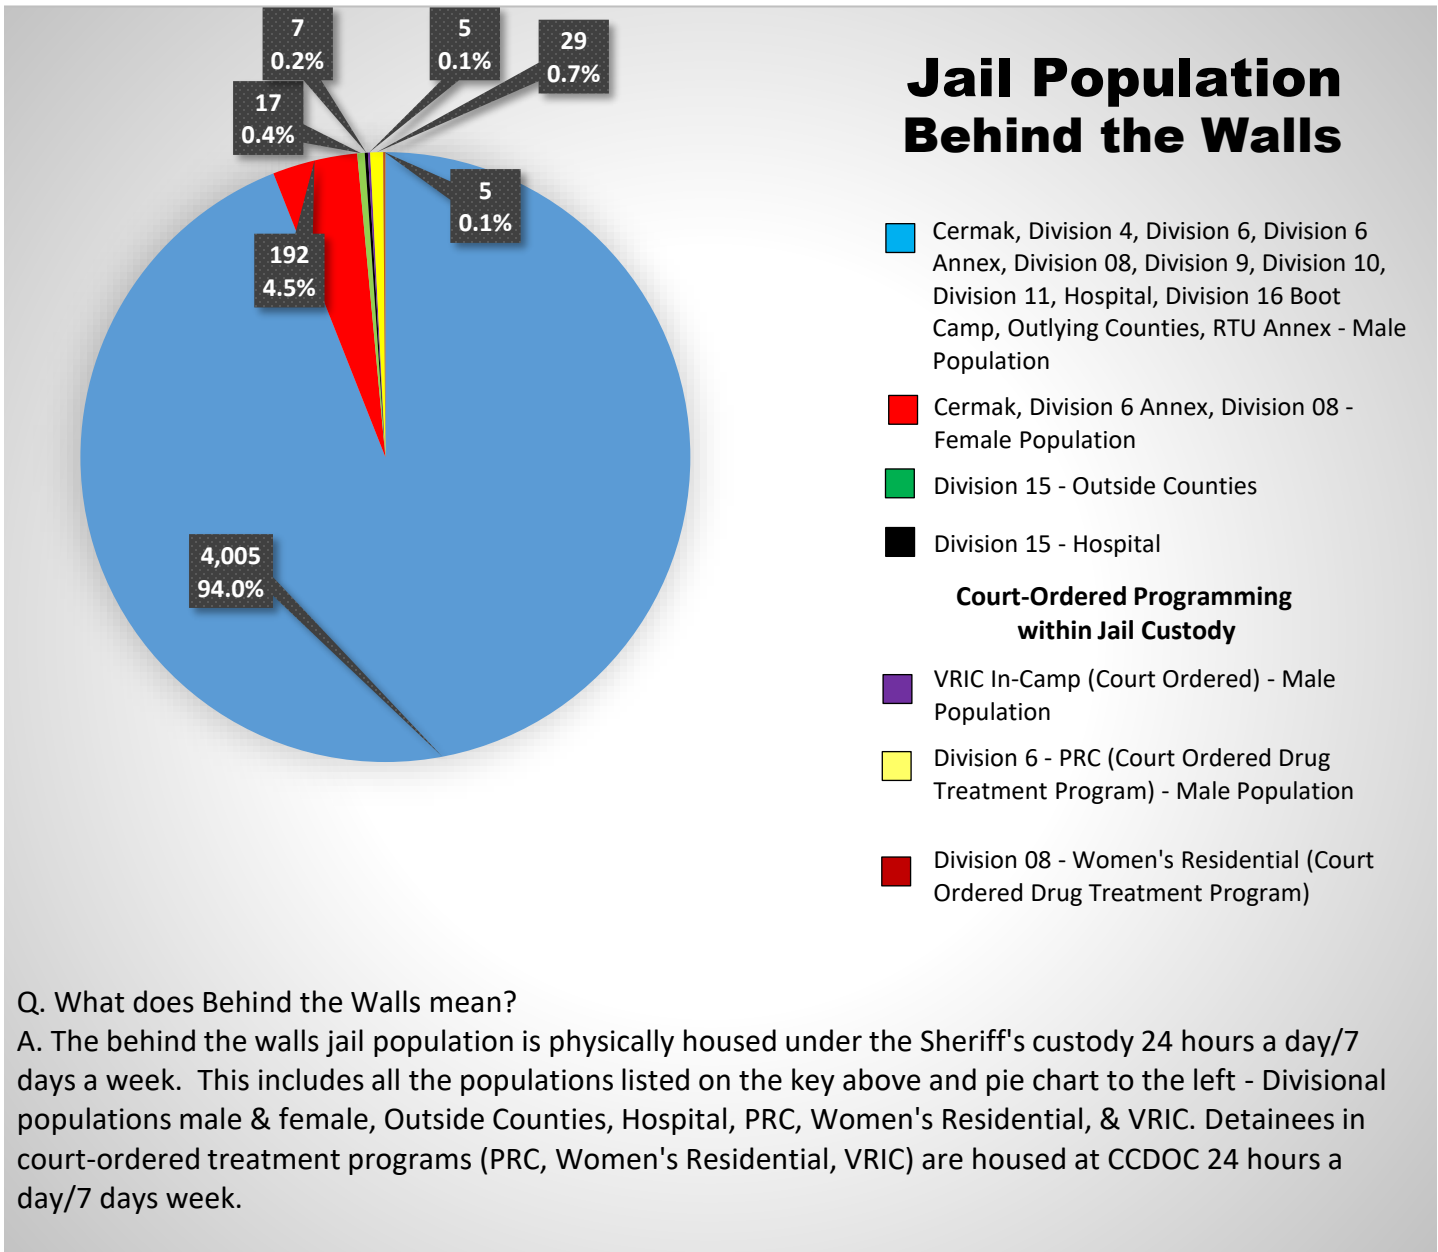

Sheriff's Daily Report 5/26/2020

Under the Custody of the Sheriff	
TOTAL MALE AND FEMALE	7,445
Jail Population	4,260
Community Corrections	3,185

Sheriff's Daily Report
5/26/2020

CCSO Population Demographics