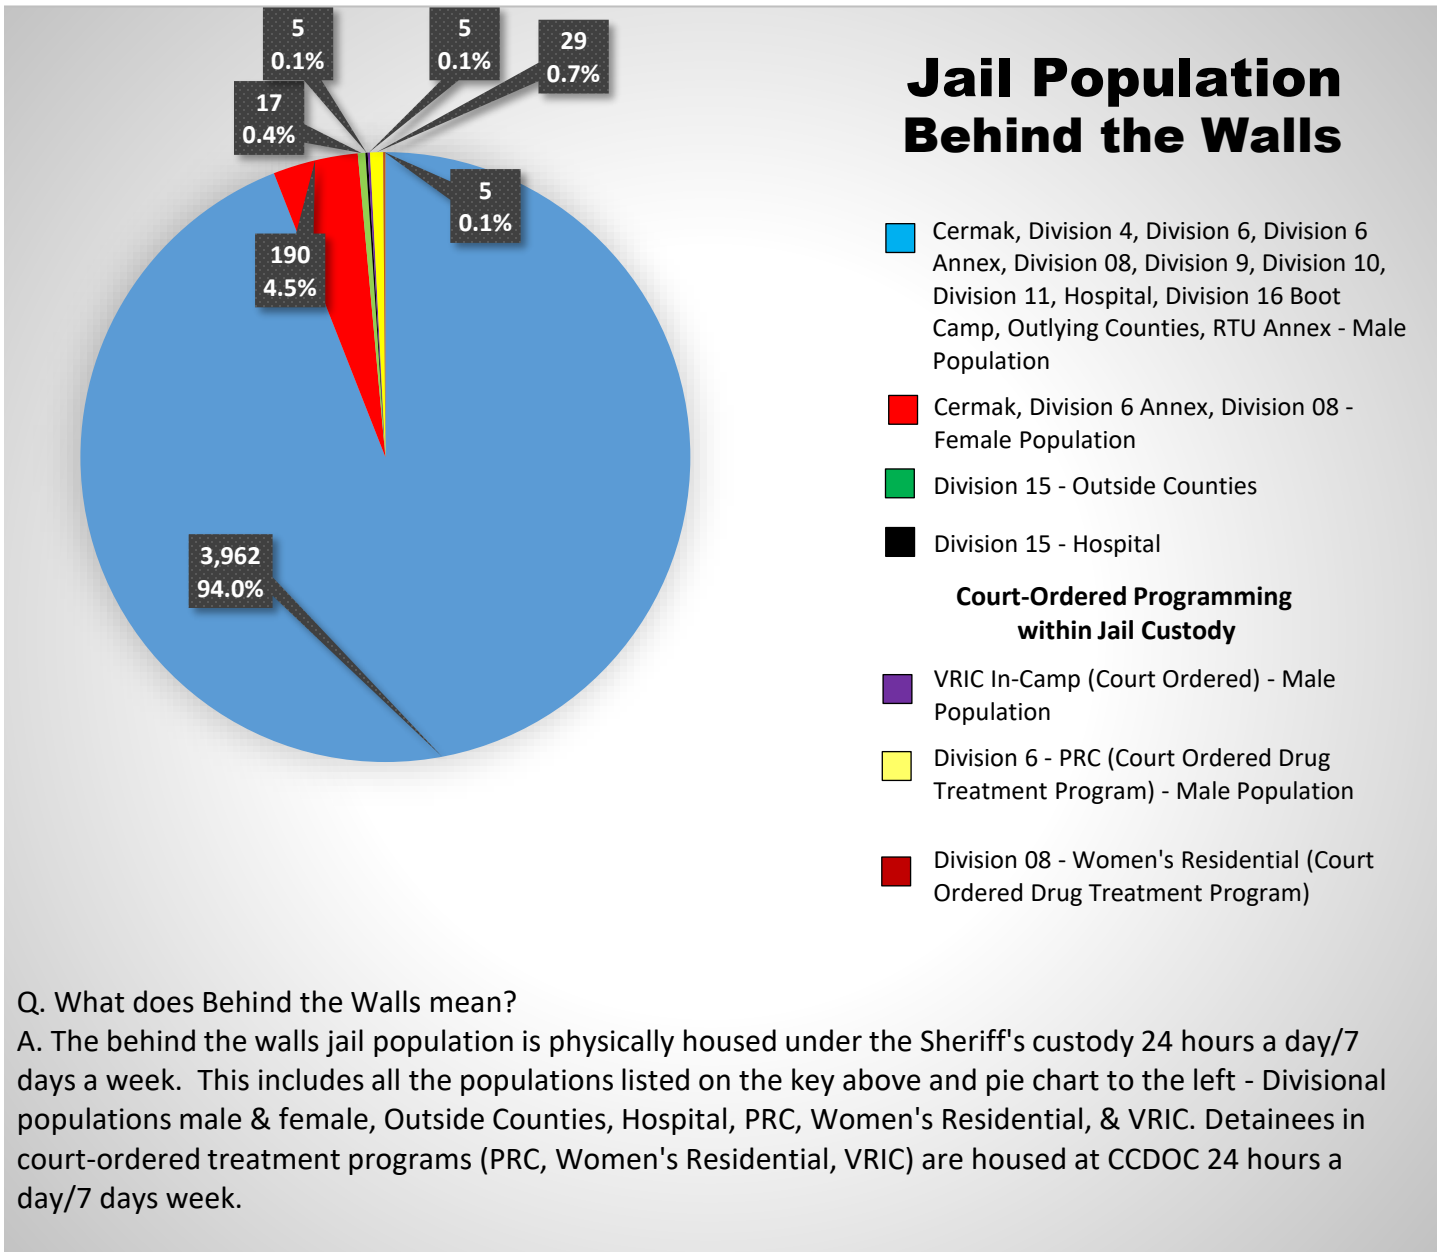

Sheriff's Daily Report  
5/25/2020

Under the Custody of the Sheriff	
<b>TOTAL MALE AND FEMALE</b>	<b>7,401</b>
Jail Population	4,213
Community Corrections	3,188

Sheriff's Daily Report  
5/25/2020

CCSO Population Demographics