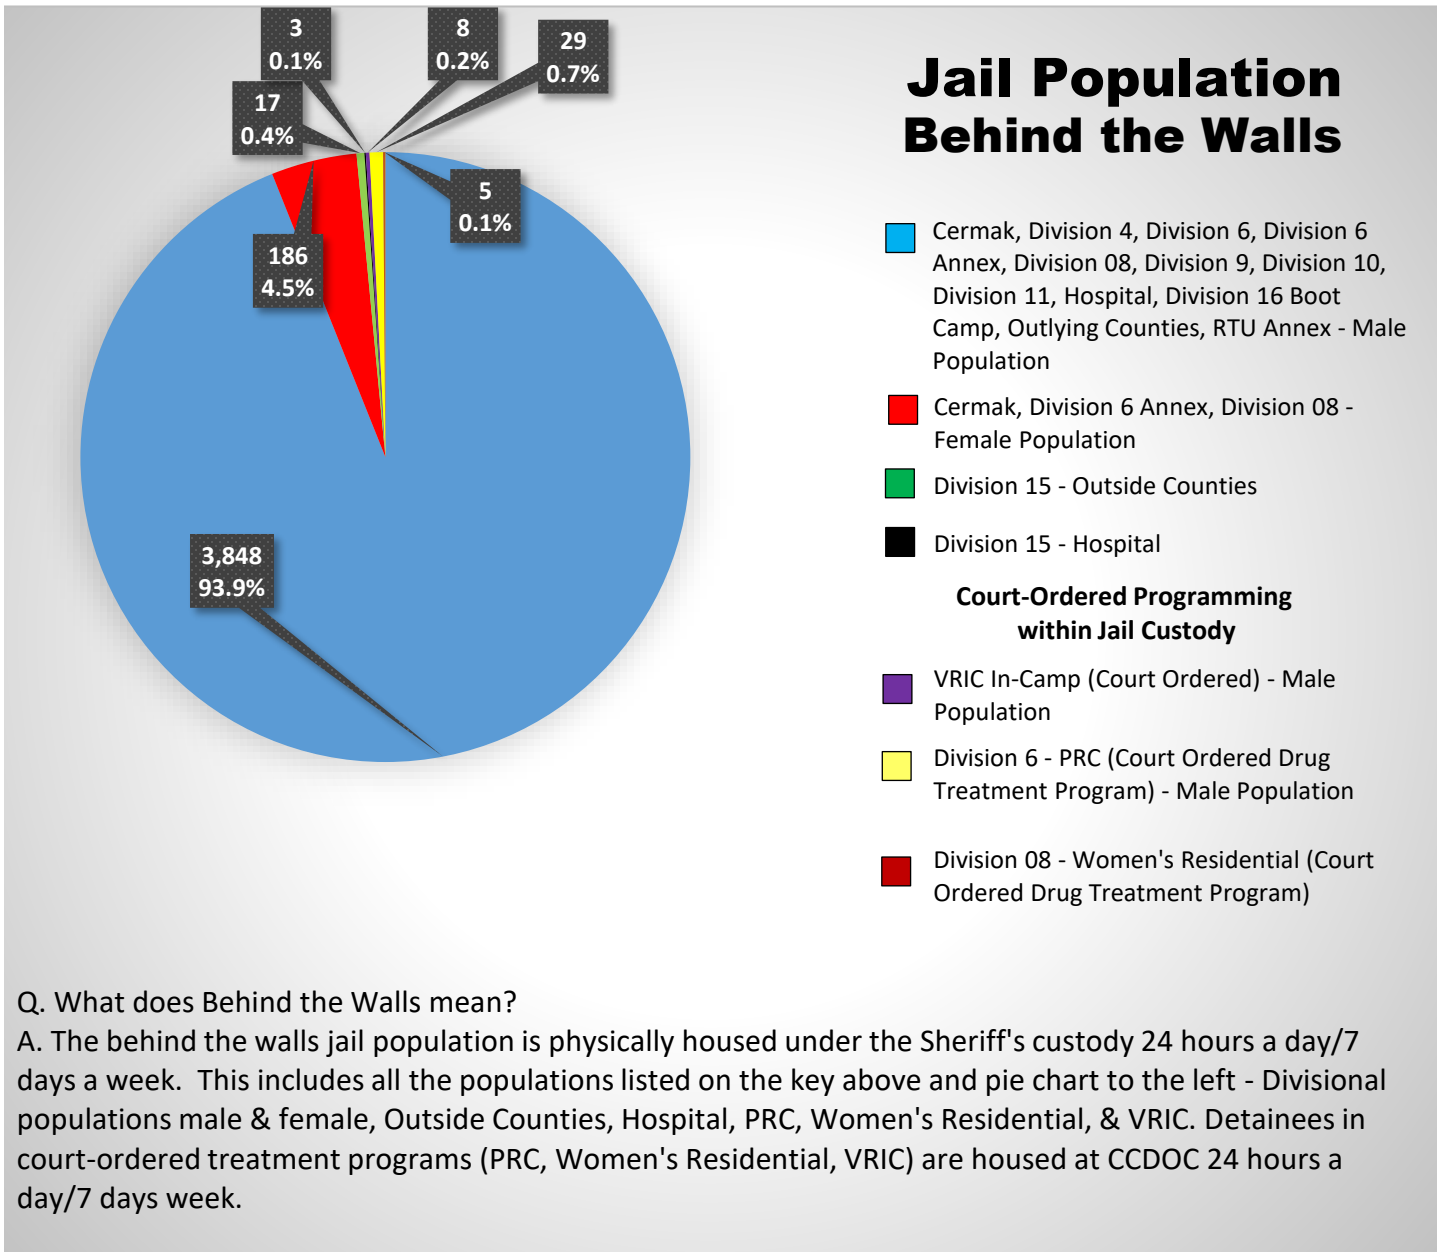

Sheriff's Daily Report 5/21/2020

Under the Custody of the Sheriff	
TOTAL MALE AND FEMALE	7,262
Jail Population	4,096
Community Corrections	3,166

Sheriff's Daily Report
5/21/2020

CCSO Population Demographics