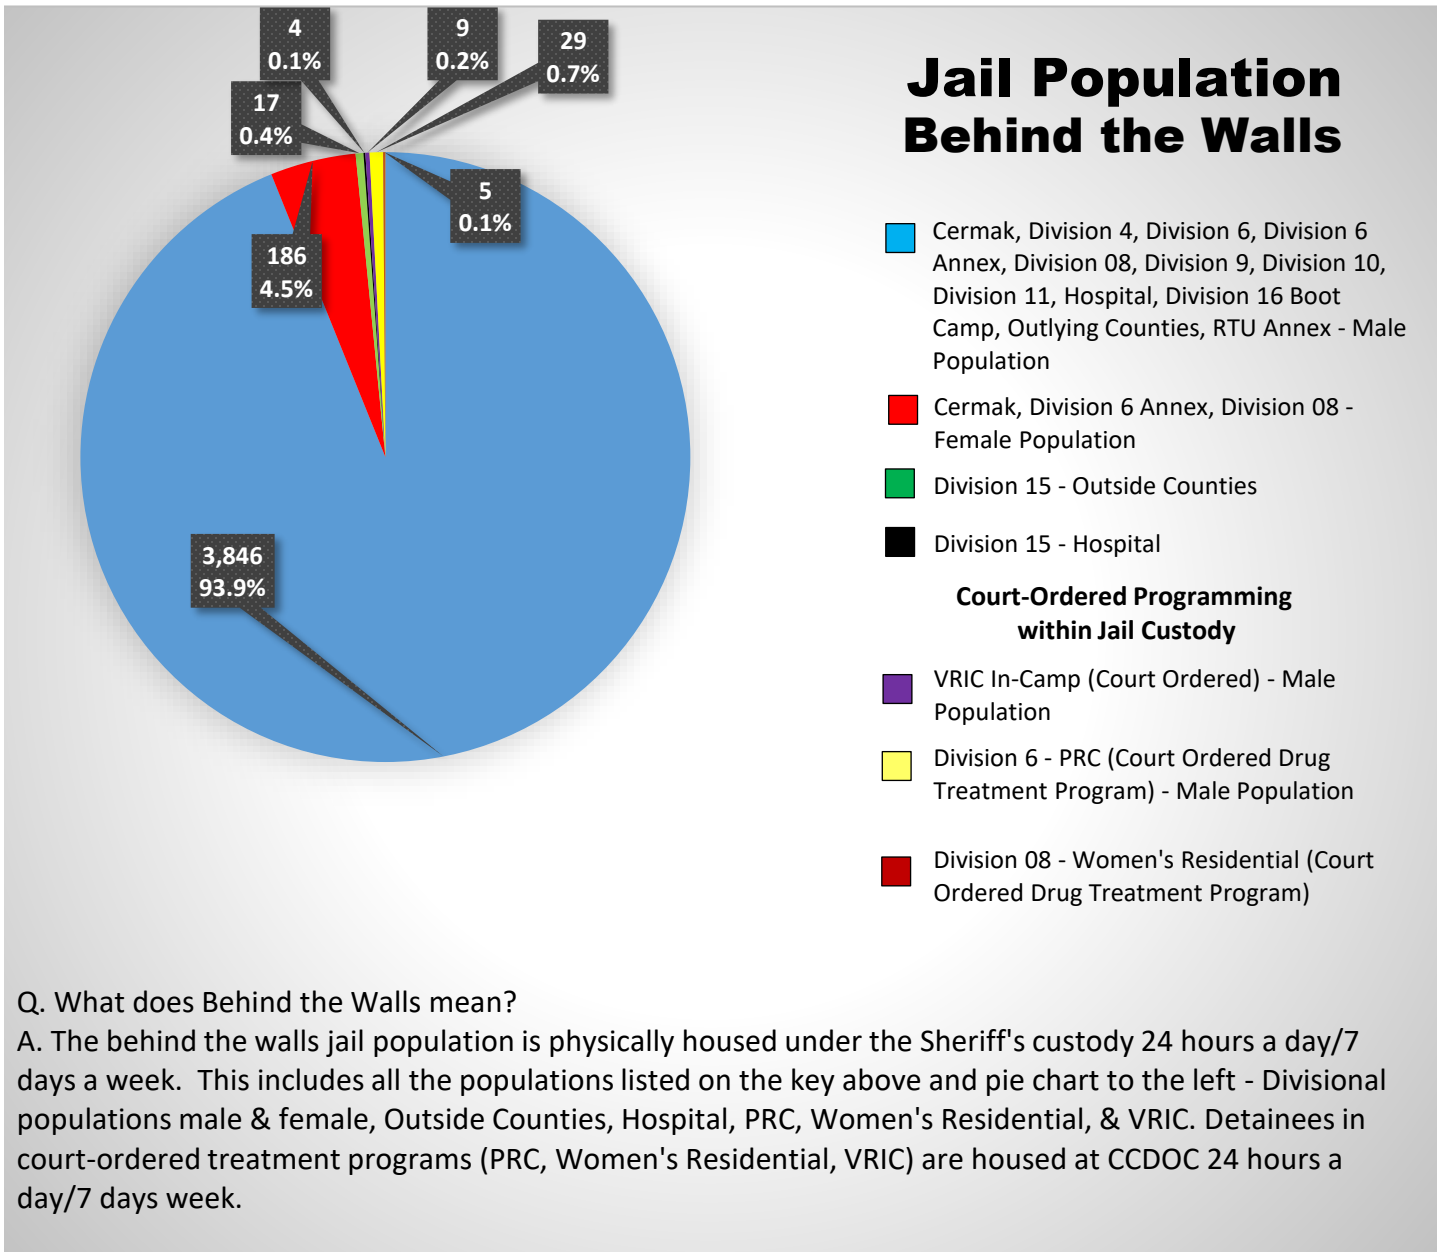

Sheriff's Daily Report 5/19/2020

Under the Custody of the Sheriff	
TOTAL MALE AND FEMALE	7,284
Jail Population	4,096
Community Corrections	3,188

Sheriff's Daily Report
5/19/2020

CCSO Population Demographics