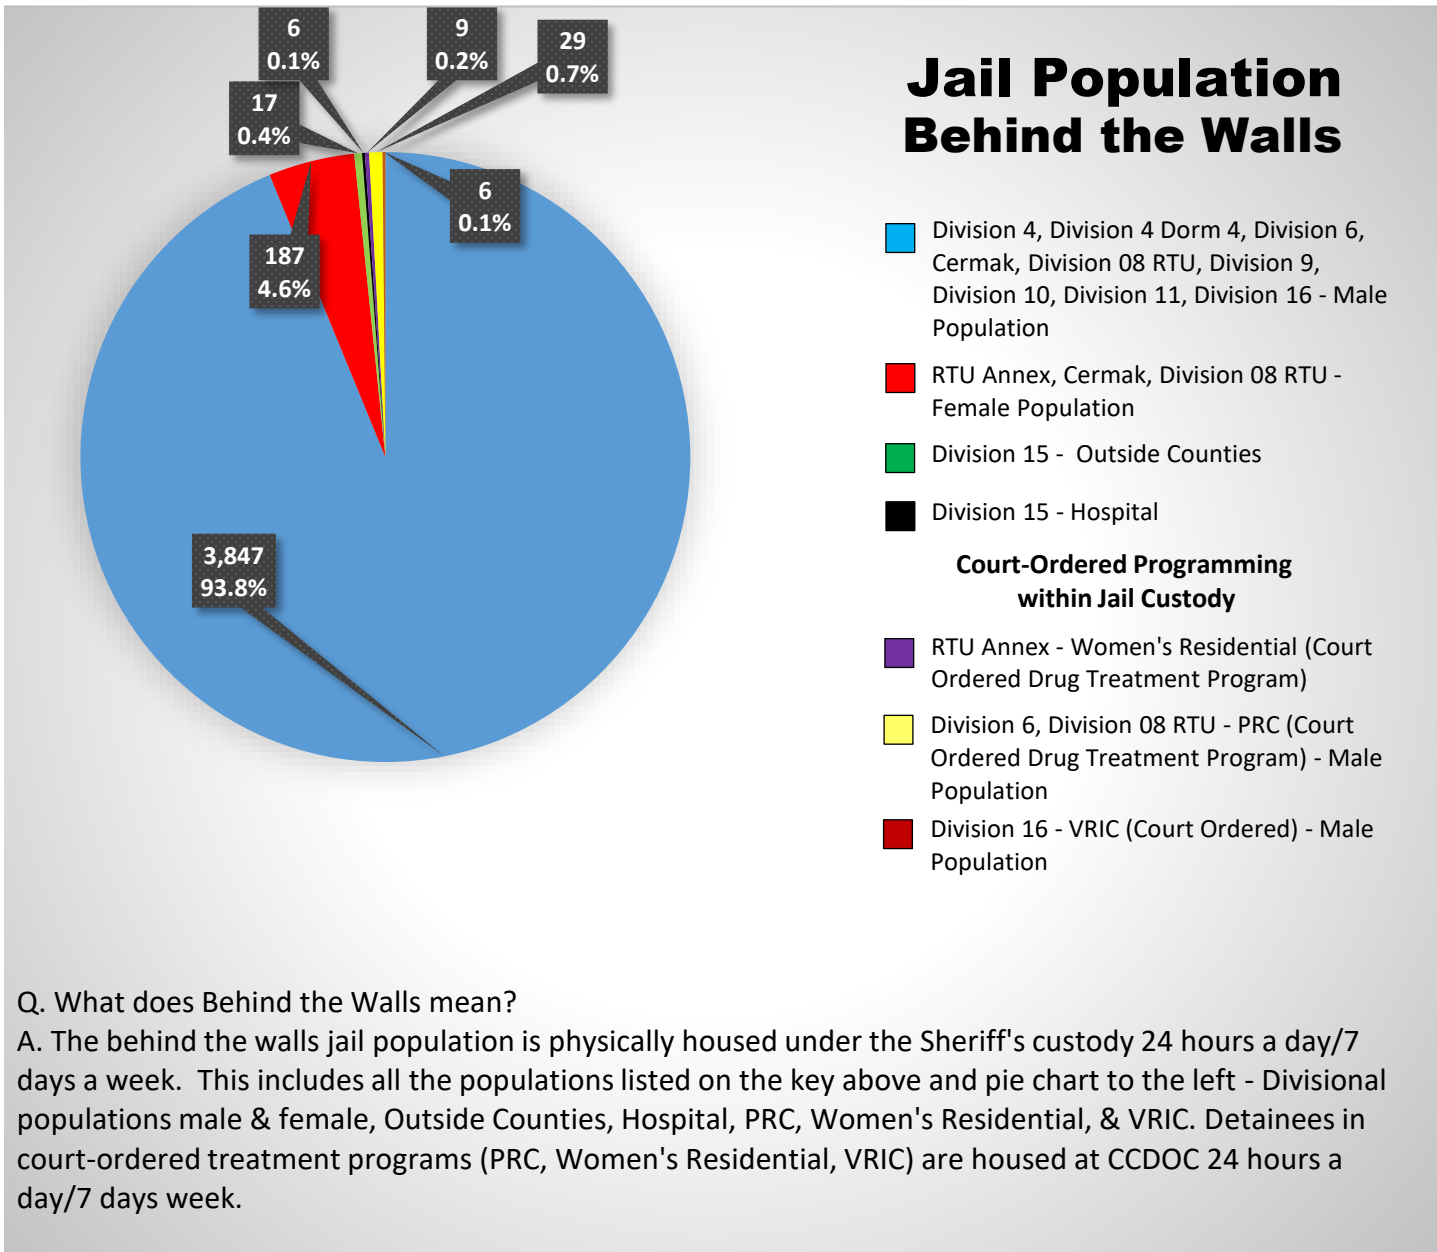

## Sheriff's Daily Report 5/18/2020

Under the Custody of the Sheriff	
<b>TOTAL MALE AND FEMALE</b>	<b>7,291</b>
Jail Population	4,101
Community Corrections	3,190

Sheriff's Daily Report  
5/18/2020

CCSO Population Demographics