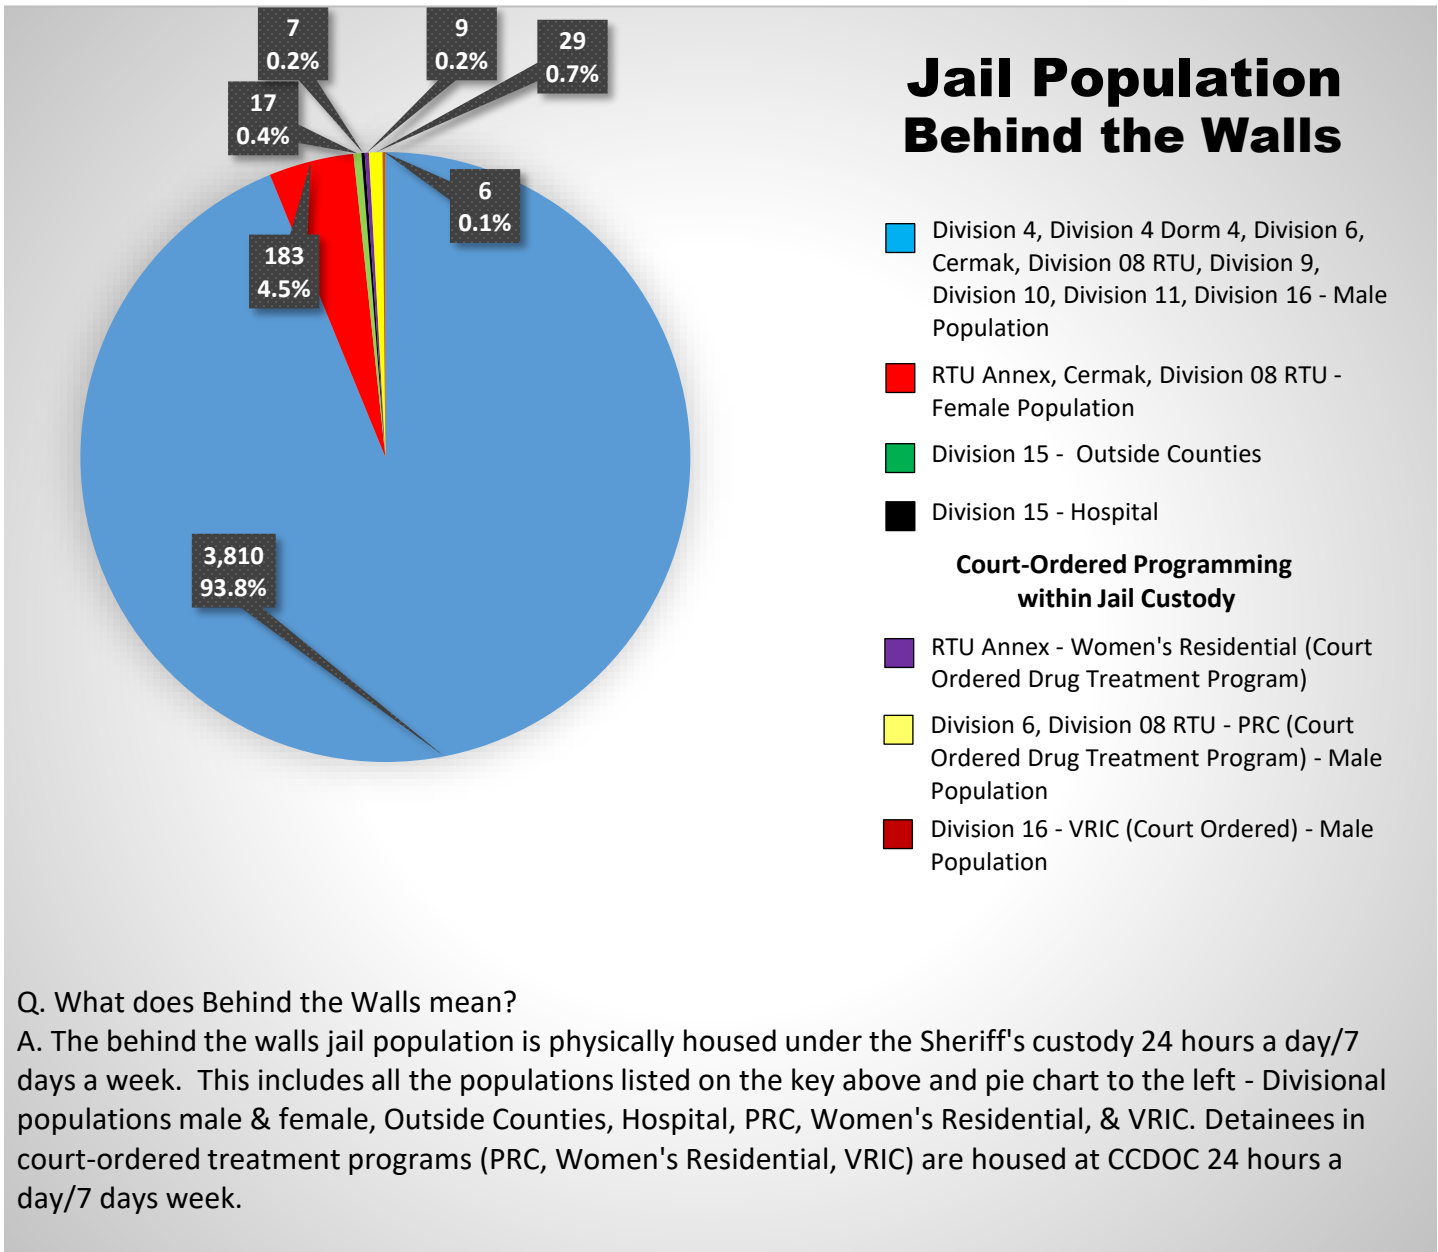

Sheriff's Daily Report 5/16/2020

Under the Custody of the Sheriff	
TOTAL MALE AND FEMALE	7,245
Jail Population	4,061
Community Corrections	3,184

Sheriff's Daily Report
5/16/2020

CCSO Population Demographics