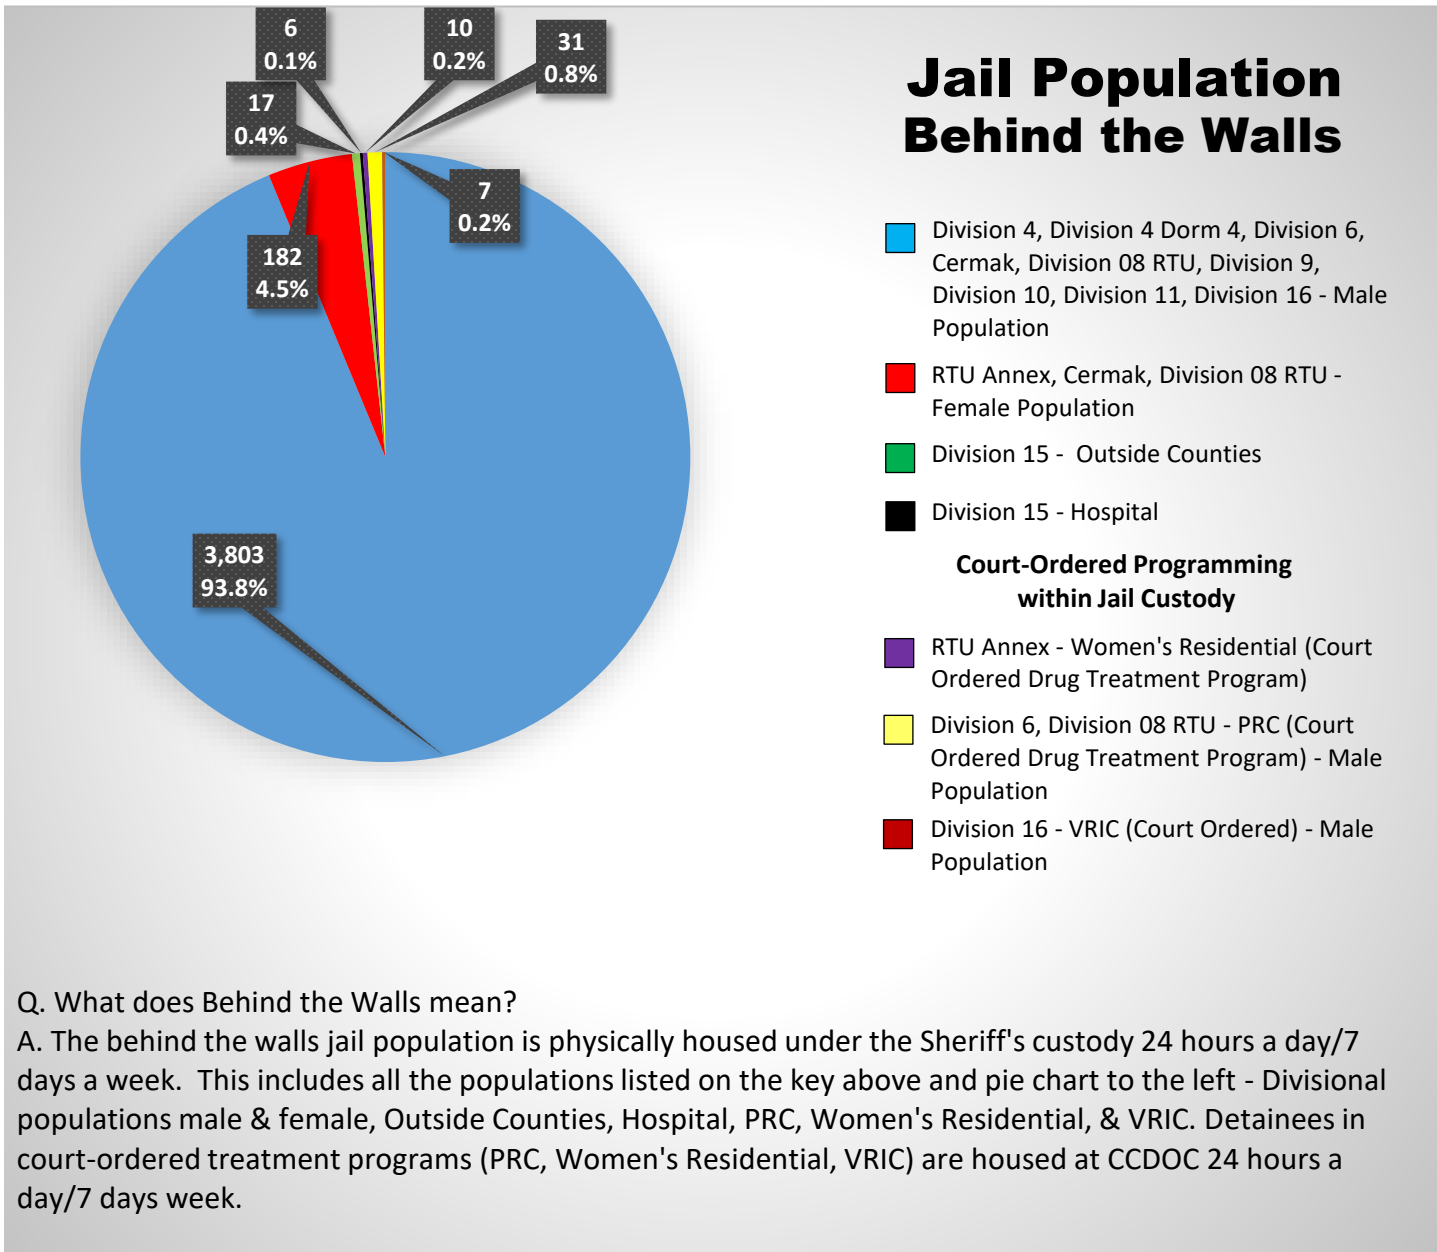

## Sheriff's Daily Report 5/12/2020

| Under the Custody of the Sheriff |              |
|----------------------------------|--------------|
| <b>TOTAL MALE AND FEMALE</b>     | <b>7,235</b> |
| Jail Population                  | 4,056        |
| Community Corrections            | 3,179        |

Sheriff's Daily Report  
5/12/2020

CCSO Population Demographics