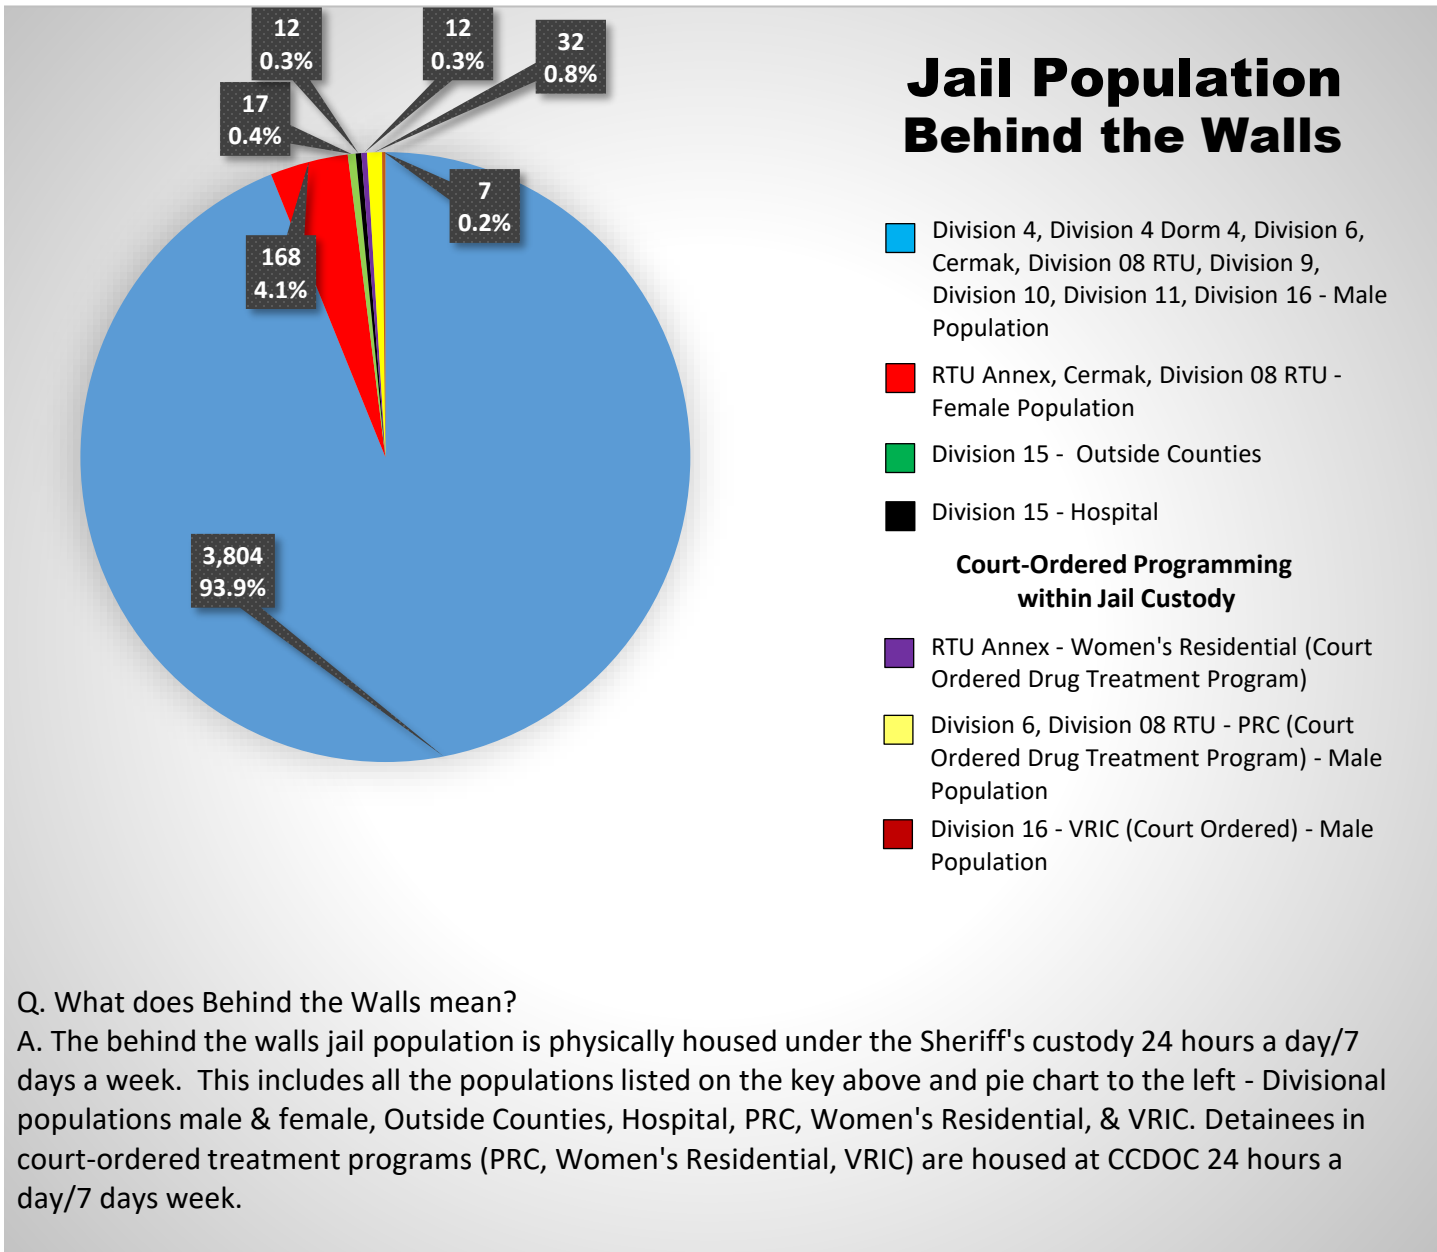

Sheriff's Daily Report 5/6/2020

Under the Custody of the Sheriff	
TOTAL MALE AND FEMALE	7,231
Jail Population	4,052
Community Corrections	3,179

Sheriff's Daily Report
5/6/2020

CCSO Population Demographics