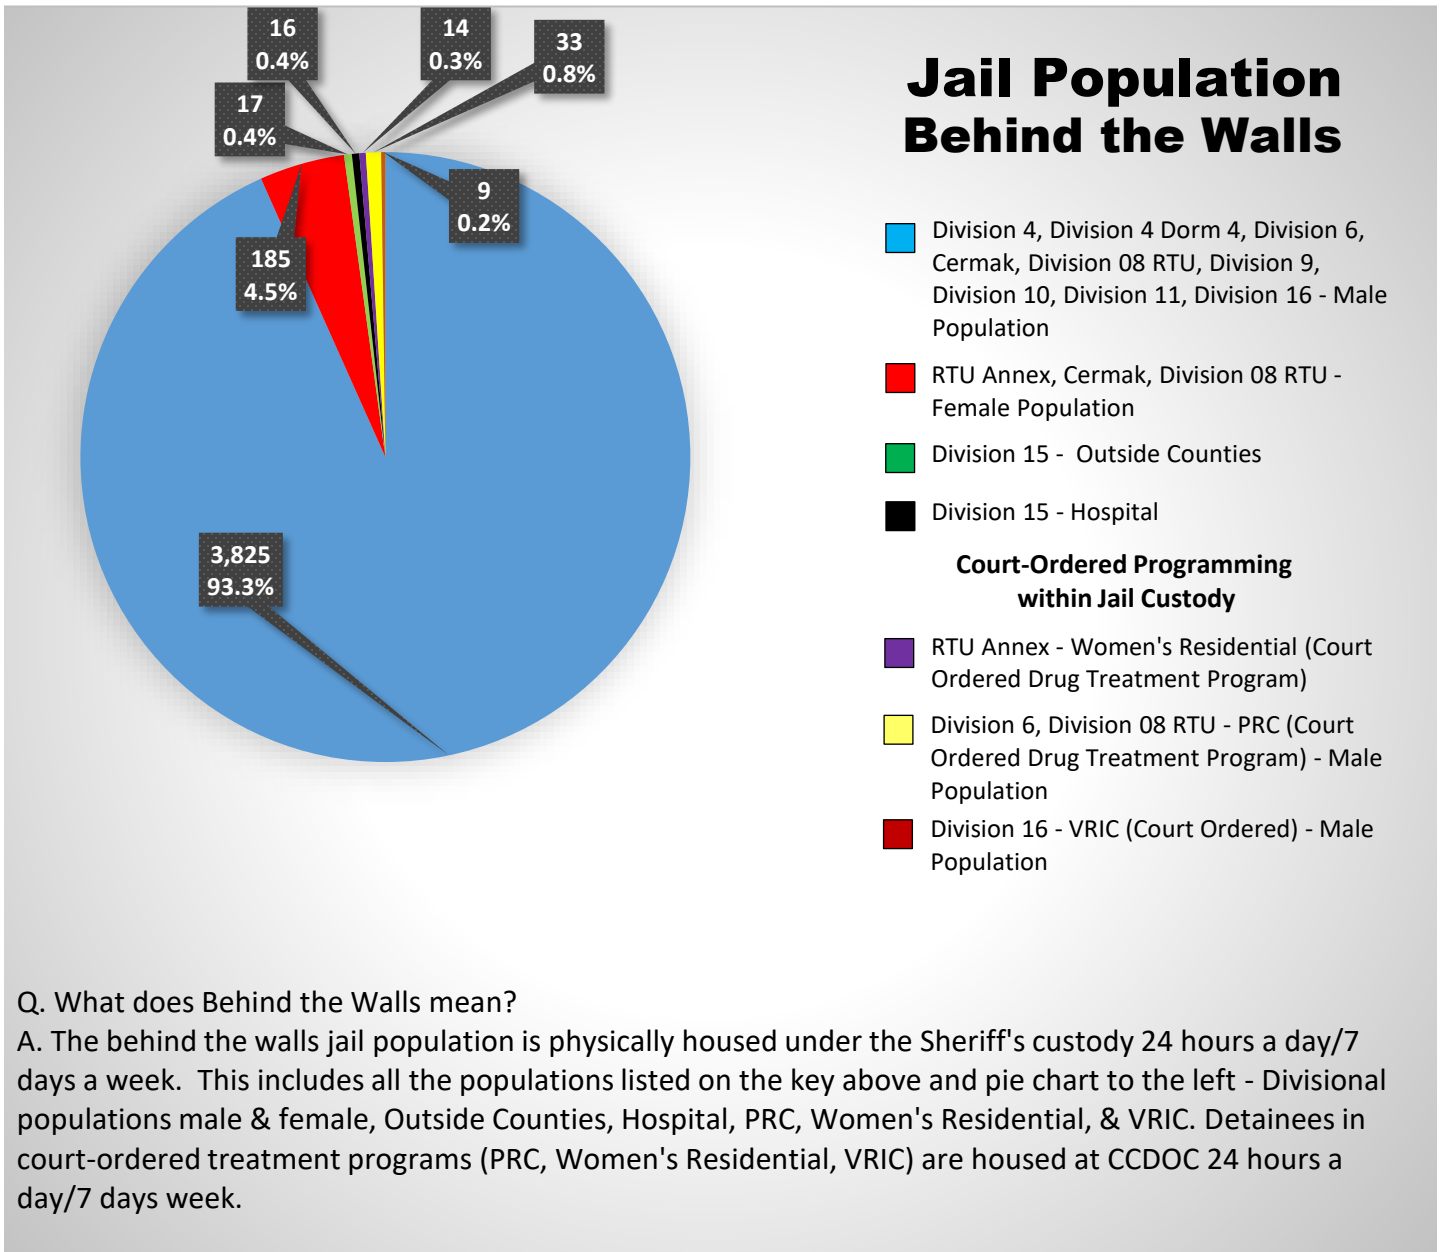

## Sheriff's Daily Report 4/30/2020

| Under the Custody of the Sheriff |              |
|----------------------------------|--------------|
| <b>TOTAL MALE AND FEMALE</b>     | <b>7,200</b> |
| Jail Population                  | 4,099        |
| Community Corrections            | 3,101        |

Sheriff's Daily Report  
4/30/2020

CCSO Population Demographics