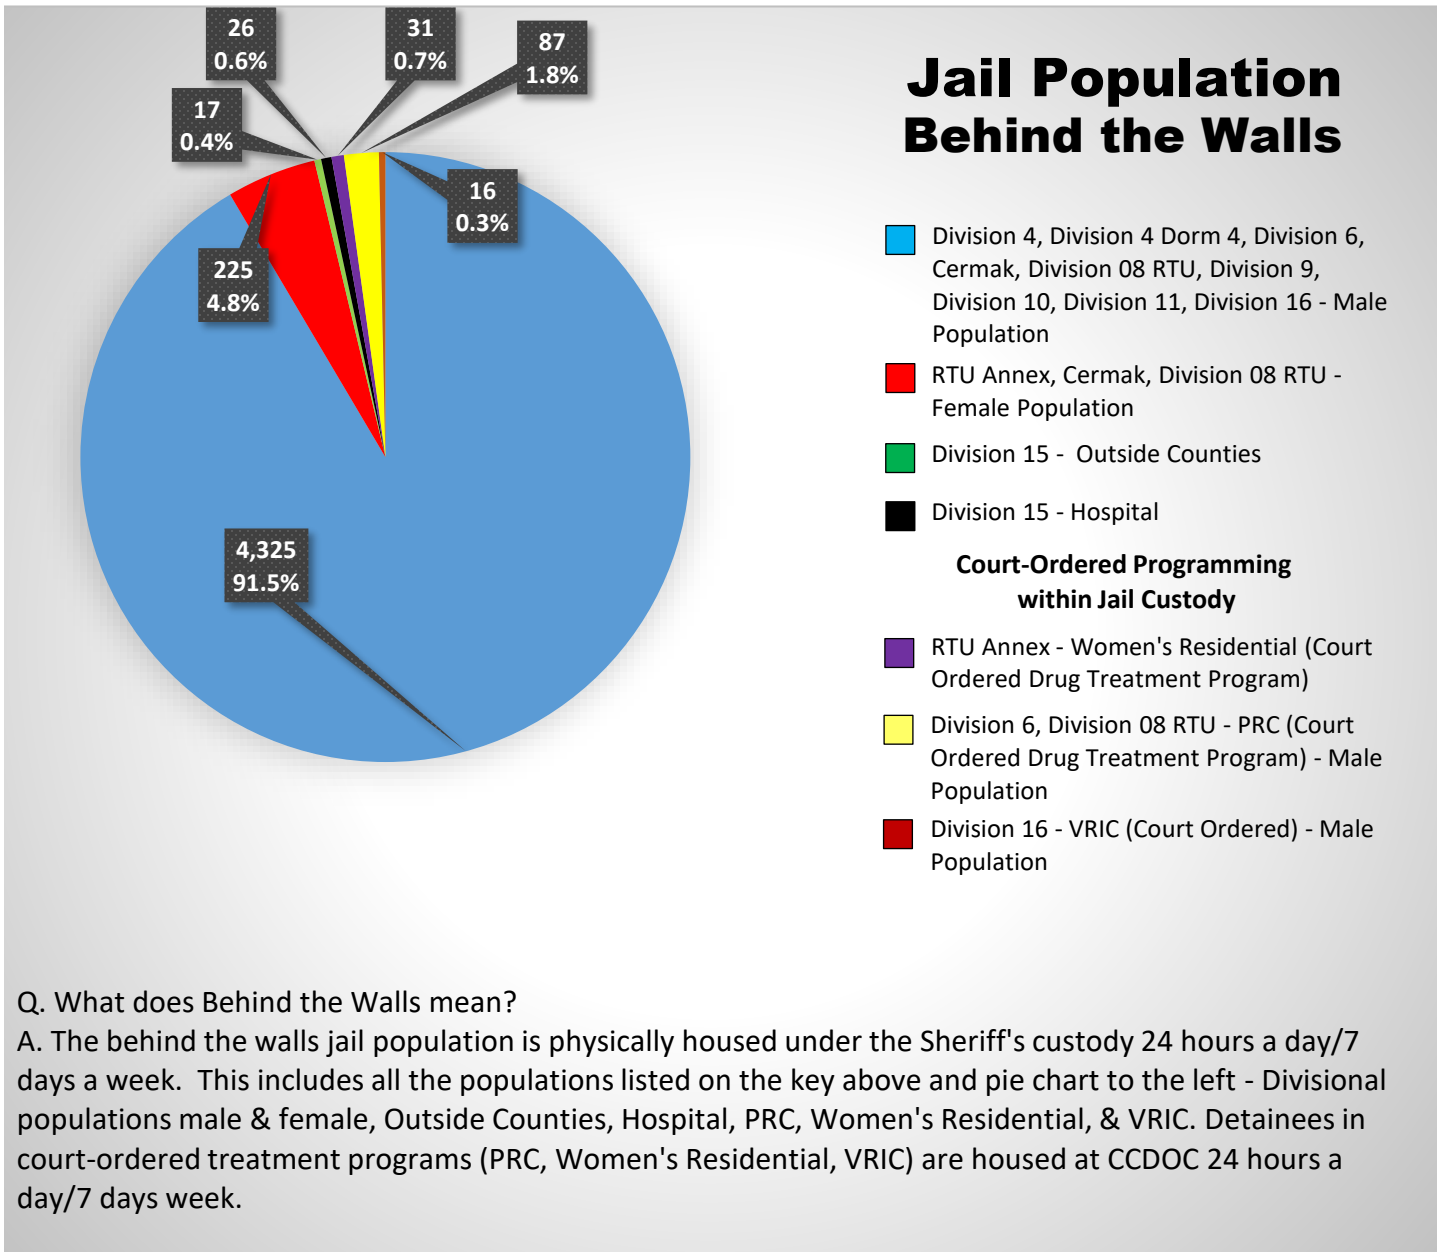

Sheriff's Daily Report 4/1/2020

Under the Custody of the Sheriff	
TOTAL MALE AND FEMALE	7,313
Jail Population	4,727
Community Corrections	2,586

Sheriff's Daily Report

4/1/2020

CCSO Population Demographics