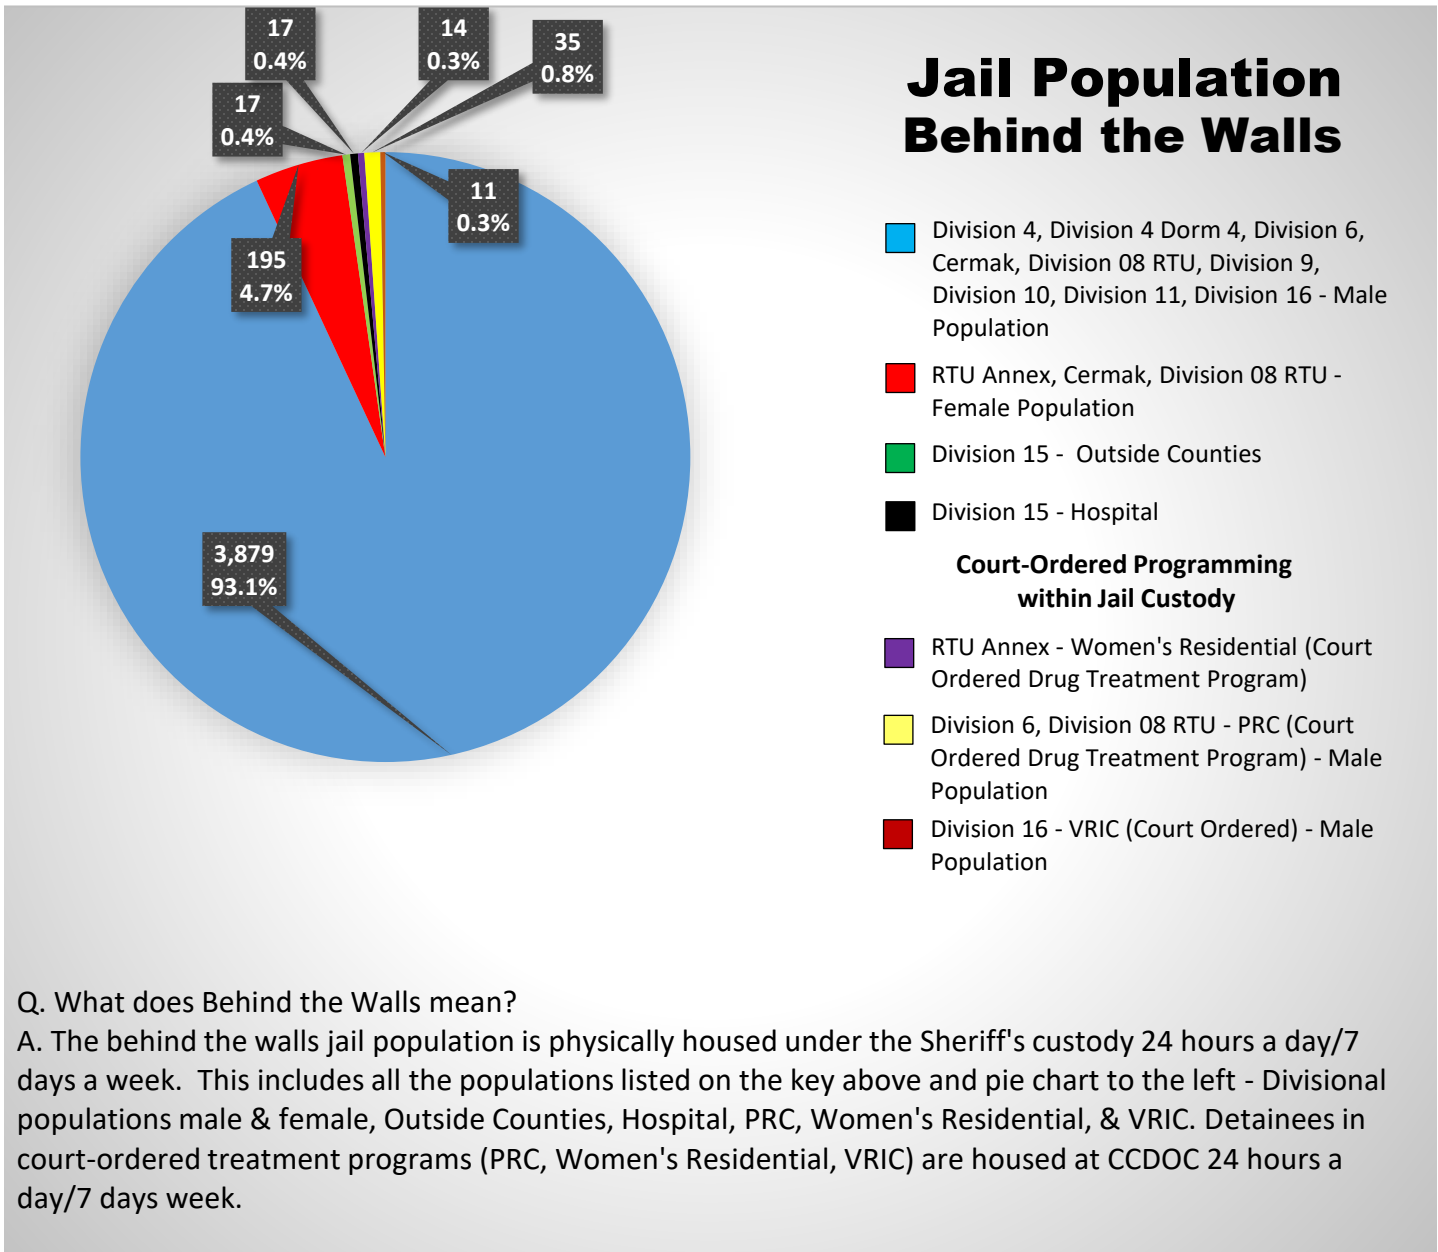

## Sheriff's Daily Report 4/27/2020

Under the Custody of the Sheriff	
<b>TOTAL MALE AND FEMALE</b>	<b>7,215</b>
Jail Population	4,168
Community Corrections	3,047

Sheriff's Daily Report  
4/27/2020

CCSO Population Demographics