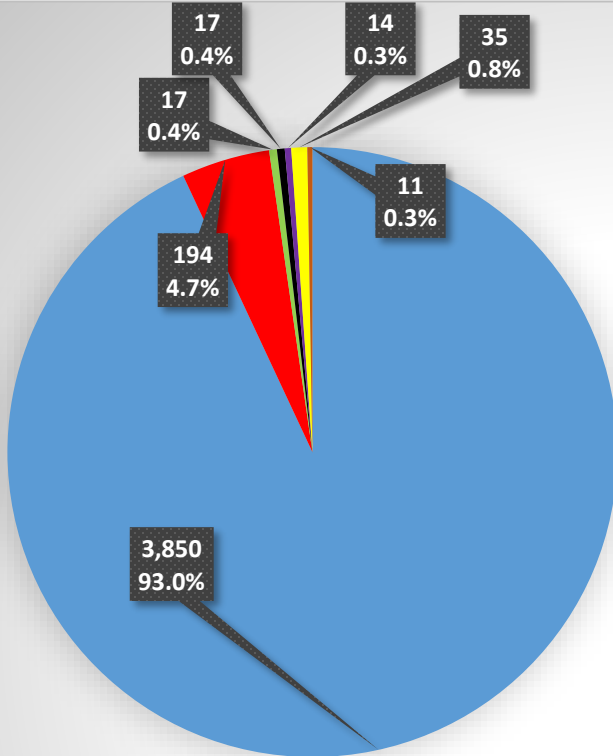

## Sheriff's Daily Report 4/26/2020

Under the Custody of the Sheriff	
<b>TOTAL MALE AND FEMALE</b>	<b>7,172</b>
Jail Population	4,138
Community Corrections	3,034

### Jail Population Behind the Walls

- Division 4, Division 4 Dorm 4, Division 6, Cermak, Division 08 RTU, Division 9, Division 10, Division 11, Division 16 - Male Population
- RTU Annex, Cermak, Division 08 RTU - Female Population
- Division 15 - Outside Counties
- Division 15 - Hospital

#### Court-Ordered Programming within Jail Custody

- RTU Annex - Women's Residential (Court Ordered Drug Treatment Program)
- Division 6, Division 08 RTU - PRC (Court Ordered Drug Treatment Program) - Male Population
- Division 16 - VRIC (Court Ordered) - Male Population

Q. What does Behind the Walls mean?

A. The behind the walls jail population is physically housed under the Sheriff's custody 24 hours a day/7 days a week. This includes all the populations listed on the key above and pie chart to the left - Divisional populations male & female, Outside Counties, Hospital, PRC, Women's Residential, & VRIC. Detainees in court-ordered treatment programs (PRC, Women's Residential, VRIC) are housed at CDOC 24 hours a day/7 days week.