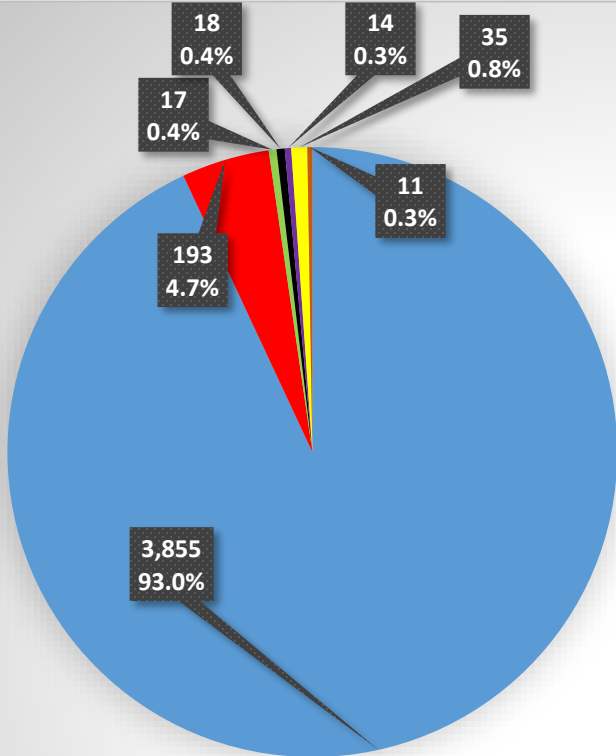

Sheriff's Daily Report 4/25/2020

Under the Custody of the Sheriff	
TOTAL MALE AND FEMALE	7,144
Jail Population	4,143
Community Corrections	3,001

Jail Population Behind the Walls

- Division 4, Division 4 Dorm 4, Division 6, Cermak, Division 08 RTU, Division 9, Division 10, Division 11, Division 16 - Male Population
- RTU Annex, Cermak, Division 08 RTU - Female Population
- Division 15 - Outside Counties
- Division 15 - Hospital

Court-Ordered Programming within Jail Custody

- RTU Annex - Women's Residential (Court Ordered Drug Treatment Program)
- Division 6, Division 08 RTU - PRC (Court Ordered Drug Treatment Program) - Male Population
- Division 16 - VRIC (Court Ordered) - Male Population

Q. What does Behind the Walls mean?

A. The behind the walls jail population is physically housed under the Sheriff's custody 24 hours a day/7 days a week. This includes all the populations listed on the key above and pie chart to the left - Divisional populations male & female, Outside Counties, Hospital, PRC, Women's Residential, & VRIC. Detainees in court-ordered treatment programs (PRC, Women's Residential, VRIC) are housed at CDOC 24 hours a day/7 days week.