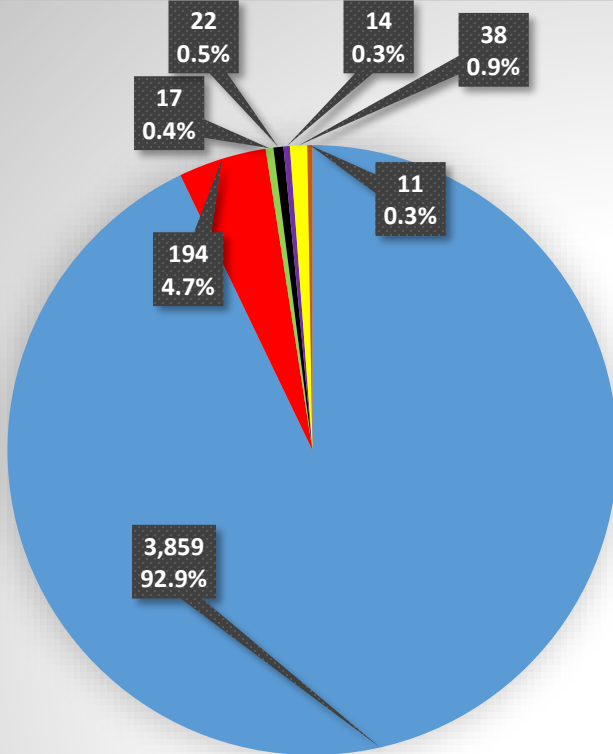

Sheriff's Daily Report 4/24/2020

Under the Custody of the Sheriff	
TOTAL MALE AND FEMALE	7,152
Jail Population	4,155
Community Corrections	2,997

Jail Population Behind the Walls

- Division 4, Division 4 Dorm 4, Division 6, Cermak, Division 08 RTU, Division 9, Division 10, Division 11, Division 16 - Male Population
- RTU Annex, Cermak, Division 08 RTU - Female Population
- Division 15 - Outside Counties
- Division 15 - Hospital

Court-Ordered Programming within Jail Custody

- RTU Annex - Women's Residential (Court Ordered Drug Treatment Program)
- Division 6, Division 08 RTU - PRC (Court Ordered Drug Treatment Program) - Male Population
- Division 16 - VRIC (Court Ordered) - Male Population

Q. What does Behind the Walls mean?

A. The behind the walls jail population is physically housed under the Sheriff's custody 24 hours a day/7 days a week. This includes all the populations listed on the key above and pie chart to the left - Divisional populations male & female, Outside Counties, Hospital, PRC, Women's Residential, & VRIC. Detainees in court-ordered treatment programs (PRC, Women's Residential, VRIC) are housed at CDOC 24 hours a day/7 days week.