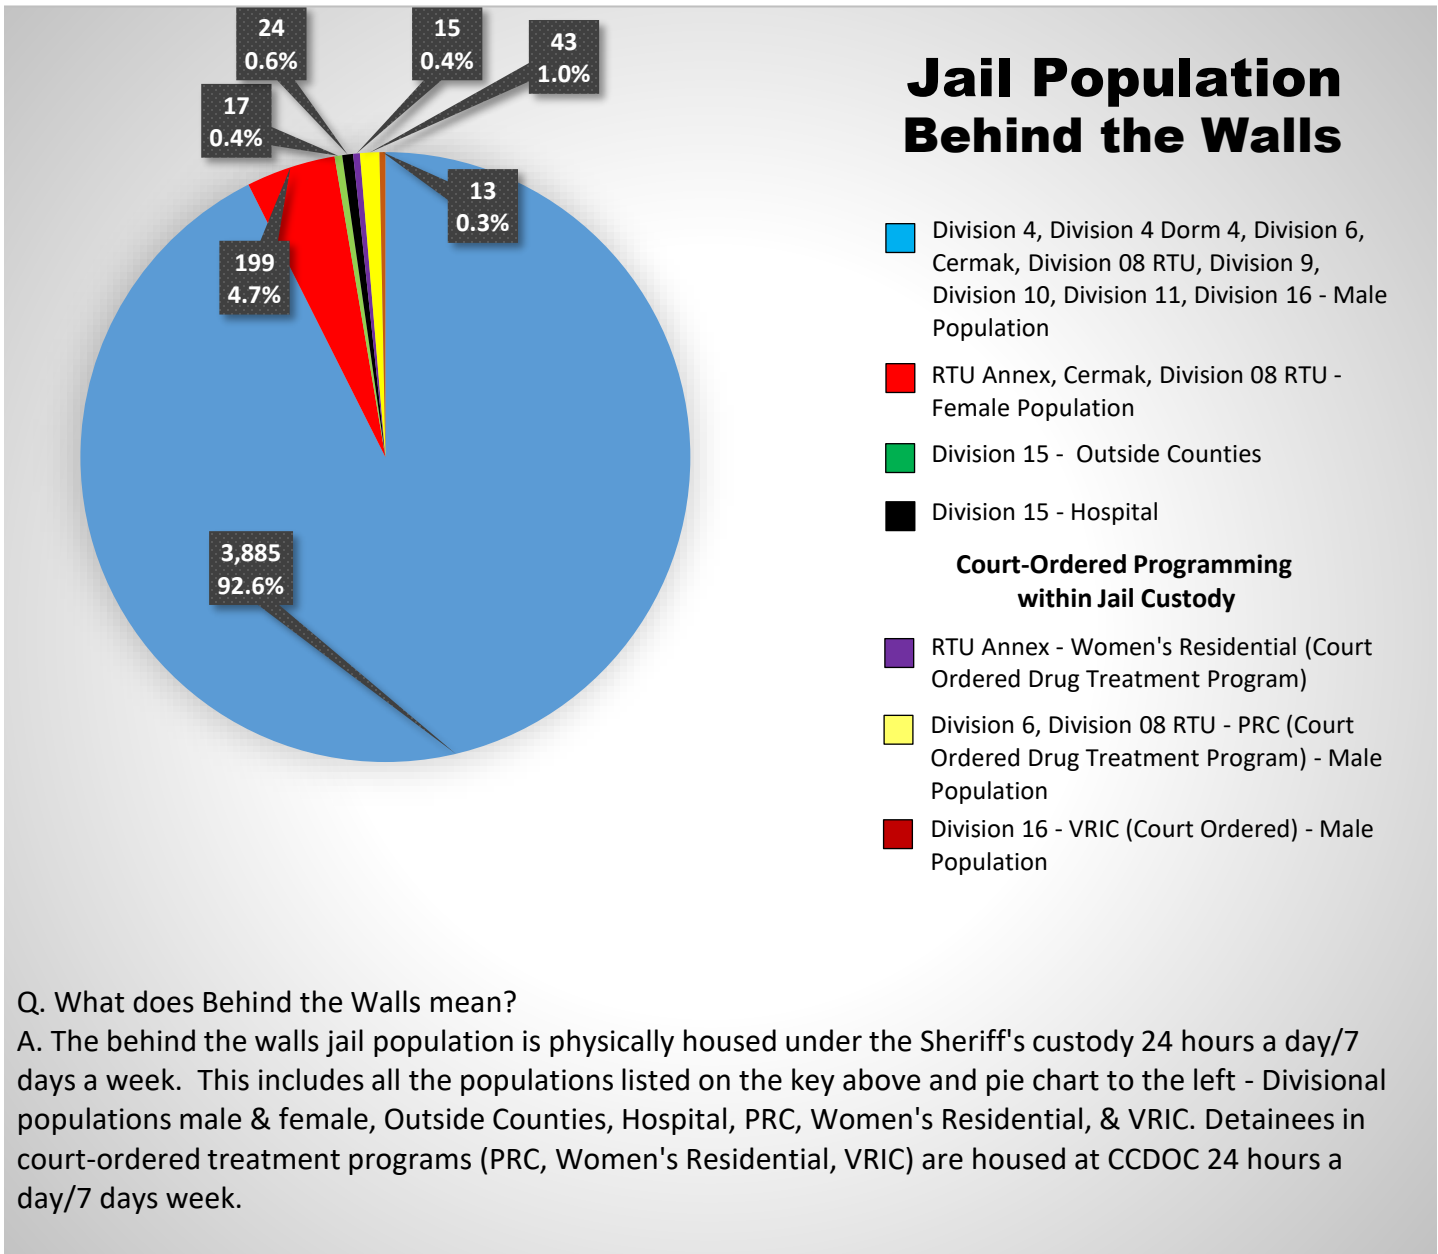

Sheriff's Daily Report 4/22/2020

Under the Custody of the Sheriff	
TOTAL MALE AND FEMALE	7,166
Jail Population	4,196
Community Corrections	2,970

Sheriff's Daily Report

4/22/2020

CCSO Population Demographics