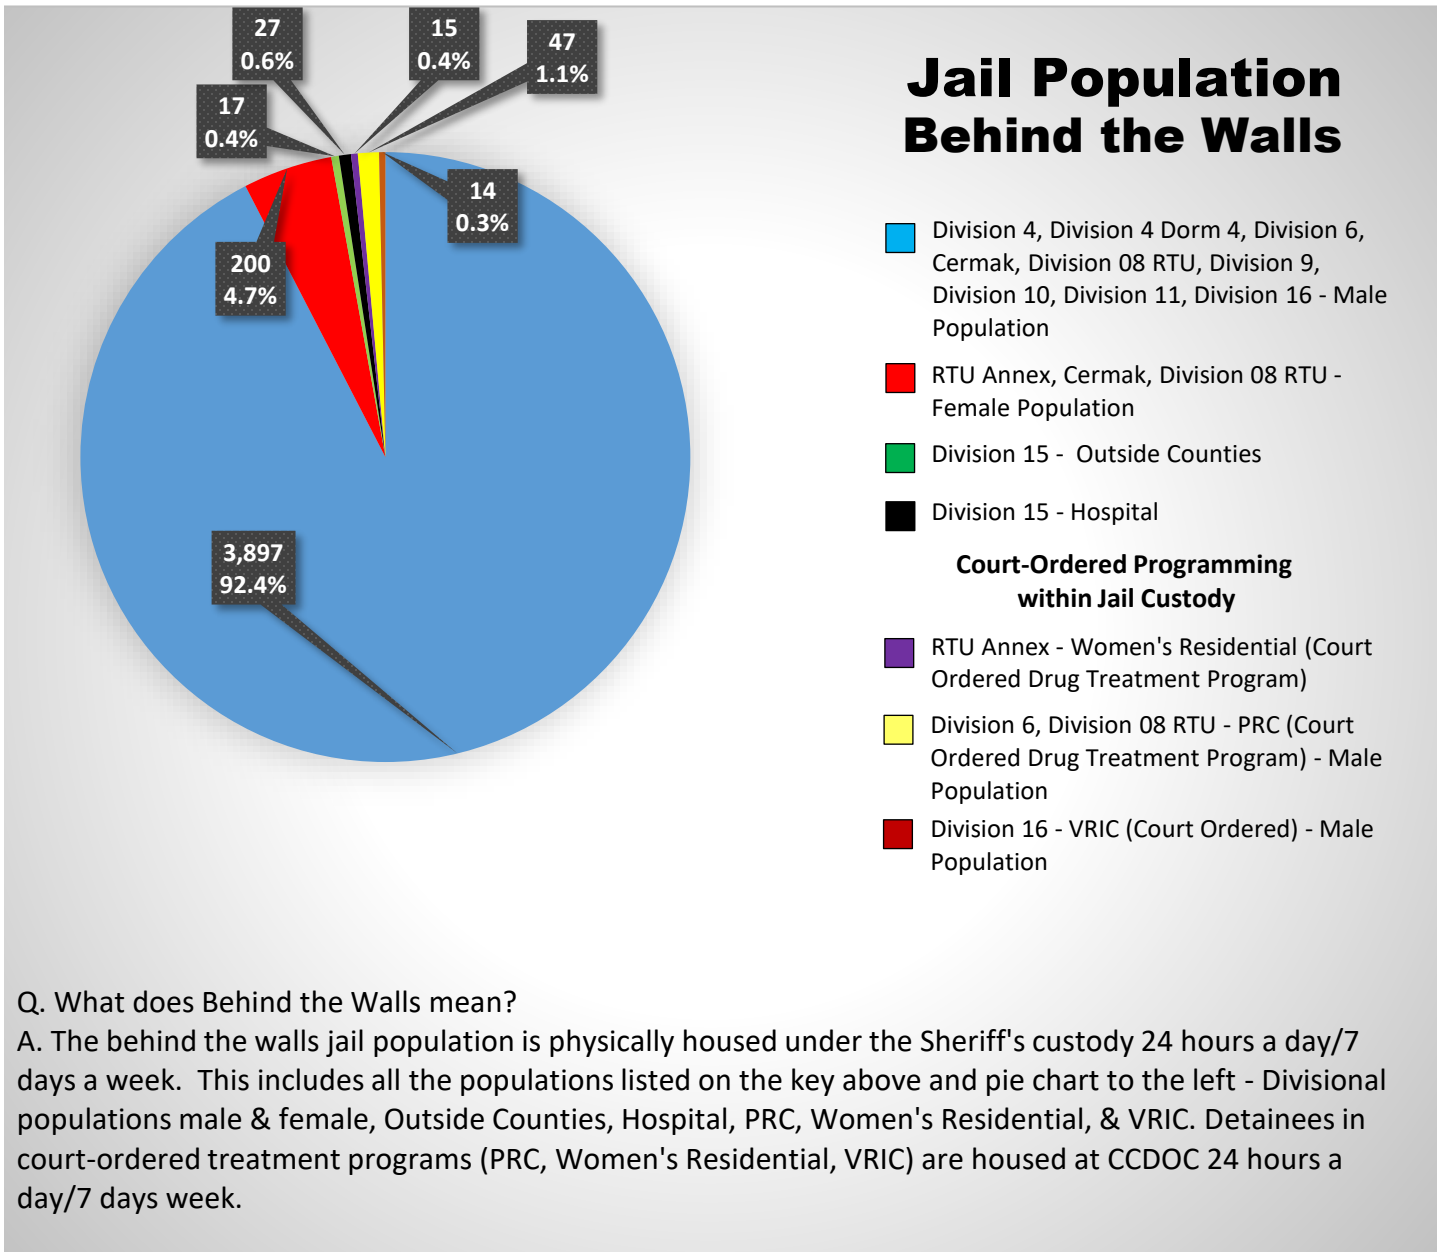

Sheriff's Daily Report

4/21/2020

Under the Custody of the Sheriff	
TOTAL MALE AND FEMALE	7,180
Jail Population	4,217
Community Corrections	2,963

Sheriff's Daily Report
4/21/2020

CCSO Population Demographics