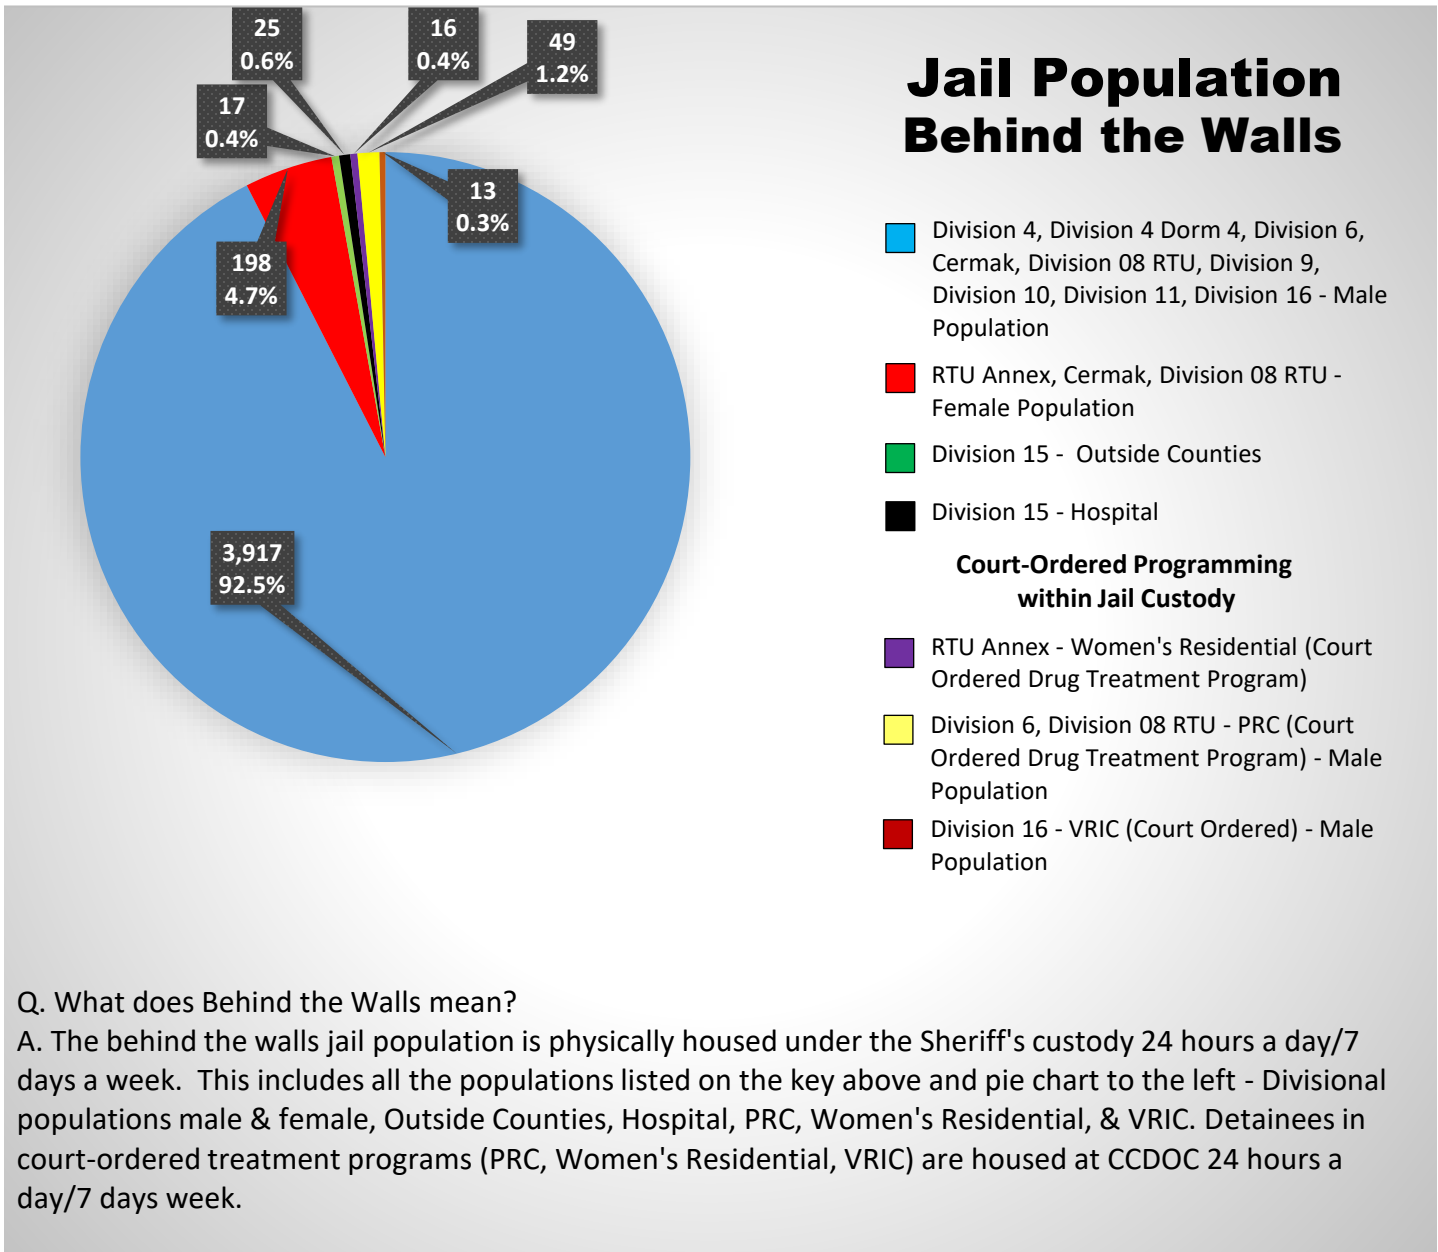

## Sheriff's Daily Report 4/20/2020

Under the Custody of the Sheriff	
<b>TOTAL MALE AND FEMALE</b>	<b>7,190</b>
Jail Population	4,235
Community Corrections	2,955

## Sheriff's Daily Report

4/20/2020

### CCSO Population Demographics