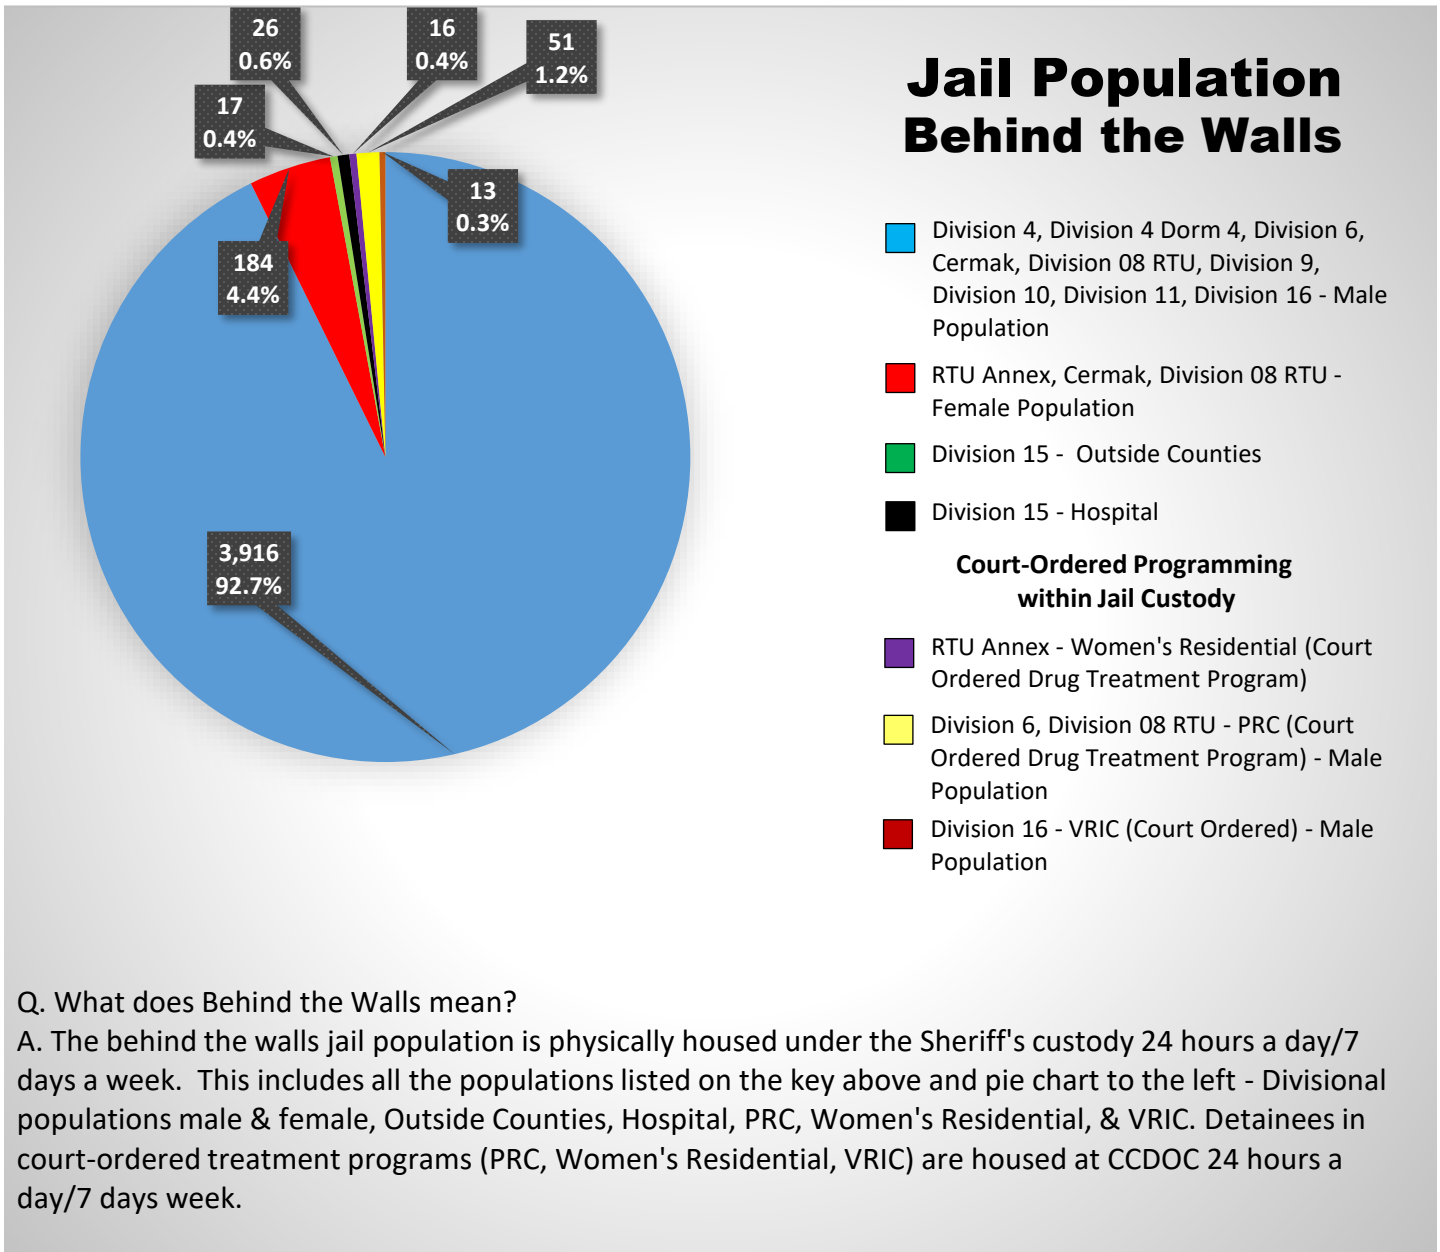

Sheriff's Daily Report 4/19/2020

Under the Custody of the Sheriff	
TOTAL MALE AND FEMALE	7,169
Jail Population	4,223
Community Corrections	2,946

Sheriff's Daily Report
4/19/2020

CCSO Population Demographics