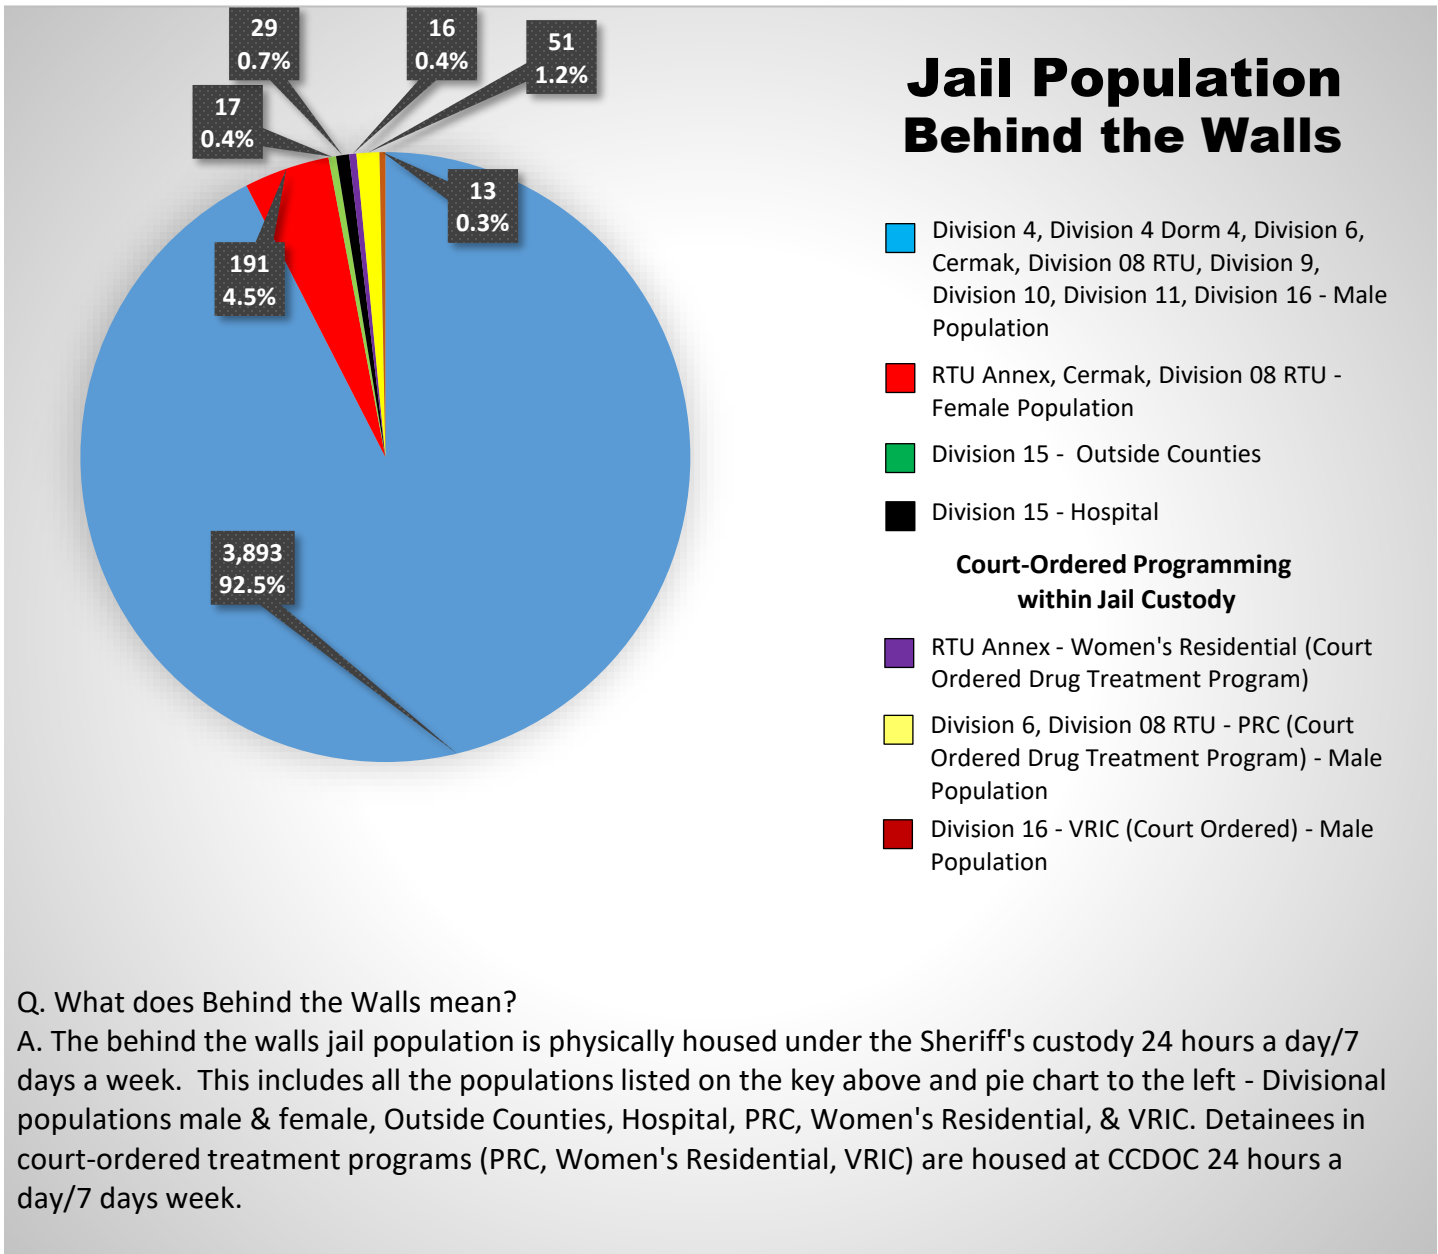

Sheriff's Daily Report 4/18/2020

Under the Custody of the Sheriff	
TOTAL MALE AND FEMALE	7,138
Jail Population	4,210
Community Corrections	2,928

Sheriff's Daily Report

4/18/2020

CCSO Population Demographics