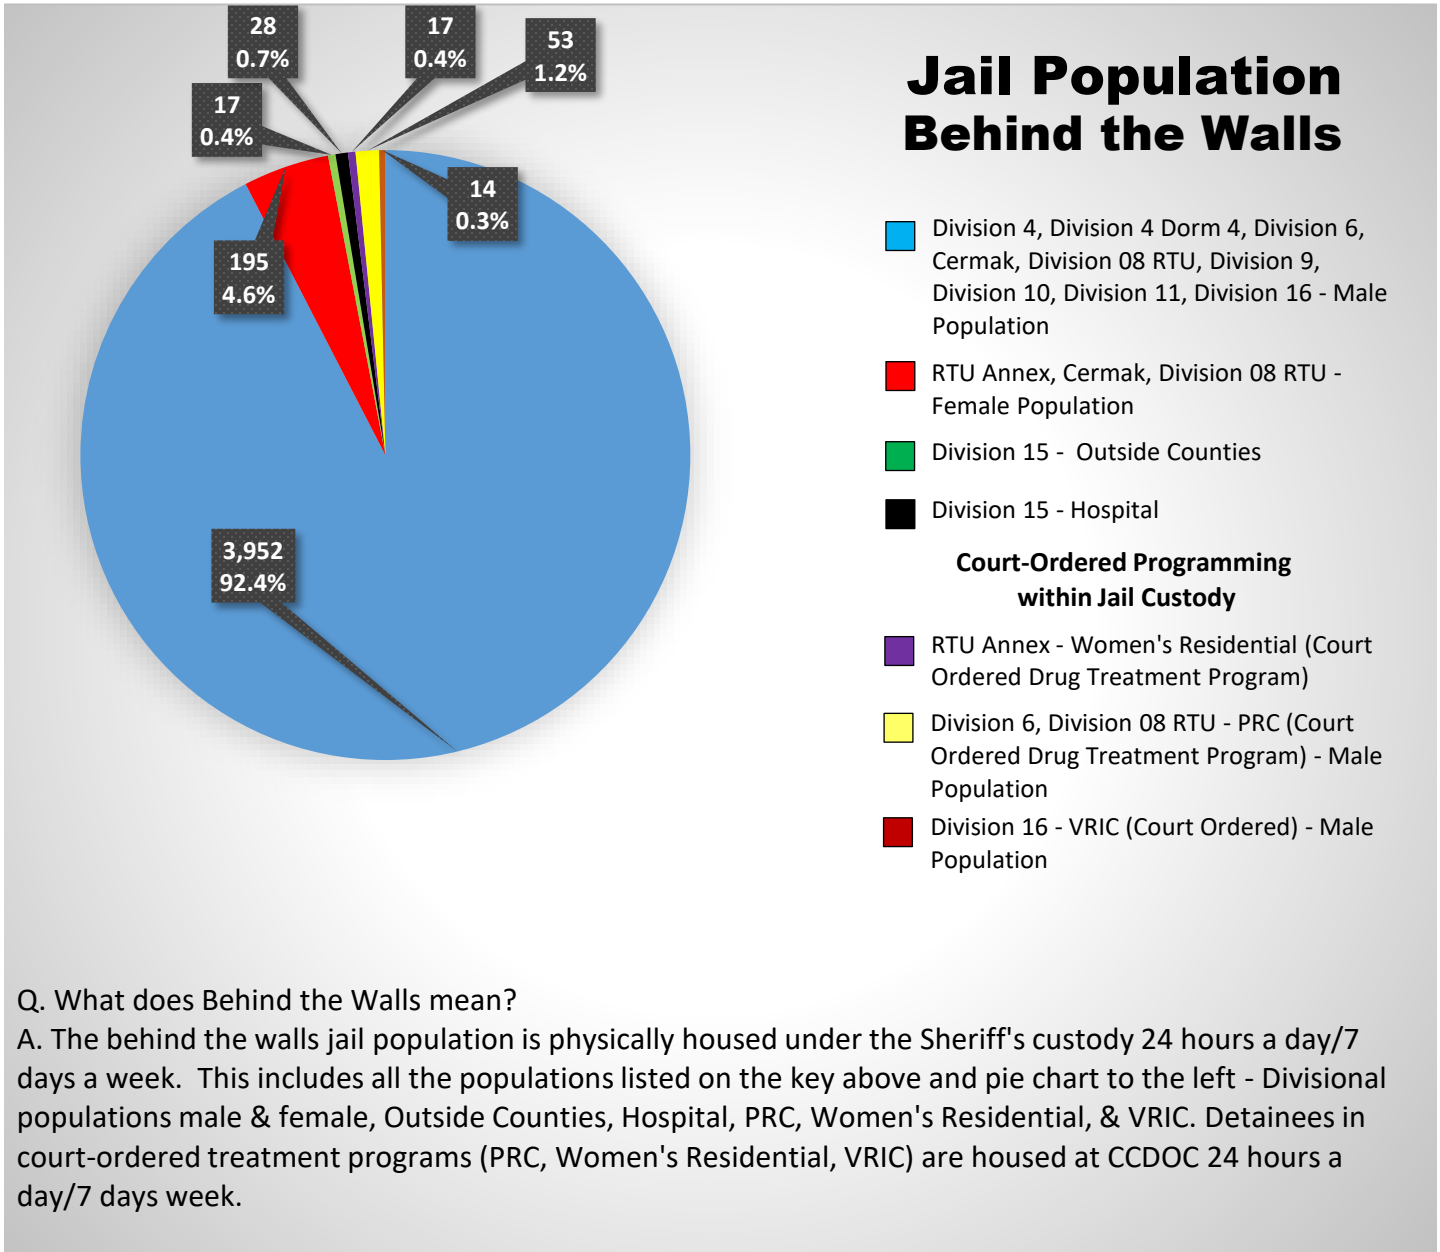

Sheriff's Daily Report 4/16/2020

Under the Custody of the Sheriff	
TOTAL MALE AND FEMALE	7,146
Jail Population	4,276
Community Corrections	2,870

Sheriff's Daily Report

4/16/2020

CCSO Population Demographics