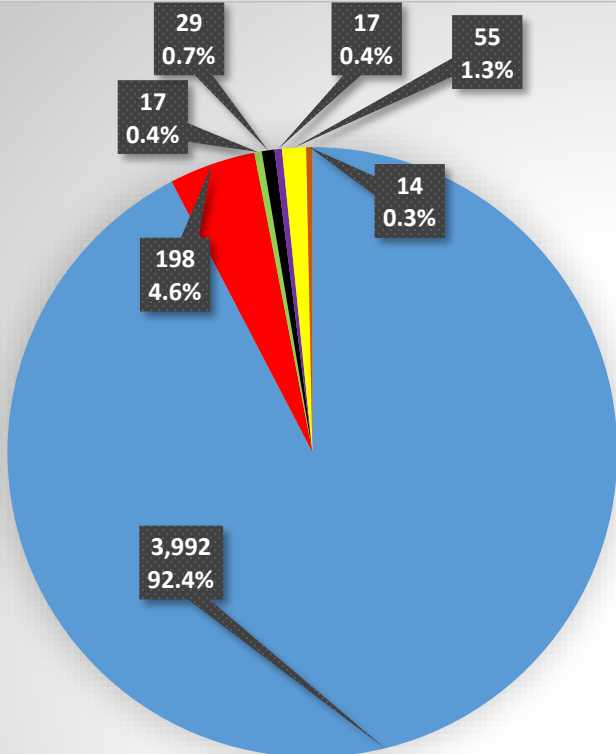

Sheriff's Daily Report 4/15/2020

Under the Custody of the Sheriff	
TOTAL MALE AND FEMALE	7,168
Jail Population	4,322
Community Corrections	2,846

Jail Population Behind the Walls

- Division 4, Division 4 Dorm 4, Division 6, Cermak, Division 08 RTU, Division 9, Division 10, Division 11, Division 16 - Male Population
 - RTU Annex, Cermak, Division 08 RTU - Female Population
 - Division 15 - Outside Counties
 - Division 15 - Hospital
- Court-Ordered Programming within Jail Custody**
- RTU Annex - Women's Residential (Court Ordered Drug Treatment Program)
 - Division 6, Division 08 RTU - PRC (Court Ordered Drug Treatment Program) - Male Population
 - Division 16 - VRIC (Court Ordered) - Male Population

Q. What does Behind the Walls mean?

A. The behind the walls jail population is physically housed under the Sheriff's custody 24 hours a day/7 days a week. This includes all the populations listed on the key above and pie chart to the left - Divisional populations male & female, Outside Counties, Hospital, PRC, Women's Residential, & VRIC. Detainees in court-ordered treatment programs (PRC, Women's Residential, VRIC) are housed at CCDOC 24 hours a day/7 days week.