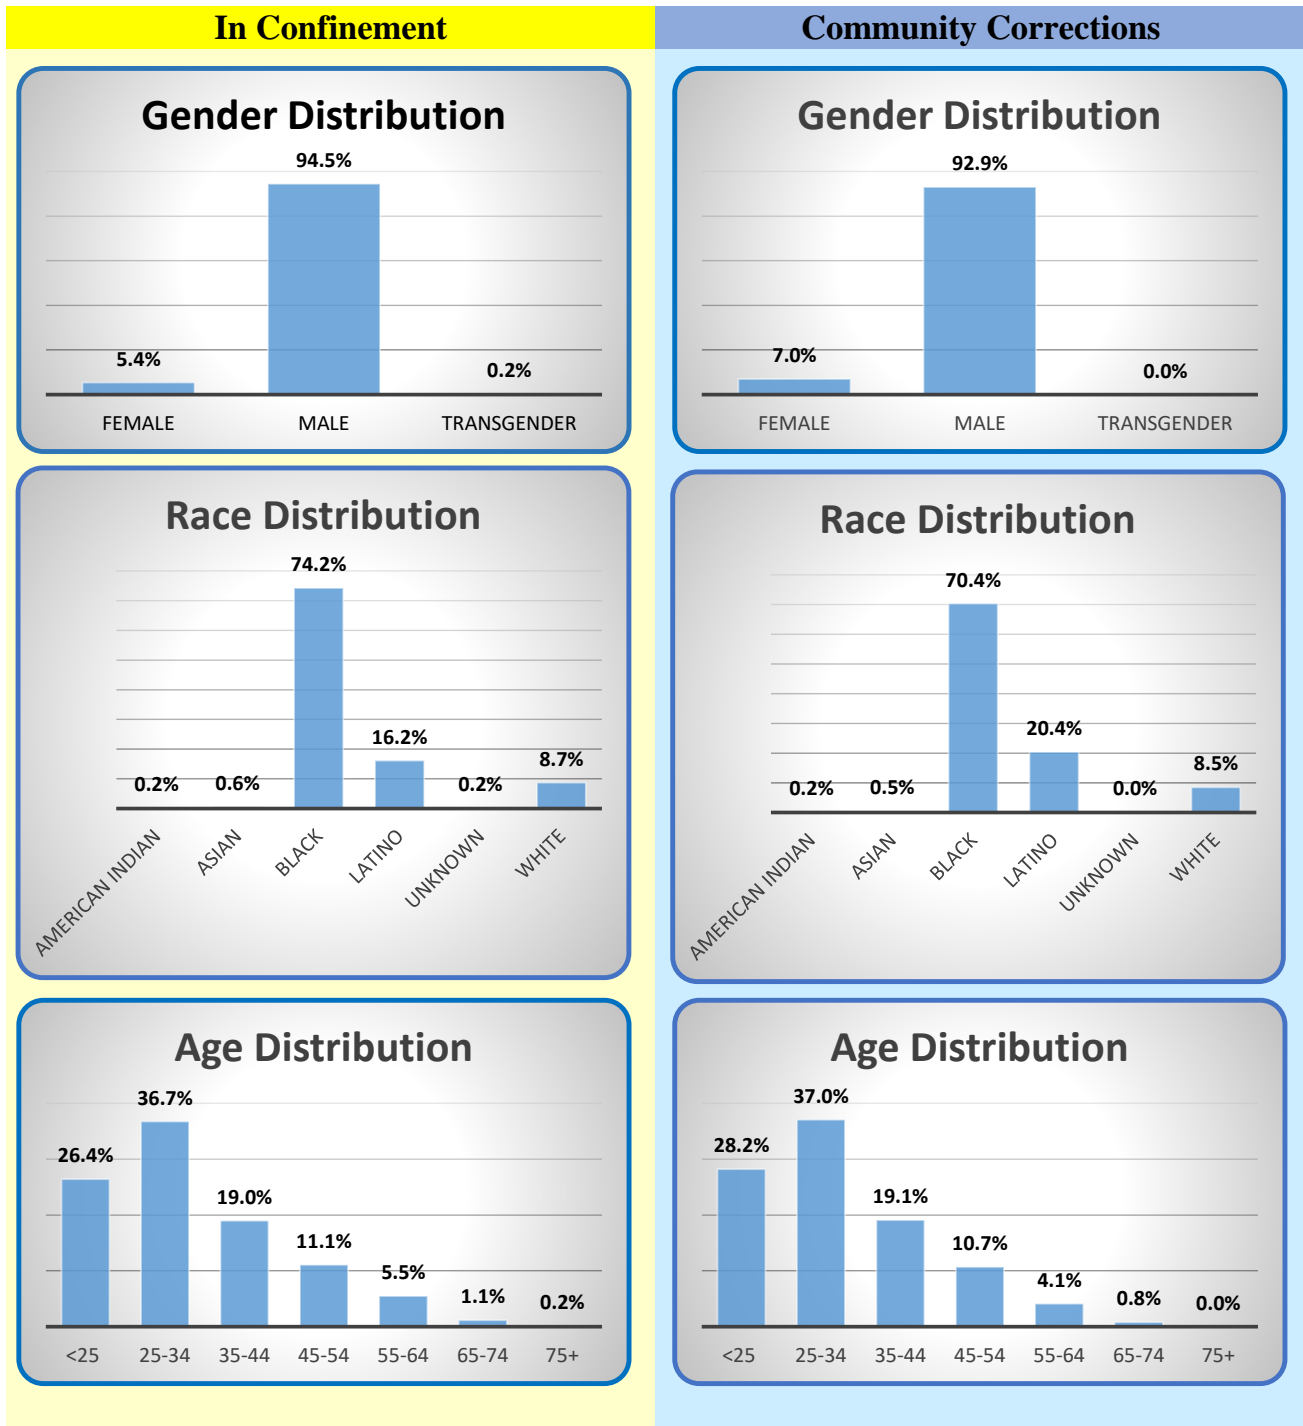

Sheriff's Daily Report

4/7/2020

CCSO Population Demographics

Sheriff's Daily Report 4/7/2020

Under the Custody of the Sheriff	
TOTAL MALE AND FEMALE	7,203
Jail Population	4,547
Community Corrections	2,656