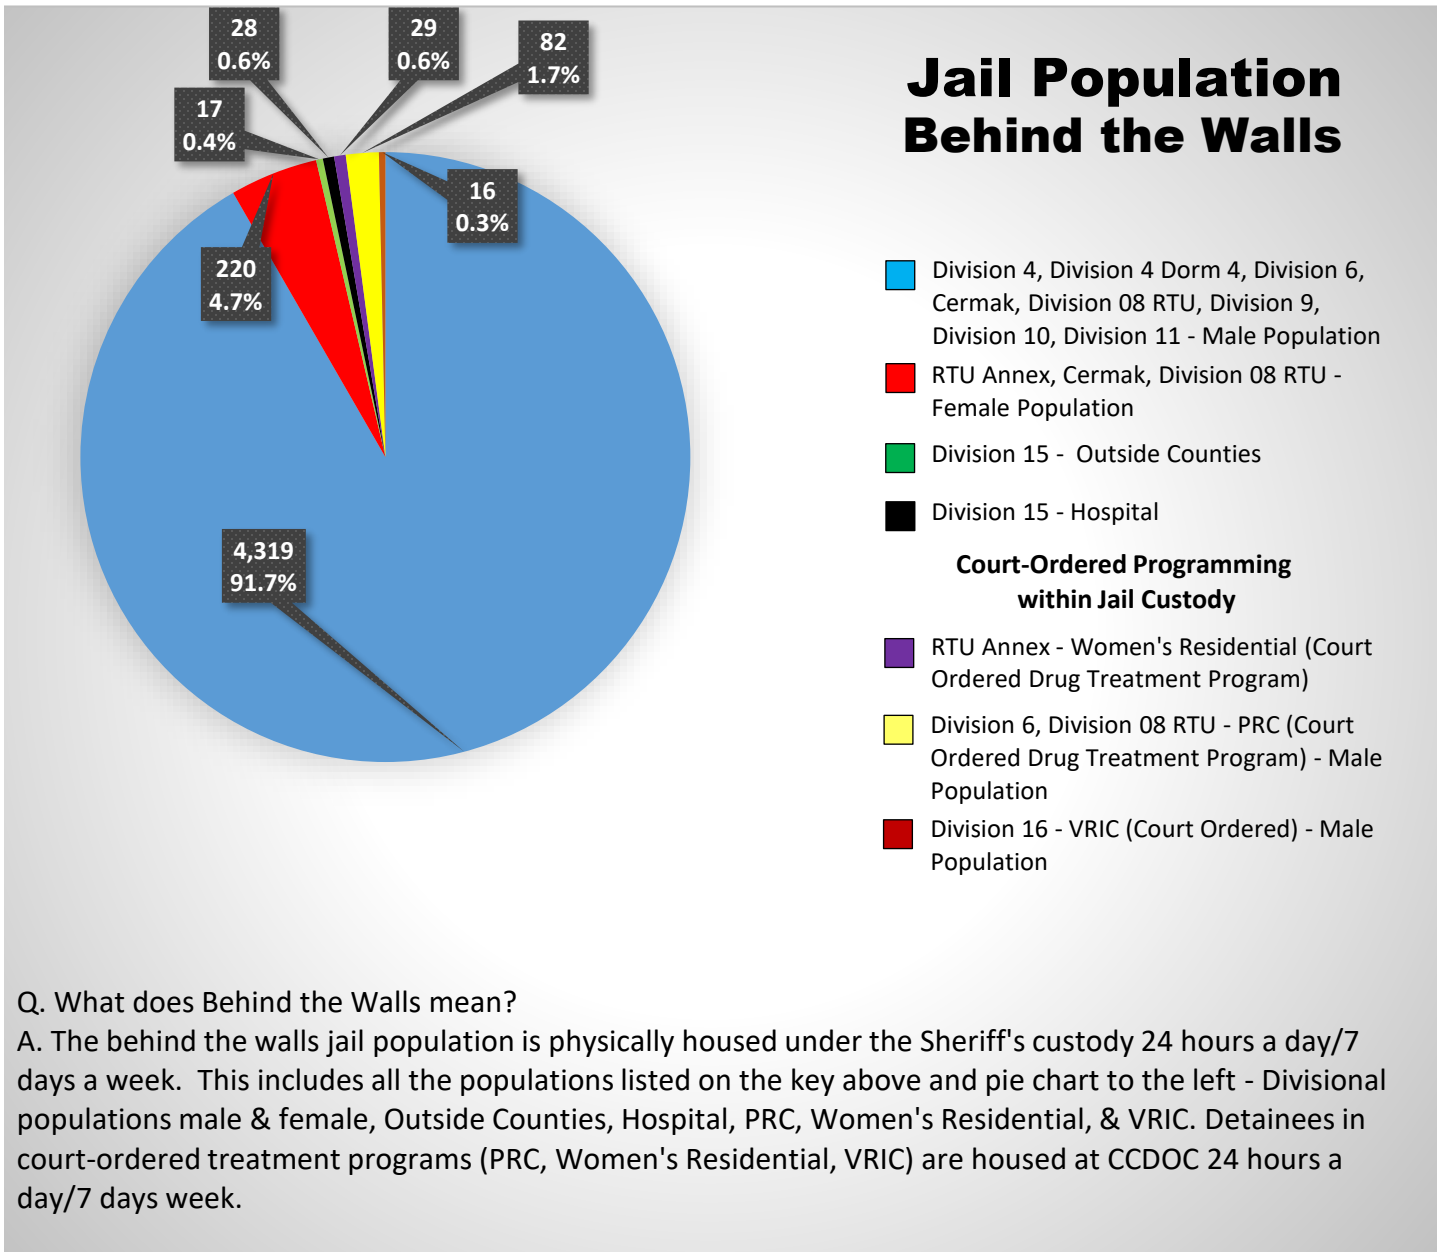

Sheriff's Daily Report 4/2/2020

Under the Custody of the Sheriff	
TOTAL MALE AND FEMALE	7,301
Jail Population	4,711
Community Corrections	2,590

Sheriff's Daily Report

4/2/2020

CCSO Population Demographics