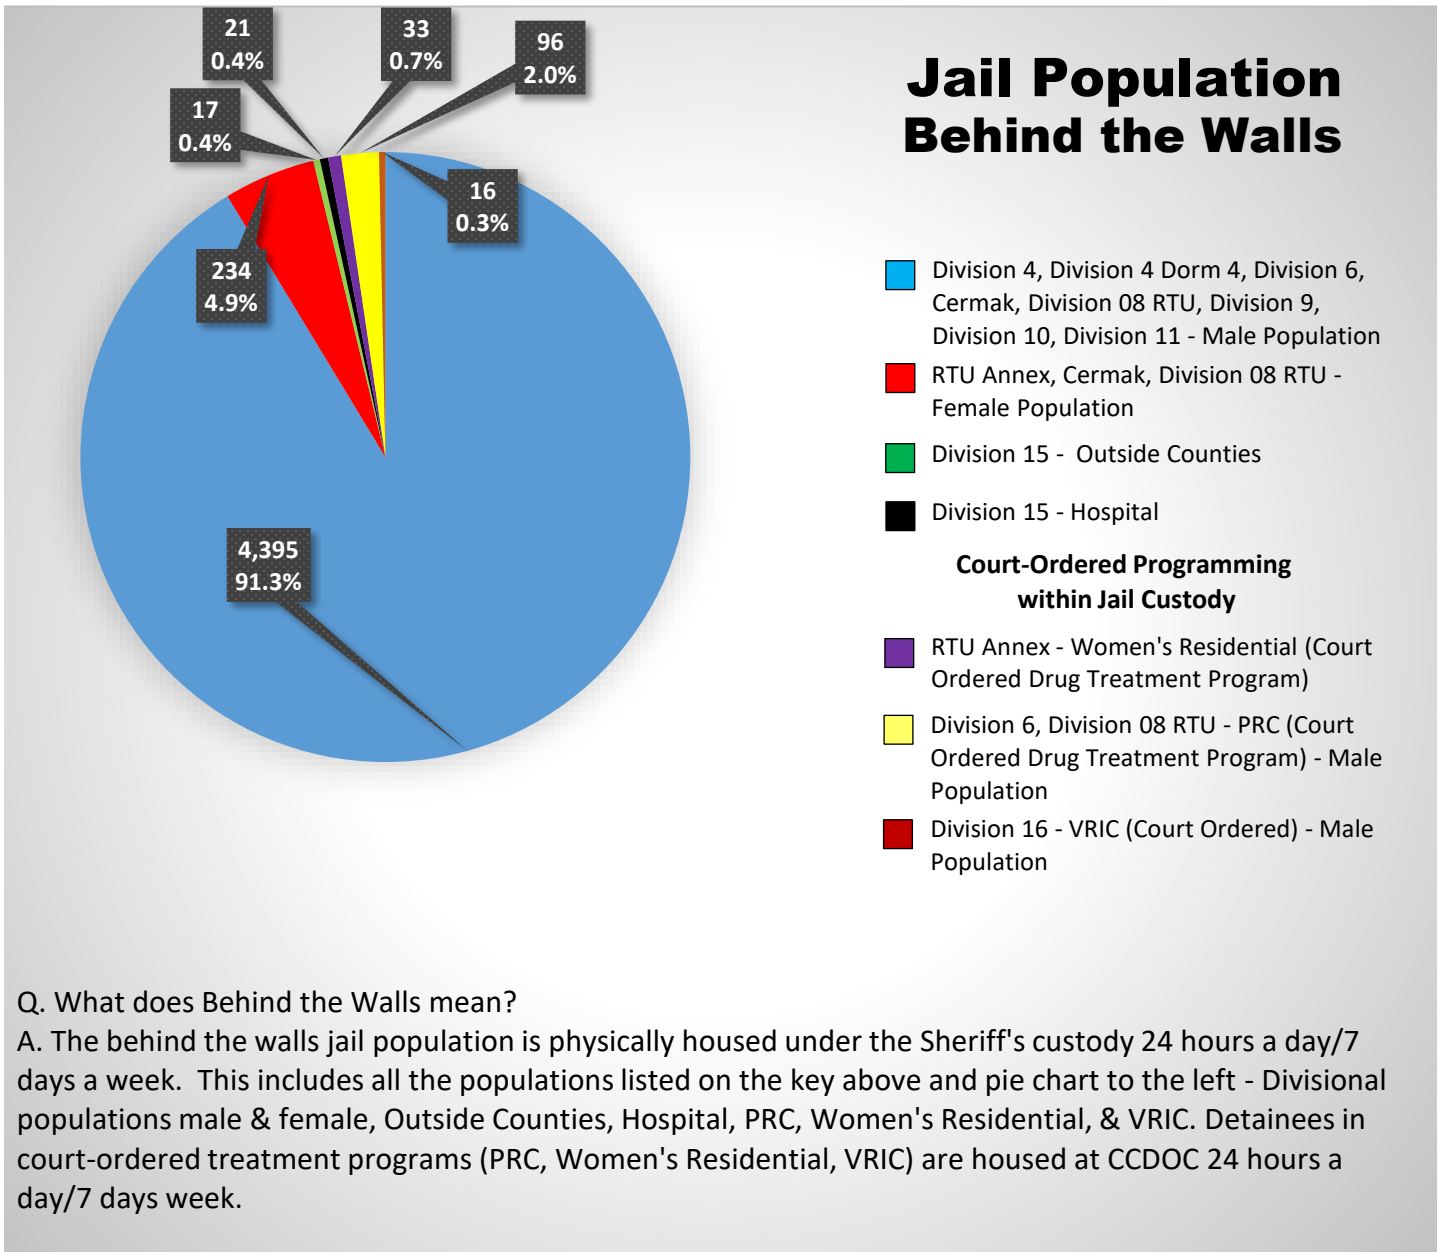

Sheriff's Daily Report 3/30/2020

| Under the Custody of the Sheriff | |
|----------------------------------|--------------|
| TOTAL MALE AND FEMALE | 7,406 |
| Jail Population | 4,812 |
| Community Corrections | 2,594 |

Sheriff's Daily Report

3/30/2020

CCSO Population Demographics