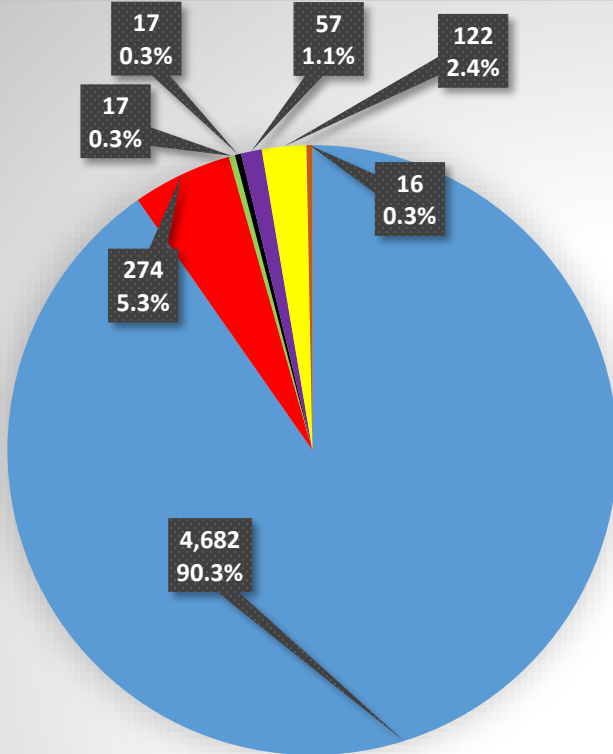

Sheriff's Daily Report  
3/26/2020

Under the Custody of the Sheriff	
<b>TOTAL MALE AND FEMALE</b>	<b>7,651</b>
Jail Population	5,185
Community Corrections	2,466

## Jail Population Behind the Walls

- Division 4, Division 4 Dorm 4, Division 6, Cermak, Division 08 RTU, Division 9, Division 10, Division 11 - Male Population
  - RTU Annex, Cermak, Division 08 RTU - Female Population
  - Division 15 - Outside Counties
  - Division 15 - Hospital
- Court-Ordered Programming within Jail Custody**
- RTU Annex - Women's Residential (Court Ordered Drug Treatment Program)
  - Division 6, Division 08 RTU - PRC (Court Ordered Drug Treatment Program) - Male Population
  - Division 16 - VRIC (Court Ordered) - Male Population

Q. What does Behind the Walls mean?

A. The behind the walls jail population is physically housed under the Sheriff's custody 24 hours a day/7 days a week. This includes all the populations listed on the key above and pie chart to the left - Divisional populations male & female, Outside Counties, Hospital, PRC, Women's Residential, & VRIC. Detainees in court-ordered treatment programs (PRC, Women's Residential, VRIC) are housed at CDOC 24 hours a day/7 days week.