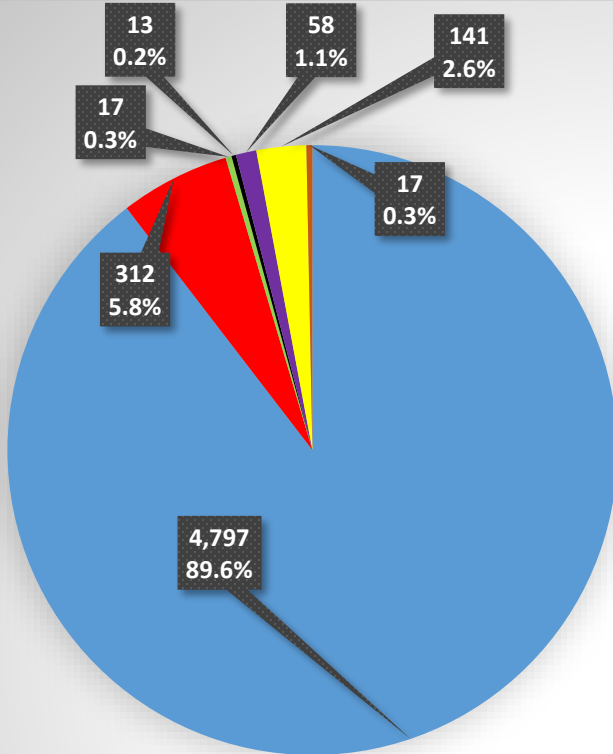

## Sheriff's Daily Report 3/24/2020

Under the Custody of the Sheriff	
<b>TOTAL MALE AND FEMALE</b>	<b>7,805</b>
Jail Population	5,355
Community Corrections	2,450

### Jail Population Behind the Walls

- Division 4, Division 4 Dorm 4, Division 6, Cermak, Division 08 RTU, Division 9, Division 10, Division 11 - Male Population
- RTU Annex, Cermak, Division 08 RTU - Female Population
- Division 15 - Outside Counties
- Division 15 - Hospital

#### Court-Ordered Programming within Jail Custody

- RTU Annex - Women's Residential (Court Ordered Drug Treatment Program)
- Division 6, Division 08 RTU - PRC (Court Ordered Drug Treatment Program) - Male Population
- Division 16 - VRIC (Court Ordered) - Male Population

Q. What does Behind the Walls mean?

A. The behind the walls jail population is physically housed under the Sheriff's custody 24 hours a day/7 days a week. This includes all the populations listed on the key above and pie chart to the left - Divisional populations male & female, Outside Counties, Hospital, PRC, Women's Residential, & VRIC. Detainees in court-ordered treatment programs (PRC, Women's Residential, VRIC) are housed at CDOC 24 hours a day/7 days week.