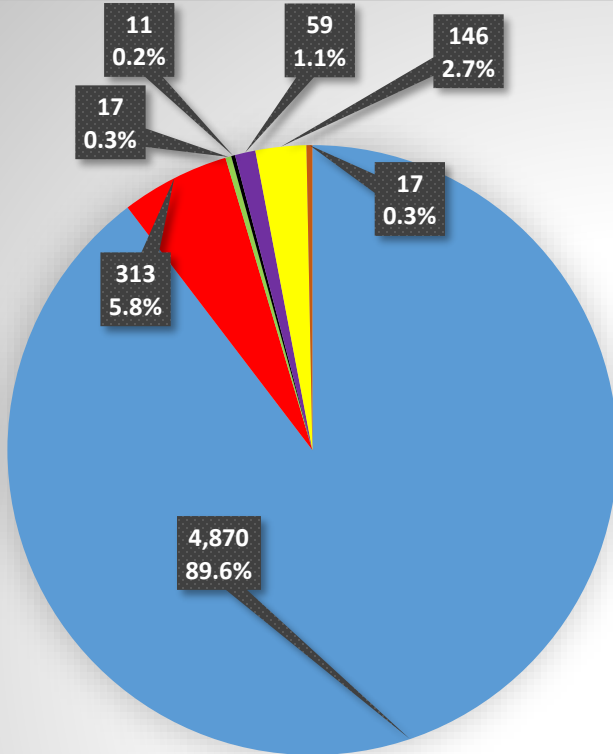

Sheriff's Daily Report
3/21/2020

Under the Custody of the Sheriff	
TOTAL MALE AND FEMALE	7,891
Jail Population	5,433
Community Corrections	2,458

Jail Population Behind the Walls

- Division 4, Division 4 Dorm 4, Division 6, Cermak, Division 08 RTU, Division 9, Division 10, Division 11 - Male Population
 - RTU Annex, Cermak, Division 08 RTU - Female Population
 - Division 15 - Outside Counties
 - Division 15 - Hospital
- Court-Ordered Programming within Jail Custody**
- RTU Annex - Women's Residential (Court Ordered Drug Treatment Program)
 - Division 6, Division 08 RTU - PRC (Court Ordered Drug Treatment Program) - Male Population
 - Division 16 - VRIC (Court Ordered) - Male Population

Q. What does Behind the Walls mean?

A. The behind the walls jail population is physically housed under the Sheriff's custody 24 hours a day/7 days a week. This includes all the populations listed on the key above and pie chart to the left - Divisional populations male & female, Outside Counties, Hospital, PRC, Women's Residential, & VRIC. Detainees in court-ordered treatment programs (PRC, Women's Residential, VRIC) are housed at CCDOC 24 hours a day/7 days week.