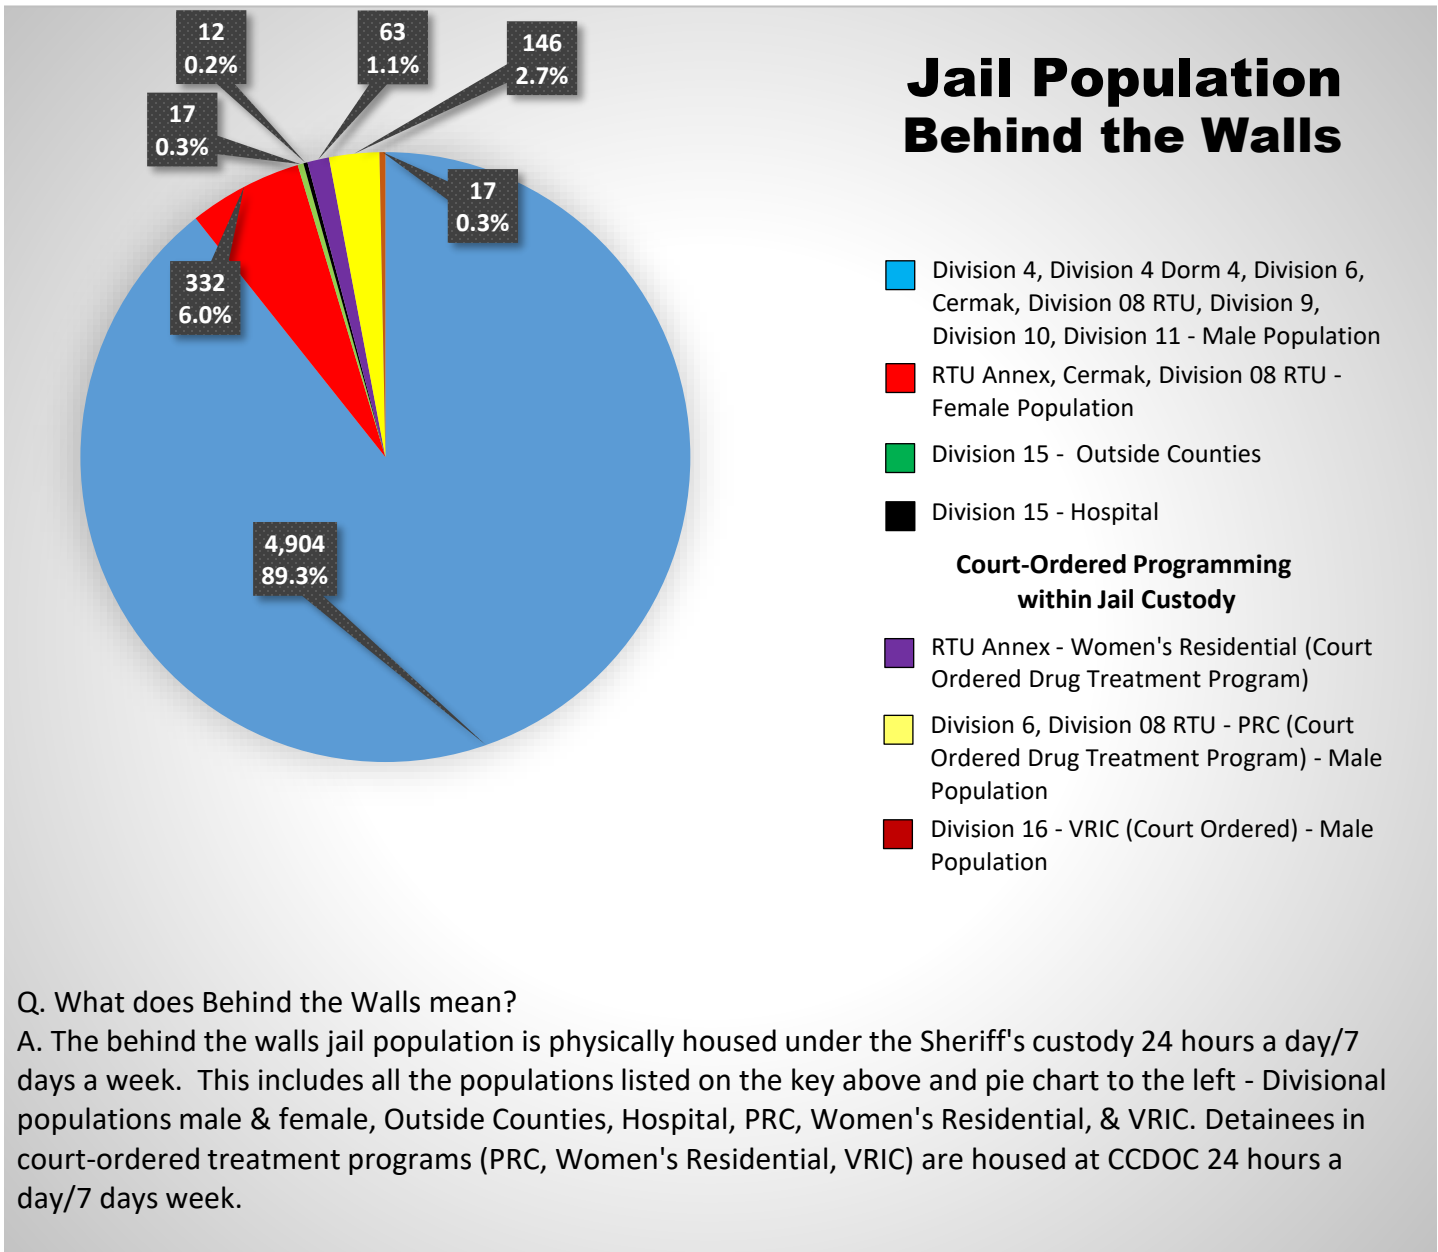

Sheriff's Daily Report 3/20/2020

Under the Custody of the Sheriff	
TOTAL MALE AND FEMALE	7,945
Jail Population	5,491
Community Corrections	2,454

Sheriff's Daily Report

3/20/2020

CCSO Population Demographics