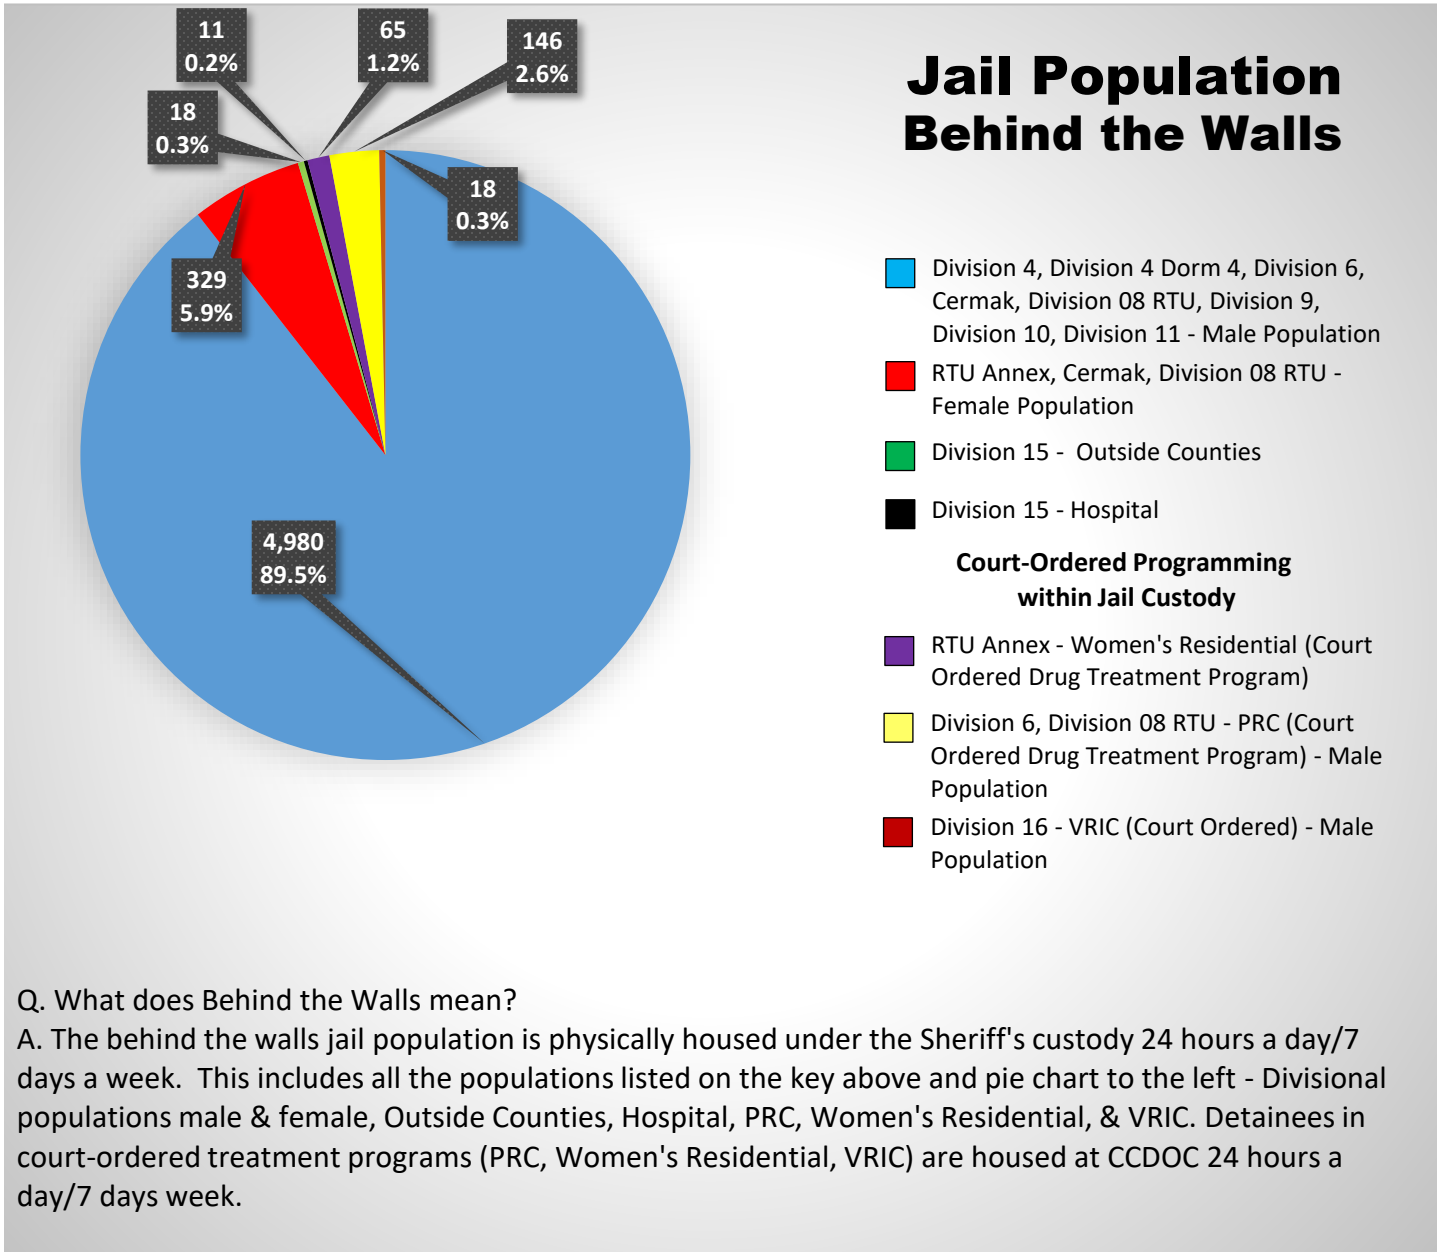

Sheriff's Daily Report 3/19/2020

Under the Custody of the Sheriff	
TOTAL MALE AND FEMALE	8,017
Jail Population	5,567
Community Corrections	2,450

Sheriff's Daily Report
3/19/2020

CCSO Population Demographics