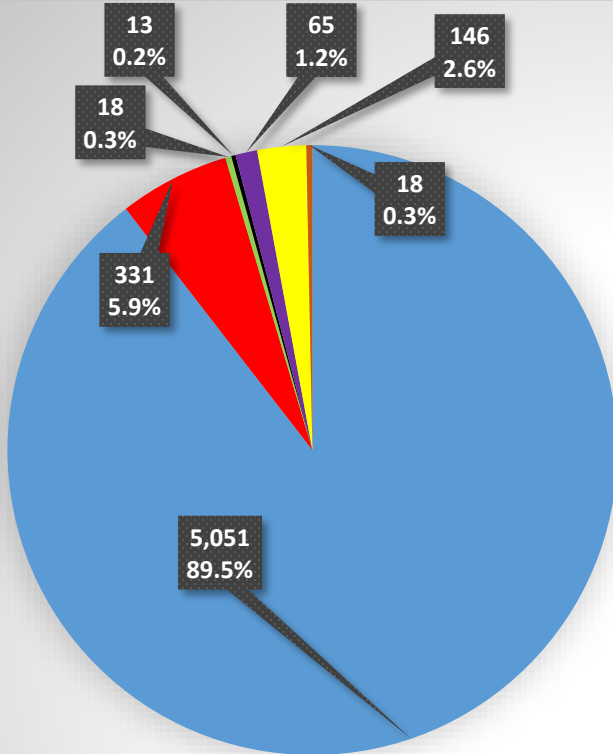

**Sheriff's Daily Report**  
**3/15/2020**

Under the Custody of the Sheriff	
<b>TOTAL MALE AND FEMALE</b>	<b>8,064</b>
Jail Population	5,642
Community Corrections	2,422

## Jail Population Behind the Walls

- Division 4, Division 4 Dorm 4, Division 6, Cermak, Division 08 RTU, Division 9, Division 10, Division 11 - Male Population
  - RTU Annex, Cermak, Division 08 RTU - Female Population
  - Division 15 - Outside Counties
  - Division 15 - Hospital
- Court-Ordered Programming within Jail Custody**
- RTU Annex - Women's Residential (Court Ordered Drug Treatment Program)
  - Division 6, Division 08 RTU - PRC (Court Ordered Drug Treatment Program) - Male Population
  - Division 16 - VRIC (Court Ordered) - Male Population

Q. What does Behind the Walls mean?

A. The behind the walls jail population is physically housed under the Sheriff's custody 24 hours a day/7 days a week. This includes all the populations listed on the key above and pie chart to the left - Divisional populations male & female, Outside Counties, Hospital, PRC, Women's Residential, & VRIC. Detainees in court-ordered treatment programs (PRC, Women's Residential, VRIC) are housed at CDOC 24 hours a day/7 days week.