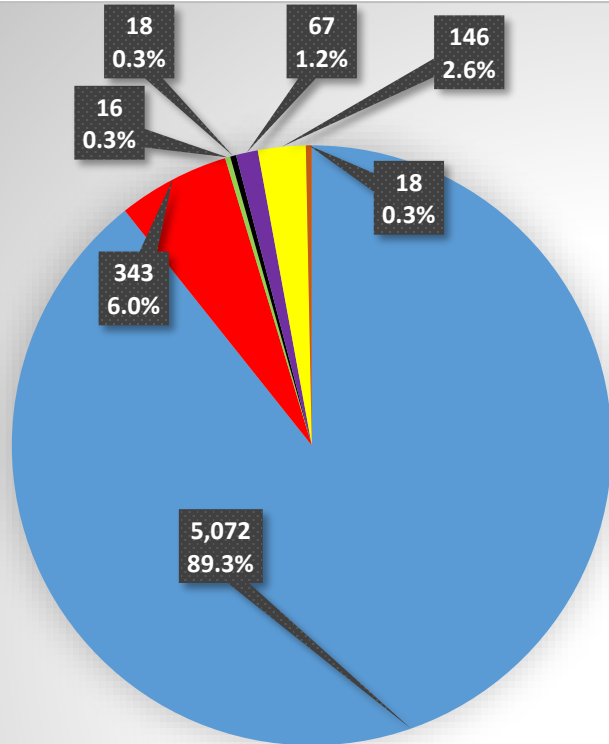

Sheriff's Daily Report 3/10/2020

Under the Custody of the Sheriff	
TOTAL MALE AND FEMALE	8,118
Jail Population	5,680
Community Corrections	2,438

Jail Population Behind the Walls

- Division 4, Division 4 Dorm 4, Division 6, Cermak, Division 08 RTU, Division 9, Division 10, Division 11 - Male Population
 - RTU Annex, Cermak, Division 08 RTU - Female Population
 - Division 15 - Outside Counties
 - Division 15 - Hospital
- Court-Ordered Programming within Jail Custody**
- RTU Annex - Women's Residential (Court Ordered Drug Treatment Program)
 - Division 6, Division 08 RTU - PRC (Court Ordered Drug Treatment Program) - Male Population
 - Division 16 - VRIC (Court Ordered) - Male Population

Q. What does Behind the Walls mean?

A. The behind the walls jail population is physically housed under the Sheriff's custody 24 hours a day/7 days a week. This includes all the populations listed on the key above and pie chart to the left - Divisional populations male & female, Outside Counties, Hospital, PRC, Women's Residential, & VRIC. Detainees in court-ordered treatment programs (PRC, Women's Residential, VRIC) are housed at CCDOC 24 hours a day/7 days week.