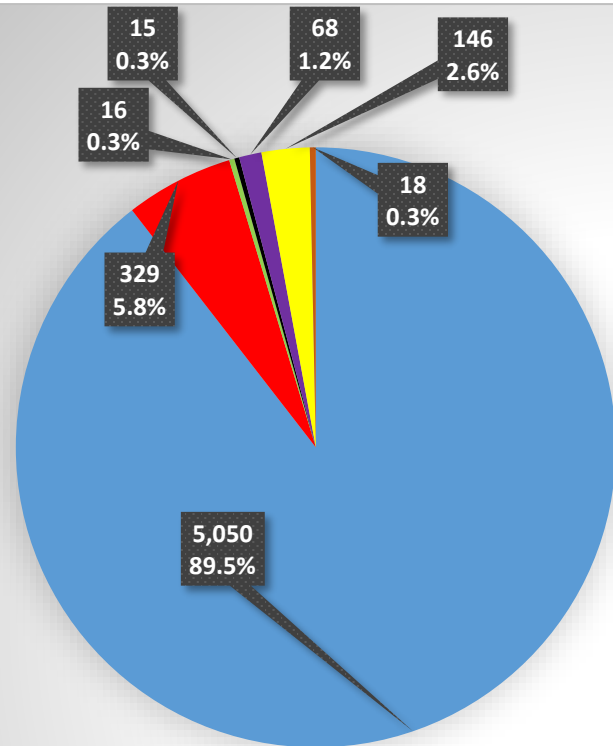

Sheriff's Daily Report
3/8/2020

Under the Custody of the Sheriff	
TOTAL MALE AND FEMALE	8,056
Jail Population	5,642
Community Corrections	2,414

Jail Population Behind the Walls

- Division 4, Division 4 Dorm 4, Division 6, Cermak, Division 08 RTU, Division 9, Division 10, Division 11 - Male Population
 - RTU Annex, Cermak, Division 08 RTU - Female Population
 - Division 15 - Outside Counties
 - Division 15 - Hospital
- Court-Ordered Programming within Jail Custody**
- RTU Annex - Women's Residential (Court Ordered Drug Treatment Program)
 - Division 6, Division 08 RTU - PRC (Court Ordered Drug Treatment Program) - Male Population
 - Division 16 - VRIC (Court Ordered) - Male Population

Q. What does Behind the Walls mean?

A. The behind the walls jail population is physically housed under the Sheriff's custody 24 hours a day/7 days a week. This includes all the populations listed on the key above and pie chart to the left - Divisional populations male & female, Outside Counties, Hospital, PRC, Women's Residential, & VRIC. Detainees in court-ordered treatment programs (PRC, Women's Residential, VRIC) are housed at CCDOC 24 hours a day/7 days week.