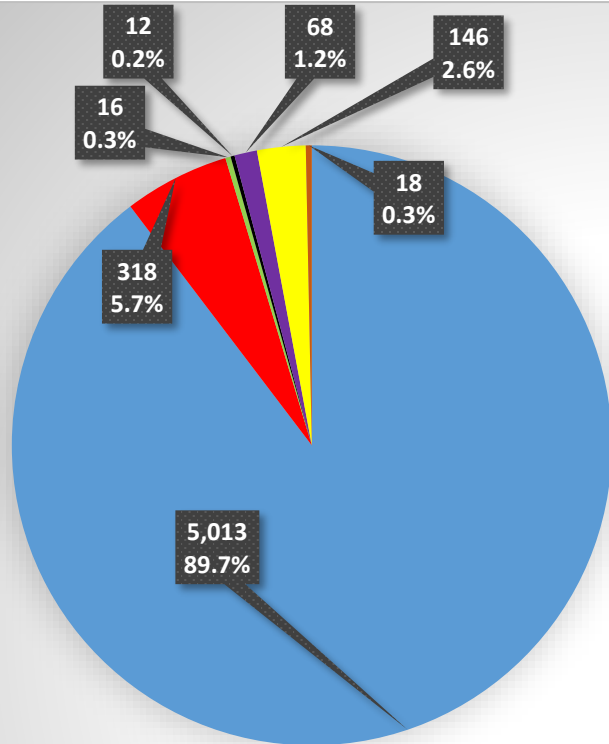

Sheriff's Daily Report
3/7/2020

Under the Custody of the Sheriff	
TOTAL MALE AND FEMALE	7,993
Jail Population	5,591
Community Corrections	2,402

Jail Population Behind the Walls

- Division 4, Division 4 Dorm 4, Division 6, Cermak, Division 08 RTU, Division 9, Division 10, Division 11 - Male Population
 - RTU Annex, Cermak, Division 08 RTU - Female Population
 - Division 15 - Outside Counties
 - Division 15 - Hospital
- Court-Ordered Programming within Jail Custody**
- RTU Annex - Women's Residential (Court Ordered Drug Treatment Program)
 - Division 6, Division 08 RTU - PRC (Court Ordered Drug Treatment Program) - Male Population
 - Division 16 - VRIC (Court Ordered) - Male Population

Q. What does Behind the Walls mean?

A. The behind the walls jail population is physically housed under the Sheriff's custody 24 hours a day/7 days a week. This includes all the populations listed on the key above and pie chart to the left - Divisional populations male & female, Outside Counties, Hospital, PRC, Women's Residential, & VRIC. Detainees in court-ordered treatment programs (PRC, Women's Residential, VRIC) are housed at CCDOC 24 hours a day/7 days week.