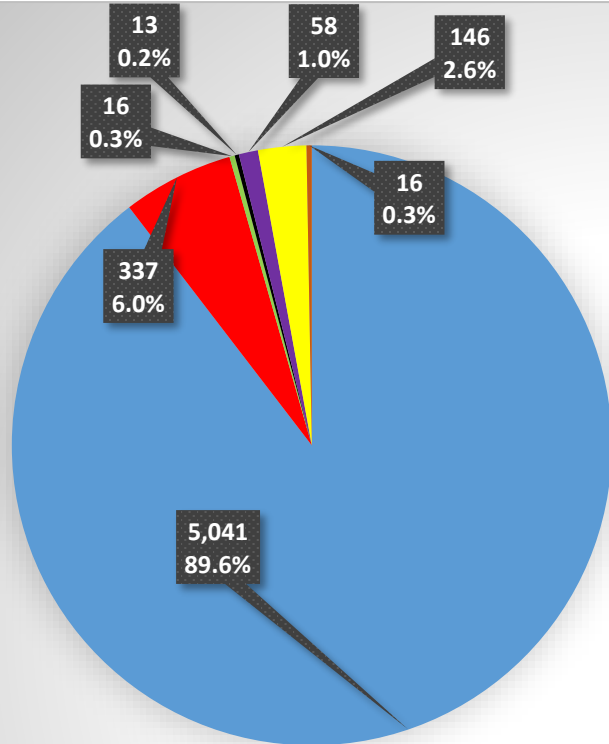

Sheriff's Daily Report
3/5/2020

Under the Custody of the Sheriff	
TOTAL MALE AND FEMALE	8,038
Jail Population	5,627
Community Corrections	2,411

Jail Population Behind the Walls

- Division 4, Division 4 Dorm 4, Division 6, Cermak, Division 08 RTU, Division 9, Division 10, Division 11 - Male Population
 - RTU Annex, Cermak, Division 08 RTU - Female Population
 - Division 15 - Outside Counties
 - Division 15 - Hospital
- Court-Ordered Programming within Jail Custody**
- RTU Annex - Women's Residential (Court Ordered Drug Treatment Program)
 - Division 6, Division 08 RTU - PRC (Court Ordered Drug Treatment Program) - Male Population
 - Division 16 - VRIC (Court Ordered) - Male Population

Q. What does Behind the Walls mean?

A. The behind the walls jail population is physically housed under the Sheriff's custody 24 hours a day/7 days a week. This includes all the populations listed on the key above and pie chart to the left - Divisional populations male & female, Outside Counties, Hospital, PRC, Women's Residential, & VRIC. Detainees in court-ordered treatment programs (PRC, Women's Residential, VRIC) are housed at CCDOC 24 hours a day/7 days week.