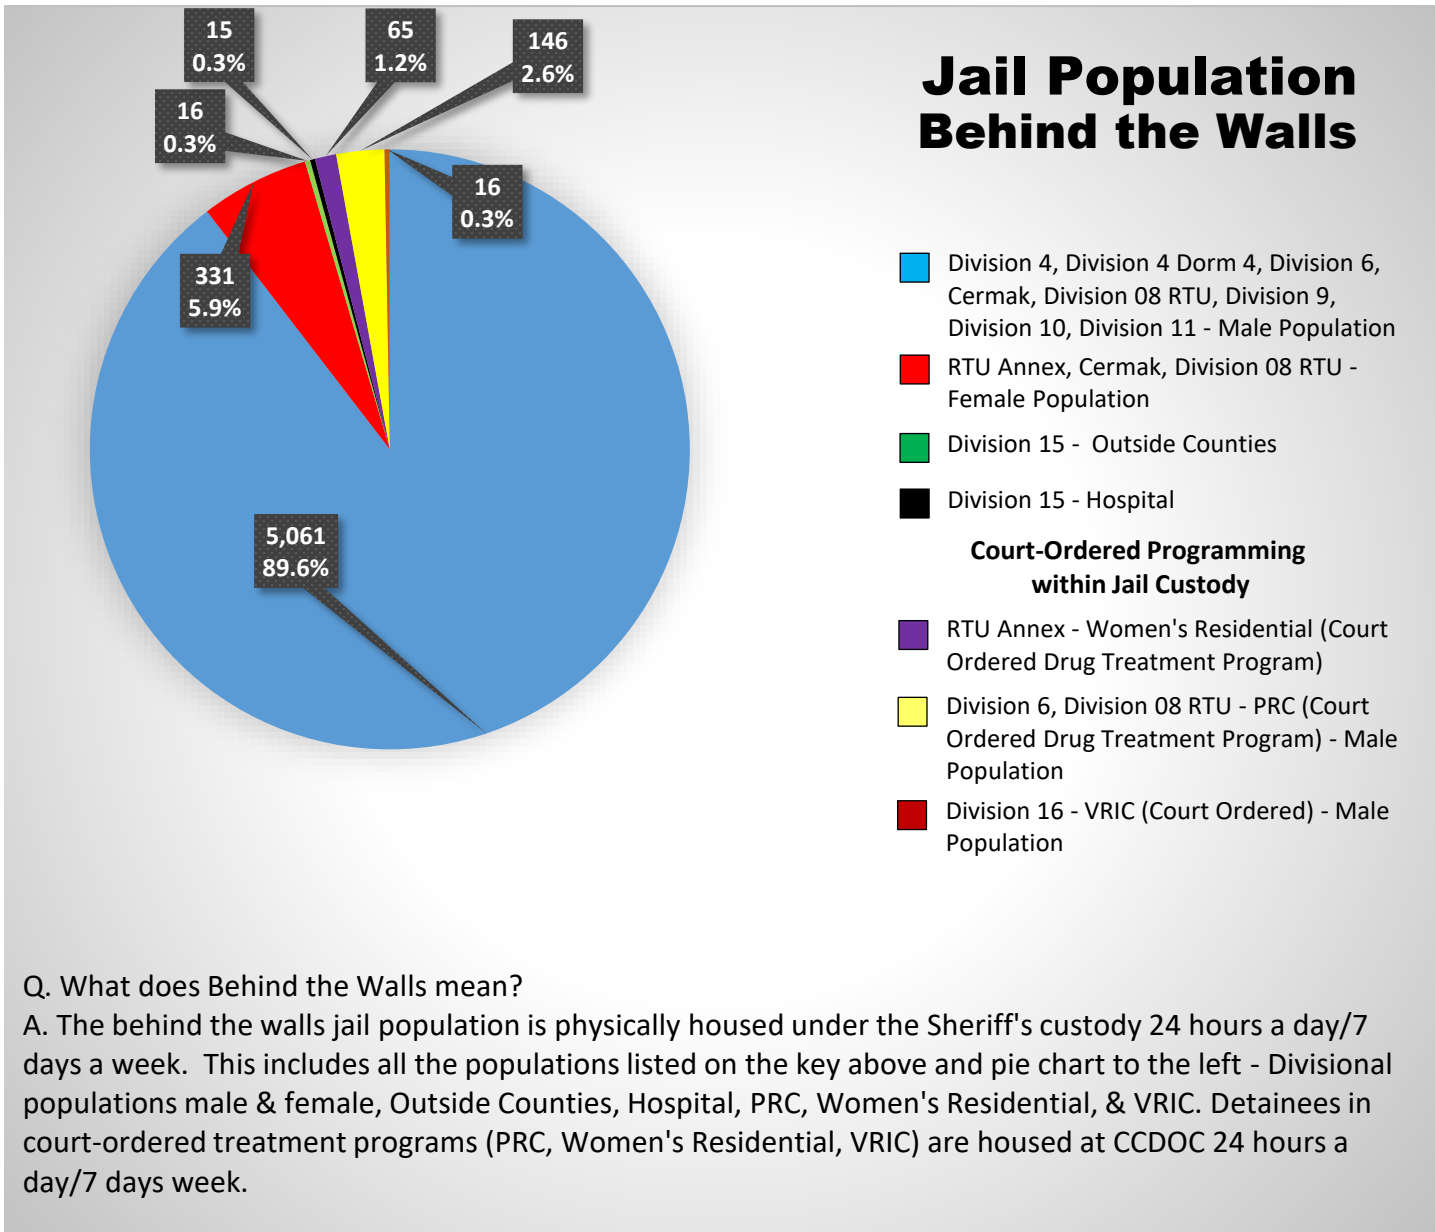

Sheriff's Daily Report 3/4/2020

Under the Custody of the Sheriff	
TOTAL MALE AND FEMALE	8,069
Jail Population	5,650
Community Corrections	2,419

Sheriff's Daily Report
3/4/2020

CCSO Population Demographics

In Confinement

Gender Distribution

Race Distribution

Age Distribution

Community Corrections

Gender Distribution

Race Distribution

Age Distribution