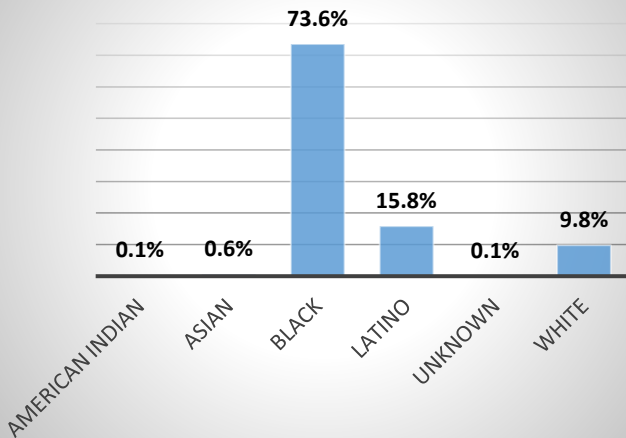

Sheriff's Daily Report 3/4/2020

Under the Custody of the Sheriff	
TOTAL MALE AND FEMALE	8,069
Jail Population	5,650
Community Corrections	2,419

Sheriff's Daily Report
3/4/2020

CCSO Population Demographics

In Confinement

Gender Distribution

Race Distribution

Age Distribution

Community Corrections

Gender Distribution

Race Distribution

Age Distribution