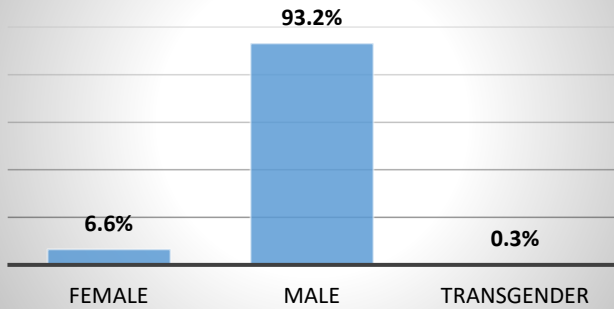

Sheriff's Daily Report 3/4/2020

Under the Custody of the Sheriff	
TOTAL MALE AND FEMALE	8,069
Jail Population	5,650
Community Corrections	2,419

Sheriff's Daily Report
3/4/2020

CCSO Population Demographics

In Confinement

Gender Distribution

Race Distribution

Age Distribution

Community Corrections

Gender Distribution

Race Distribution

Age Distribution