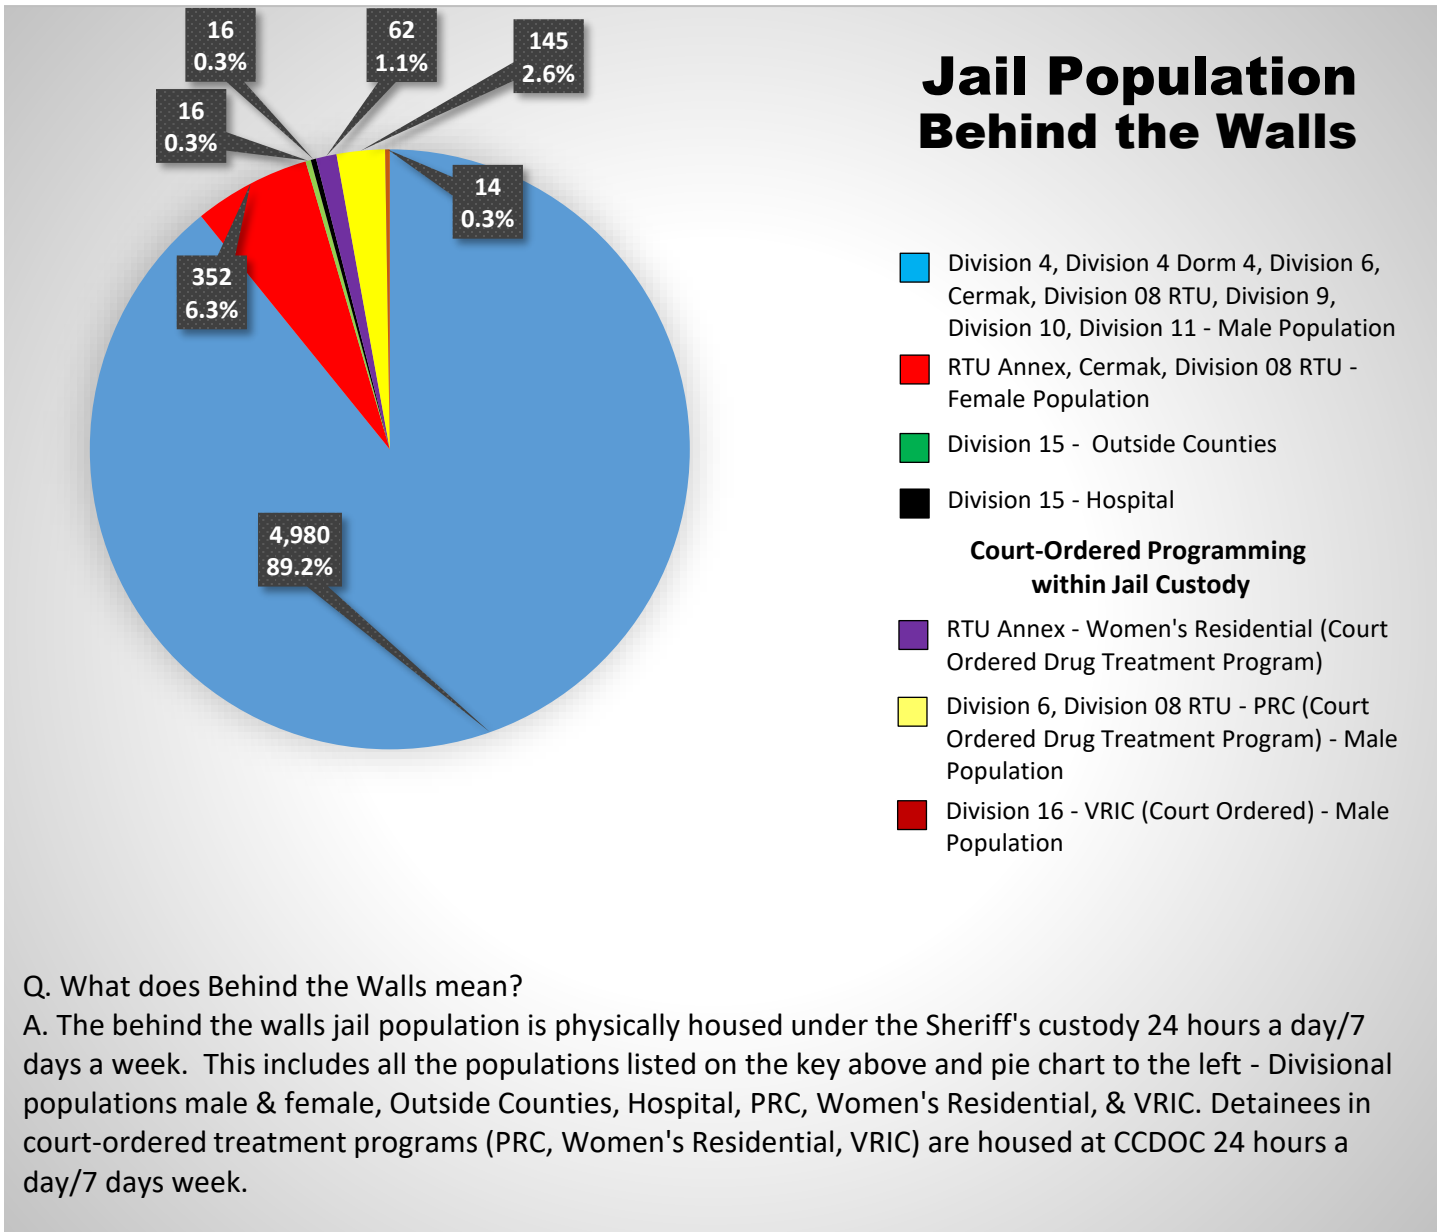

## Sheriff's Daily Report 2/27/2020

Under the Custody of the Sheriff	
<b>TOTAL MALE AND FEMALE</b>	<b>7,996</b>
Jail Population	5,585
Community Corrections	2,411

Sheriff's Daily Report  
2/27/2020

CCSO Population Demographics