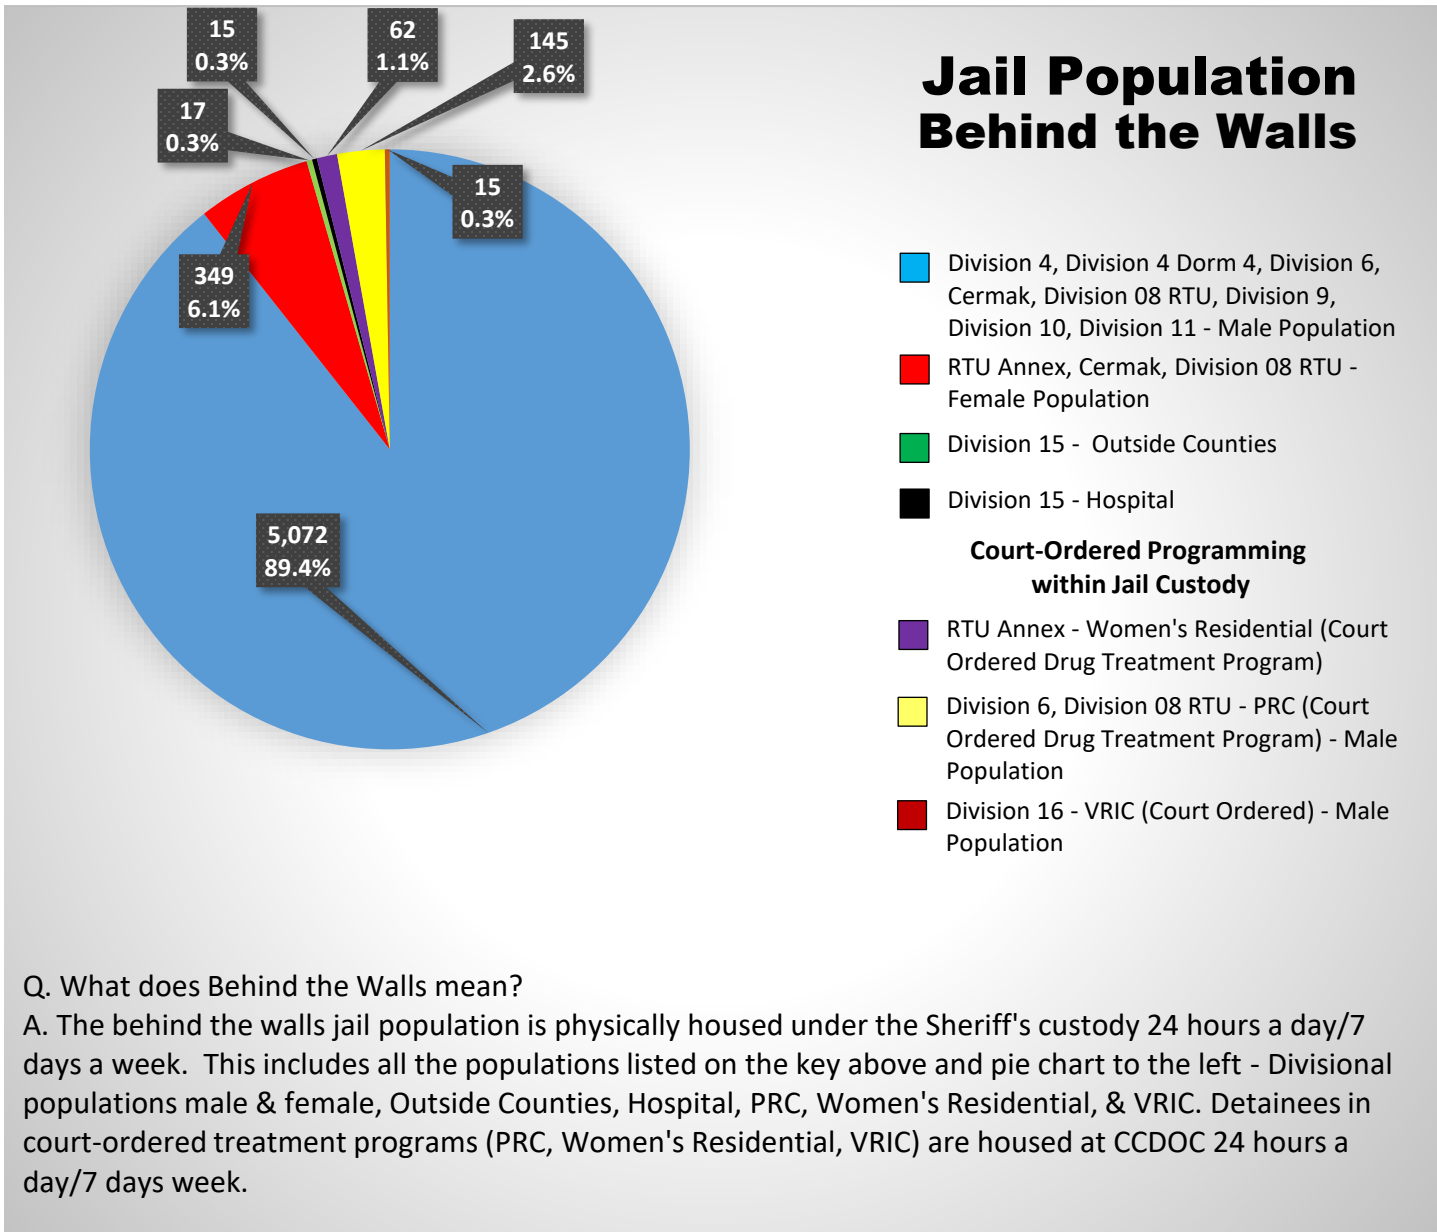

Sheriff's Daily Report 2/26/2020

| Under the Custody of the Sheriff | |
|----------------------------------|--------------|
| TOTAL MALE AND FEMALE | 8,090 |
| Jail Population | 5,675 |
| Community Corrections | 2,415 |

Sheriff's Daily Report
2/26/2020

CCSO Population Demographics