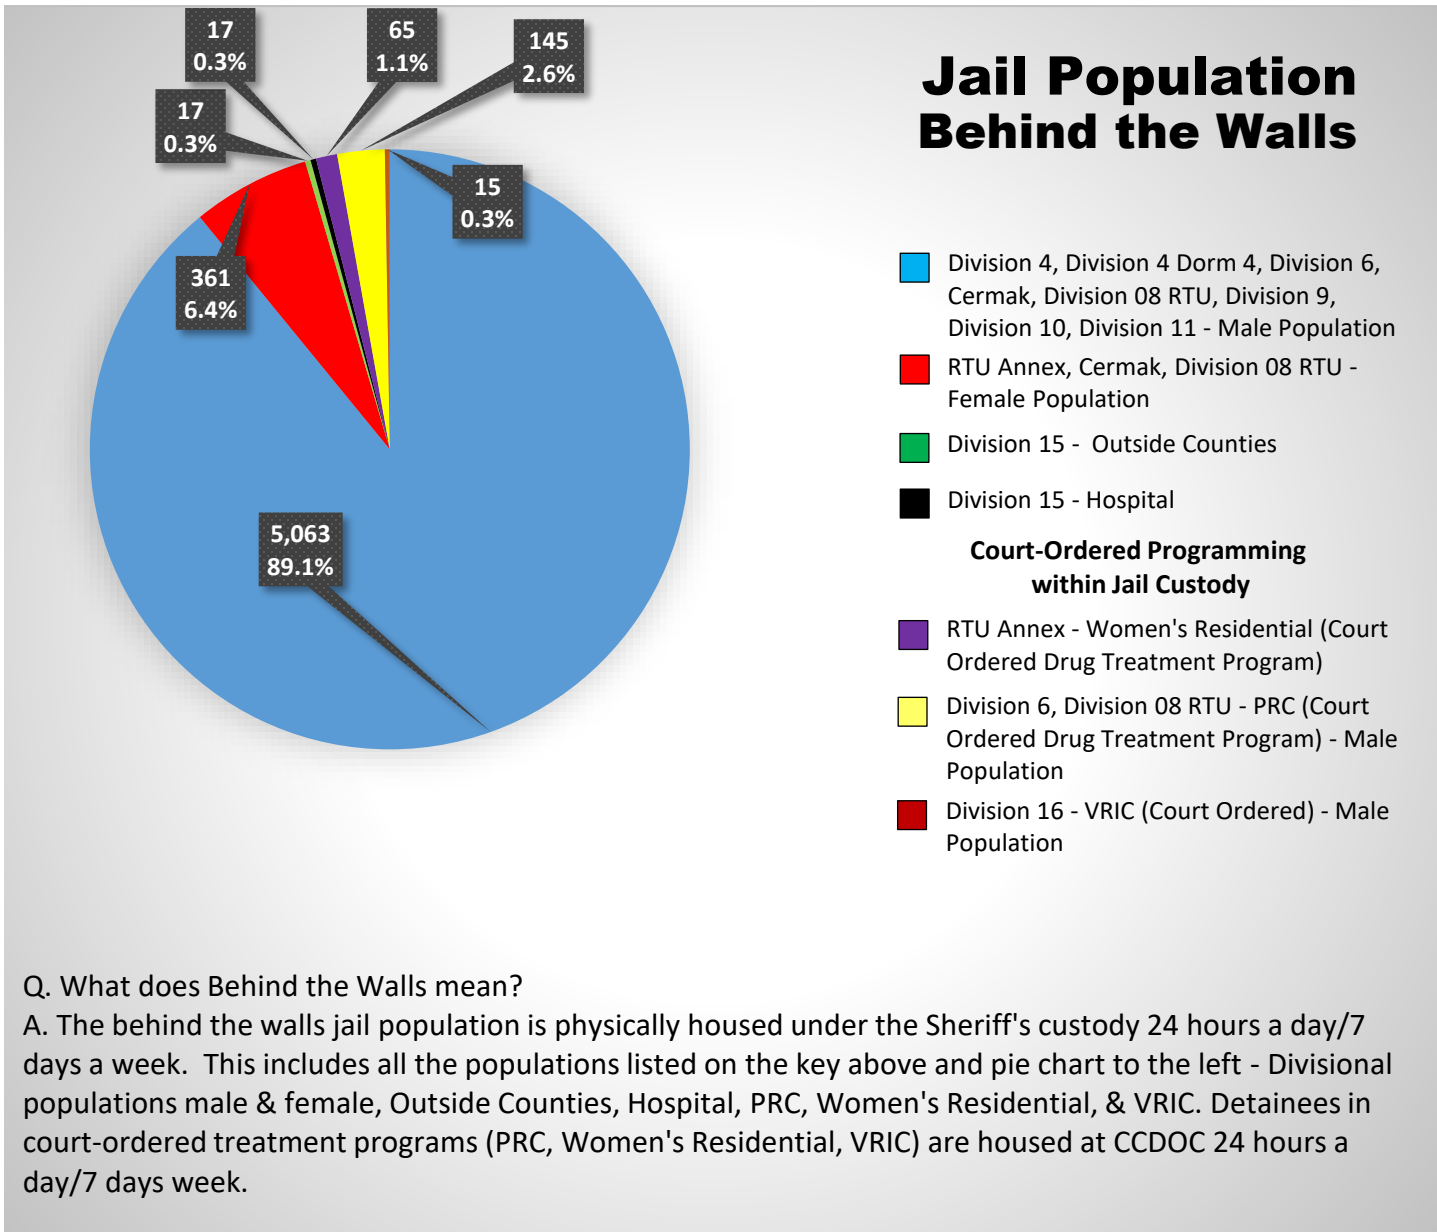

**Sheriff's Daily Report**  
2/23/2020

Under the Custody of the Sheriff	
<b>TOTAL MALE AND FEMALE</b>	<b>8,094</b>
Jail Population	5,683
Community Corrections	2,411

Sheriff's Daily Report  
2/23/2020

CCSO Population Demographics