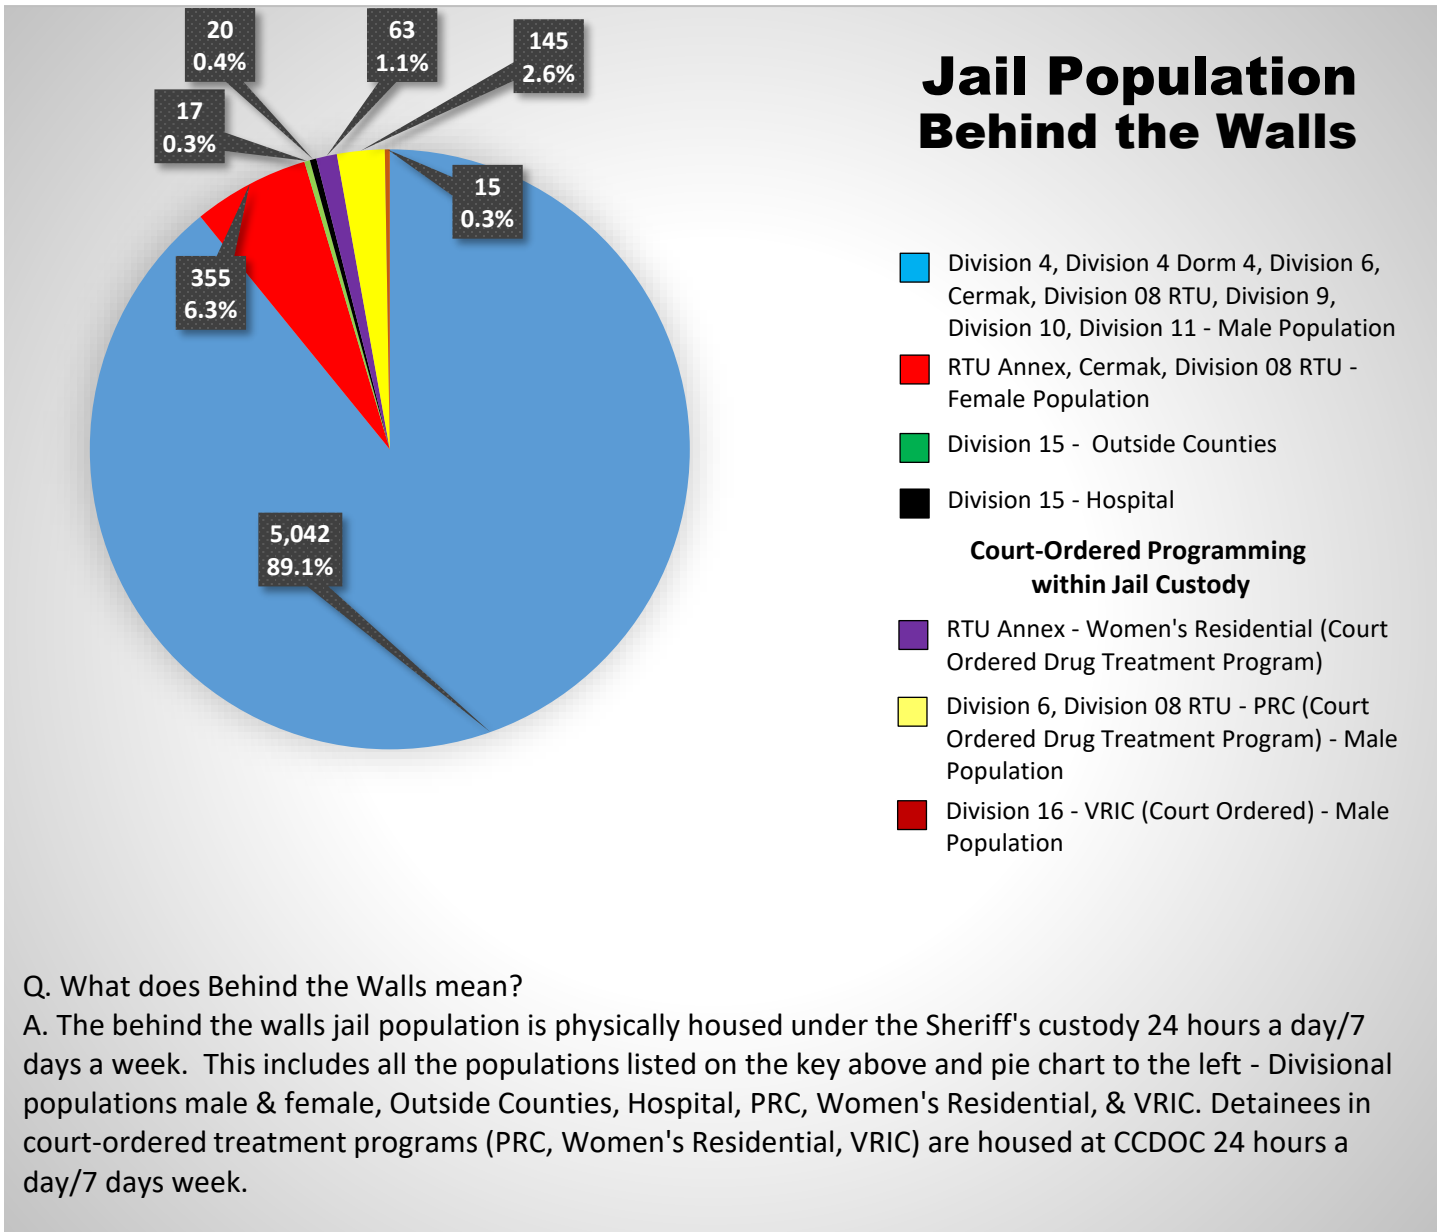

Sheriff's Daily Report 2/20/2020

Under the Custody of the Sheriff	
TOTAL MALE AND FEMALE	8,060
Jail Population	5,657
Community Corrections	2,403

Sheriff's Daily Report
2/20/2020

CCSO Population Demographics